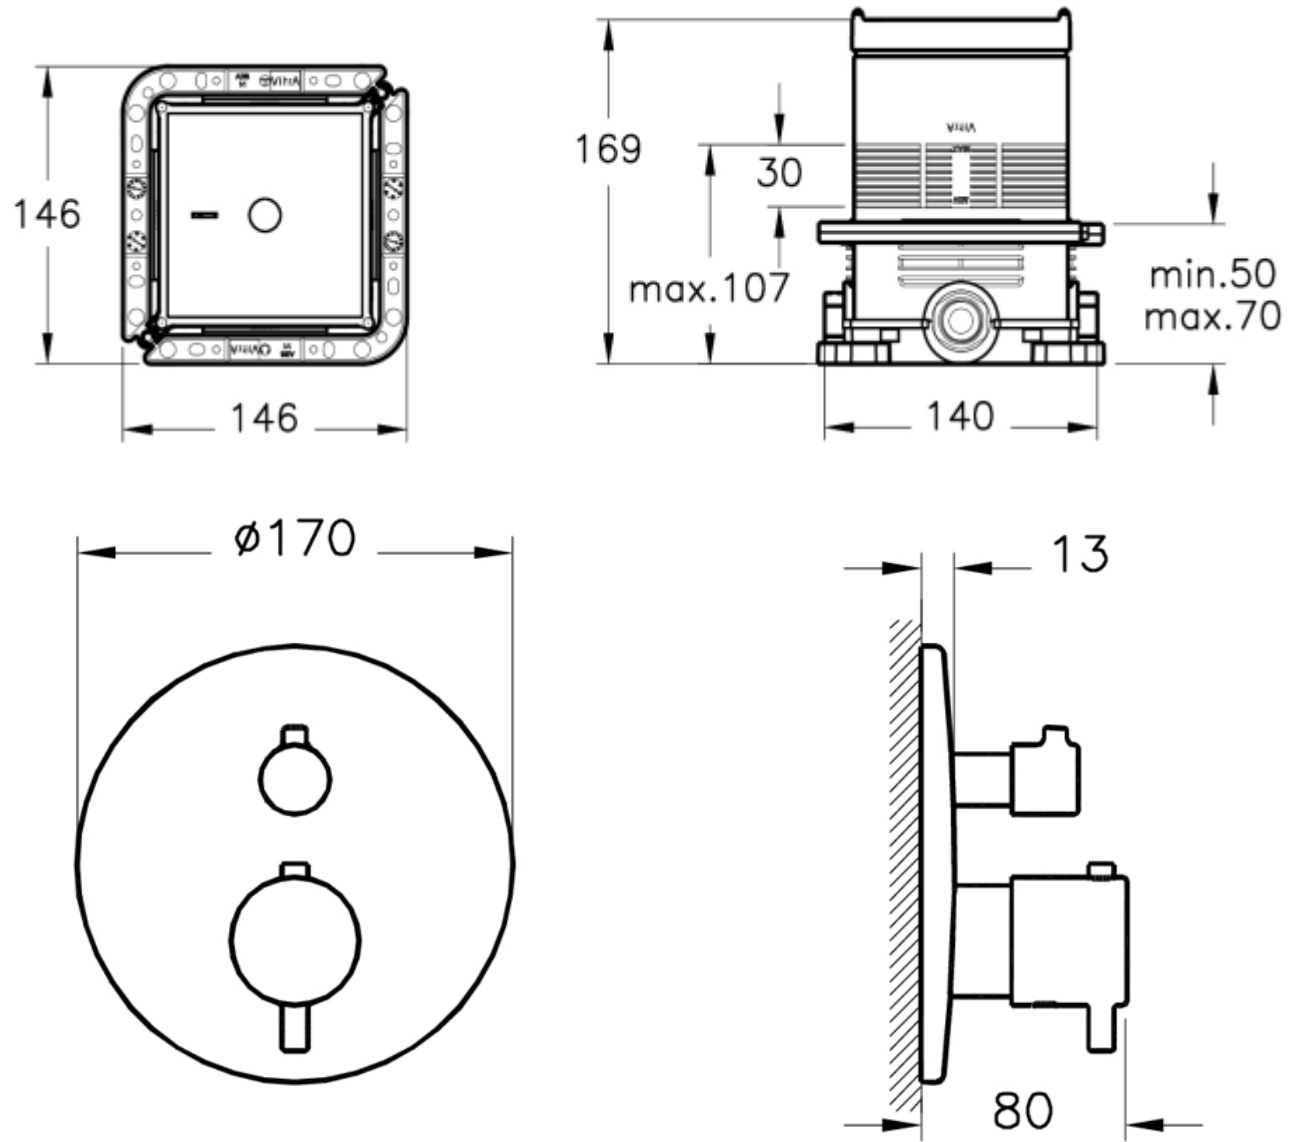

Valve & V-Box

Shower Head & Arm

Shower Outlet & Shower Handset