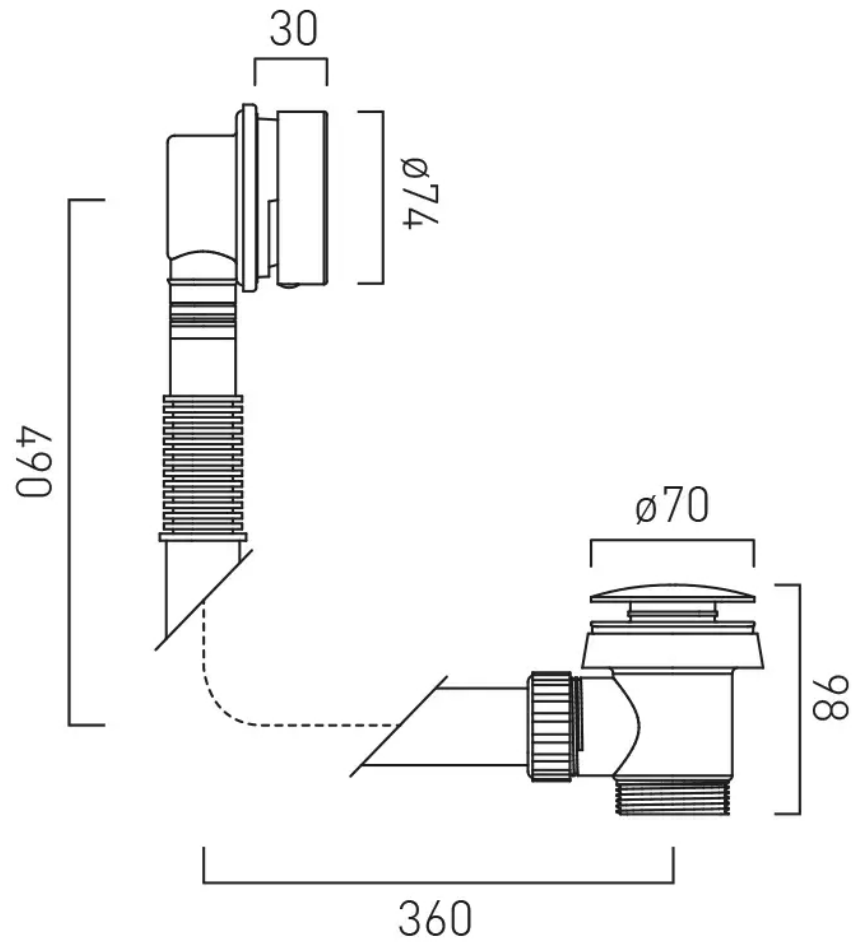

SPECIFICATION SHEET

COLLECTION:

PRODUCT CODE: IND-71389/RO-BRN

DESCRIPTION:

push type bath waste and overflow
1.1/2" x 10mm threaded outlet connection
min-max overflow bath thickness 1mm-14mm

FINISH:

Brushed Nickel

tel: 01934 744466
email: sales@vado.com
www.vado.com

where inspiration flows
taps | showering | accessories

TECHNICAL DRAWING

COLLECTION:

PRODUCT CODE: IND-71389/RO-BRN

tel: 01934 744466
email: sales@vado.com
www.vado.com