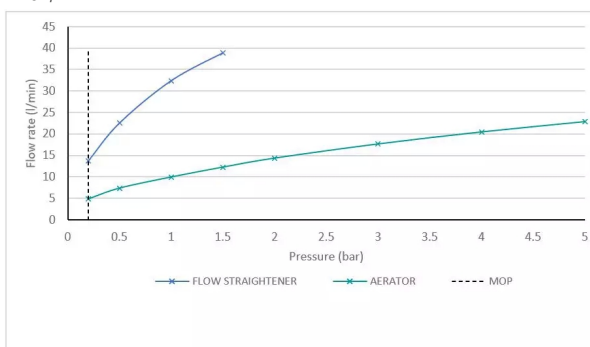

SPECIFICATION SHEET

COLLECTION: ORIGINS

PRODUCT CODE: IND-ORI140-BRN

DESCRIPTION:

bath spout
wall mounted
1/2" x 12mm threaded connections
sleeve slides entire length of spout
minimum operating pressure 0.2 bar LP

FINISH:

Brushed Nickel

MINIMUM OPERATING PRESSURE:

0.2 bar LP

FLOW RATE AT 3.0 BAR FLOW PRESSURE:

17.6 l/min

tel: 01934 744466
email: sales@vado.com
www.vado.com

where inspiration flows
taps | showering | accessories