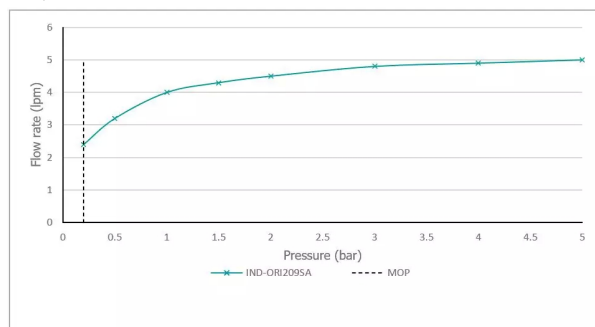

SPECIFICATION SHEET

COLLECTION: ORIGINS

PRODUCT CODE: IND-ORI209SA-BRN

DESCRIPTION:

slimline 2 hole basin mixer
single lever, wall mounted
with water flow aerator
ceramic cartridge CAR-K35B
2 x 1/2" inlets
min-max wall mount 55-72mm
tile-to mortar guard included
wall mount drill hole diameters:
spout 40-48mm handle 45-48mm
minimum operating pressure 0.2 bar LP

FINISH:

Brushed Nickel

MINIMUM OPERATING PRESSURE:

0.2 bar LP

FLOW RATE AT 3.0 BAR FLOW PRESSURE:

4.8 l/min

tel: 01934 744466
email: sales@vado.com
www.vado.com

where inspiration flows
taps | showering | accessories