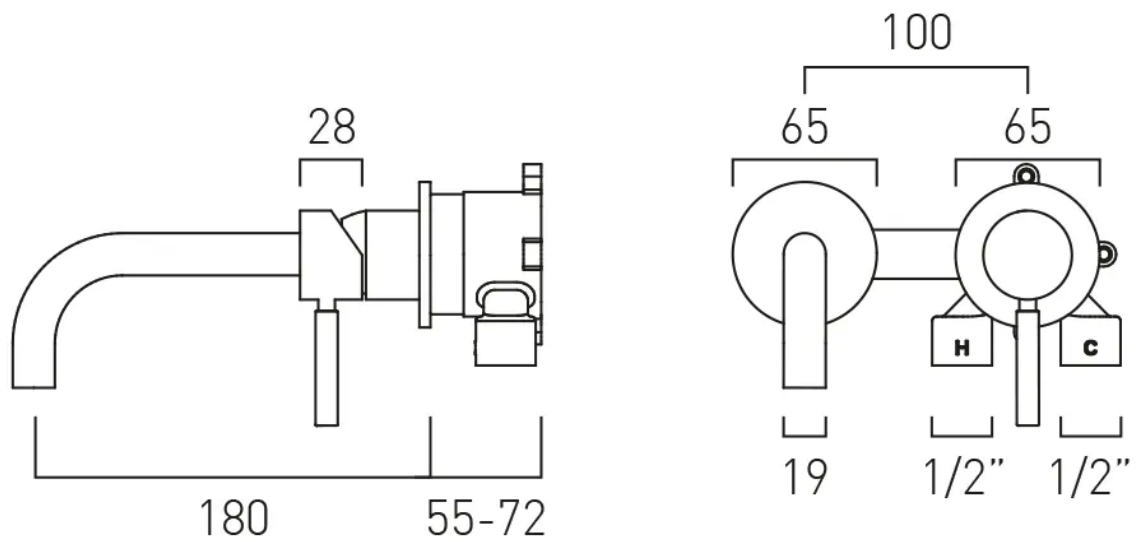

SPECIFICATION SHEET

COLLECTION: ORIGINS

PRODUCT CODE: IND-ORI209SA-BRN

DESCRIPTION:

slimline 2 hole basin mixer
single lever, wall mounted
with water flow aerator
ceramic cartridge CAR-K35B
2 x 1/2" inlets
min-max wall mount 55-72mm
tile-to mortar guard included
wall mount drill hole diameters:
spout 40-48mm handle 45-48mm
minimum operating pressure 0.2 bar LP

FINISH:

Brushed Nickel

MINIMUM OPERATING PRESSURE:

0.2 bar LP

FLOW RATE AT 3.0 BAR FLOW PRESSURE:

4.8 l/min

tel: 01934 744466
email: sales@vado.com
www.vado.com

where inspiration flows
taps | showering | accessories

TECHNICAL DRAWING

COLLECTION: ORIGINS

PRODUCT CODE: IND-ORI209SA-BRN

tel: 01934 744466
email: sales@vado.com
www.vado.com

where inspiration flows
taps | showering | accessories