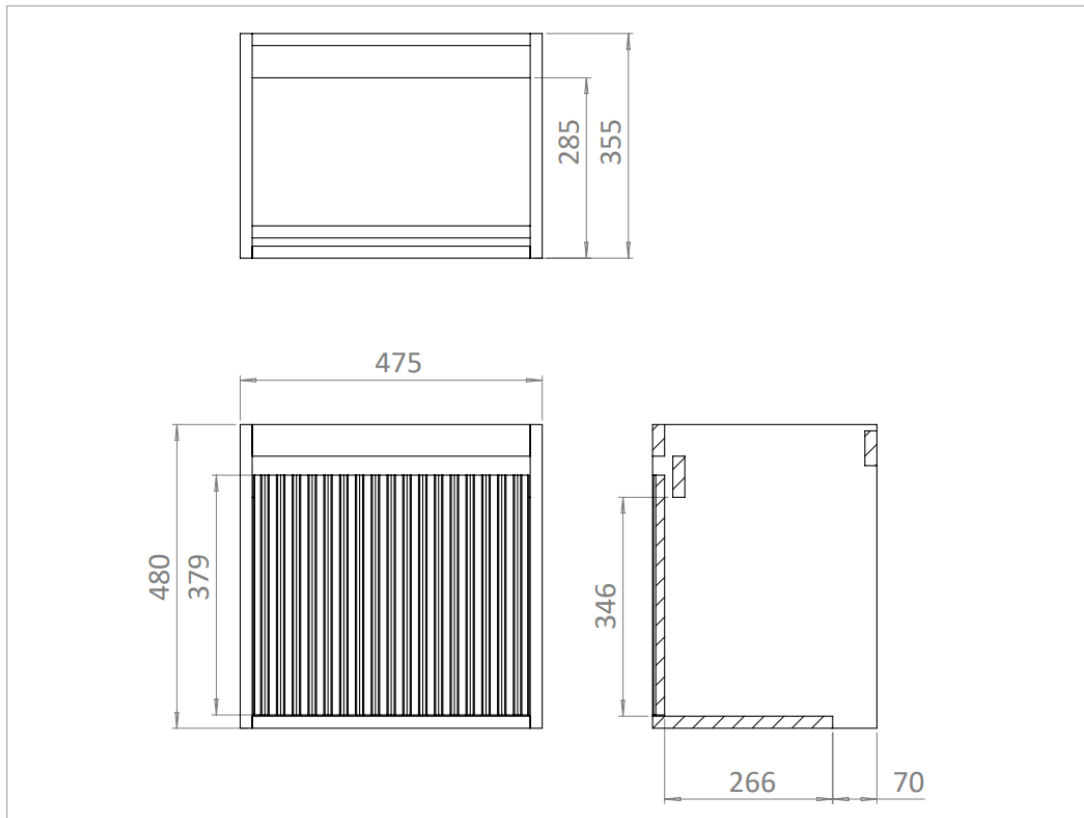

PRODUCT DATA SHEET

crosswater[®]

PRODUCT CODE
FL4950DNO

RANGE
FLUTE

DESCRIPTION
1 Drawer Wall Hung Unit Nordic Oak

COLOUR	Nordic Oak
COLOUR CODE/ REFERENCE	Crosswater Exclusive
MATERIAL	MDF
STANDARDS	EN 13986 EN 14749
INSTALLATION TYPE	Wall Hung
DRAWER BOX	Hettich
DRAWER RUNNERS	InnoTech Atira - Push To Open
DRAWER EXTENSION	Full Extension
DRAWER ADJUSTMENT	3 Way
DRAWER CAPACITY	30kg
ADJUSTABLE FEET	No
WALL HANGERS	Factory Fitted Load Capacity - 90kg Per pair on a Solid Wall 2 Way Adjustment
WARRANTY	10 Years

TECHNICAL DIMENSIONS

Dimensions in mm unless otherwise specified.

Tolerances (per material type) apply.

SPARES DIAGRAM

NUMBER	PART CODE	DESCRIPTION
1	RUNNERSFLUTE	Flute Set of Drawer Runners x2 FL4950Dxx
2	WBRACKETSFLUTE	Flute Wall Brackets x2
3	TDF_FL4950DWO	Flute Drawer Front Windsor Oak FL4950DWO
	TDF_FL4950DNO	Flute Drawer Front Nordic Oak FL4950DWO
4	DRAWER_FL4590	Flute Drawer Box Complete No Front for FL4950Dxx

PRODUCT DATA SHEET

crosswater[®]

PRODUCT CODE
FL04951SCW

RANGE
FLUTE

DESCRIPTION
Ceramic Basin 1TH

COLOUR	White
MATERIAL	Vitreous China
STANDARDS	EN 31/EN 14688 - CLO
INSTALLATION TYPE	Furniture Mounted
DOP CLASS	EN 31 EN 14688 - CLO
BASIN WASTE SIZE	46mm
TAP HOLES	1TH
OVERFLOW	Yes
WARRANTY	10 Years

TECHNICAL DIMENSIONS

Dimensions in mm unless otherwise specified.
Tolerances (per material type) apply.