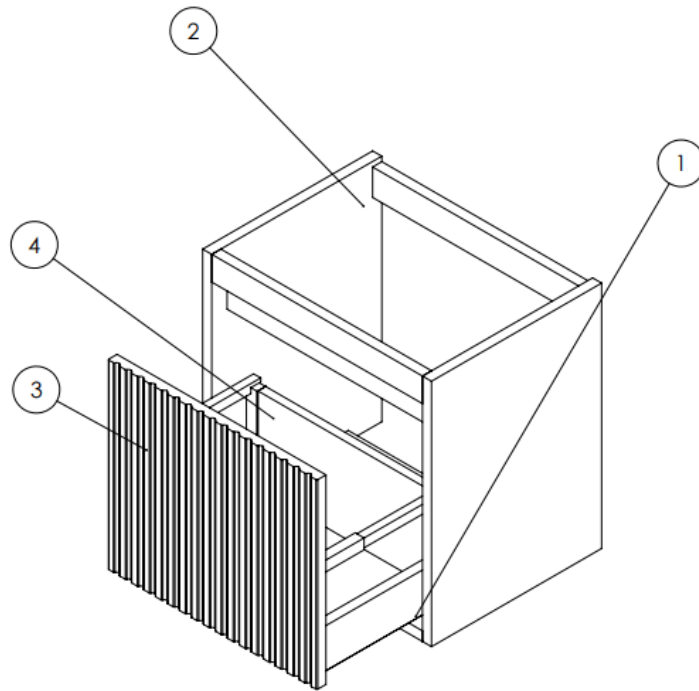

PRODUCT DATA SHEET

crosswater[®]

PRODUCT CODE
FL4950DNO

RANGE
FLUTE

DESCRIPTION
1 Drawer Wall Hung Unit Nordic Oak

COLOUR	Nordic Oak
COLOUR CODE/ REFERENCE	Crosswater Exclusive
MATERIAL	MDF
STANDARDS	EN 13986 EN 14749
INSTALLATION TYPE	Wall Hung
DRAWER BOX	Hettich
DRAWER RUNNERS	InnoTech Atira - Push To Open
DRAWER EXTENSION	Full Extension
DRAWER ADJUSTMENT	3 Way
DRAWER CAPACITY	30kg
ADJUSTABLE FEET	No
WALL HANGERS	Factory Fitted Load Capacity - 90kg Per pair on a Solid Wall 2 Way Adjustment
WARRANTY	10 Years

TECHNICAL DIMENSIONS

Dimensions in mm unless otherwise specified.

Tolerances (per material type) apply.

SPARES DIAGRAM

NUMBER	PART CODE	DESCRIPTION
1	RUNNERSFLUTE	Flute Set of Drawer Runners x2 FL4950Dxx
2	WBRACKETSFLUTE	Flute Wall Brackets x2
3	TDF_FL4950DWO	Flute Drawer Front Windsor Oak FL4950DWO
	TDF_FL4950DNO	Flute Drawer Front Nordic Oak FL4950DWO
4	DRAWER_FL4590	Flute Drawer Box Complete No Front for FL4950Dxx

PRODUCT DATA SHEET

crosswater[®]

PRODUCT CODE
FL04951SCW

RANGE
FLUTE

DESCRIPTION
Ceramic Basin 1TH

COLOUR	White
MATERIAL	Vitreous China
STANDARDS	EN 31/EN 14688 - CLO
INSTALLATION TYPE	Furniture Mounted
DOP CLASS	EN 31 EN 14688 - CLO
BASIN WASTE SIZE	46mm
TAP HOLES	1TH
OVERFLOW	Yes
WARRANTY	10 Years