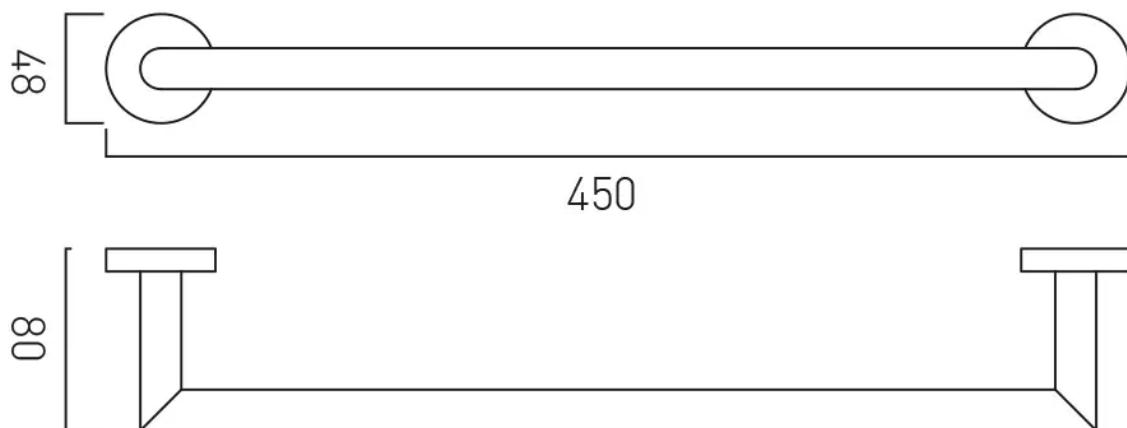

TECHNICAL DRAWING

COLLECTION: SPA

PRODUCT CODE: IND-SPA184-45-BRG

tel: 01934 744466
email: sales@vado.com
www.vado.com

where inspiration flows
taps | showering | accessories