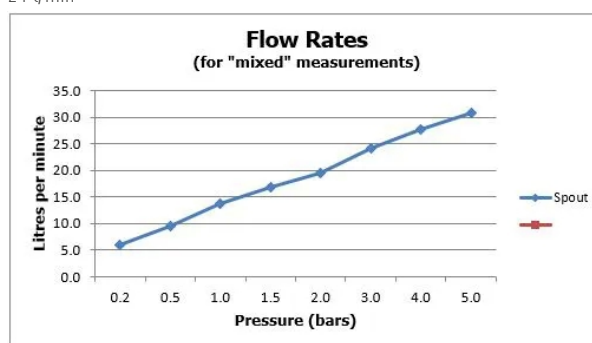

# SPECIFICATION SHEET

**COLLECTION:**

**PRODUCT CODE:** IND-RO/30-BLK

**DESCRIPTION:**

single function easy clean slim line round shower head  
300mm (12")

minimum operating pressure 1.0 bar MP

**FINISH:**

Brushed Black

**MINIMUM OPERATING PRESSURE:**

1.0 bar MP

**FLOW RATE AT 3.0 BAR FLOW PRESSURE:**

24 l/min

tel: 01934 744466  
email: [sales@vado.com](mailto:sales@vado.com)  
[www.vado.com](http://www.vado.com)

**where inspiration flows**  
taps | showering | accessories