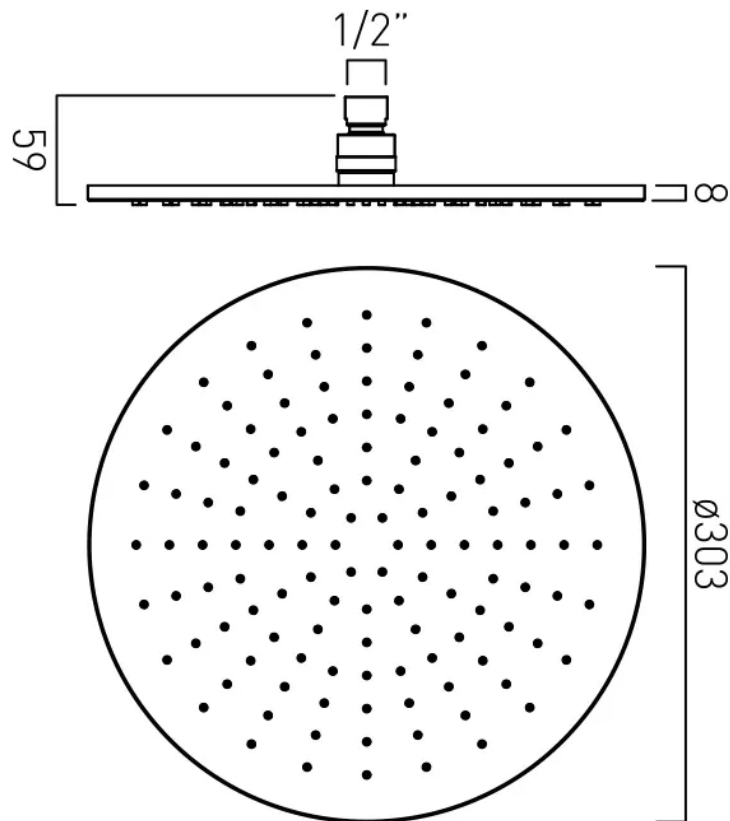

# SPECIFICATION SHEET

**COLLECTION:**

**PRODUCT CODE:** IND-RO/30-BLK

**DESCRIPTION:**

single function easy clean slim line round shower head  
300mm (12")

minimum operating pressure 1.0 bar MP

**FINISH:**

Brushed Black

**MINIMUM OPERATING PRESSURE:**

1.0 bar MP

**FLOW RATE AT 3.0 BAR FLOW PRESSURE:**

24 l/min

tel: 01934 744466  
email: [sales@vado.com](mailto:sales@vado.com)  
[www.vado.com](http://www.vado.com)

**where inspiration flows**  
taps | showering | accessories

# TECHNICAL DRAWING

**COLLECTION:**

**PRODUCT CODE:** IND-R0/30-BLK

tel: 01934 744466  
email: sales@vado.com  
www.vado.com

**where inspiration flows**  
taps | showering | accessories