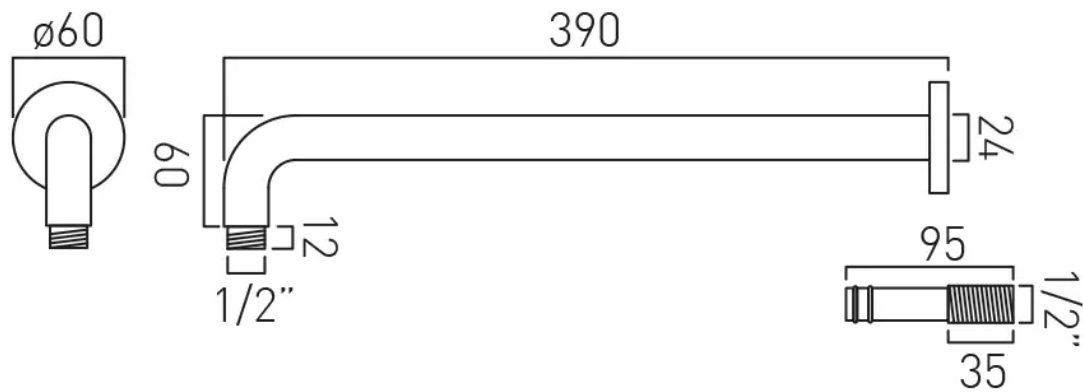


SPECIFICATION SHEET

COLLECTION:

PRODUCT CODE: IND-EFSA/RO-BRG

DESCRIPTION:

shower arm round easy fit wall mounted

FINISH:

Brushed Gold

tel: 01934 744466
email: sales@vado.com
www.vado.com

where inspiration flows
taps | showering | accessories

TECHNICAL DRAWING

COLLECTION:

PRODUCT CODE: IND-EFSA/RO-BRG

tel: 01934 744466
email: sales@vado.com
www.vado.com

where inspiration flows
taps | showering | accessories