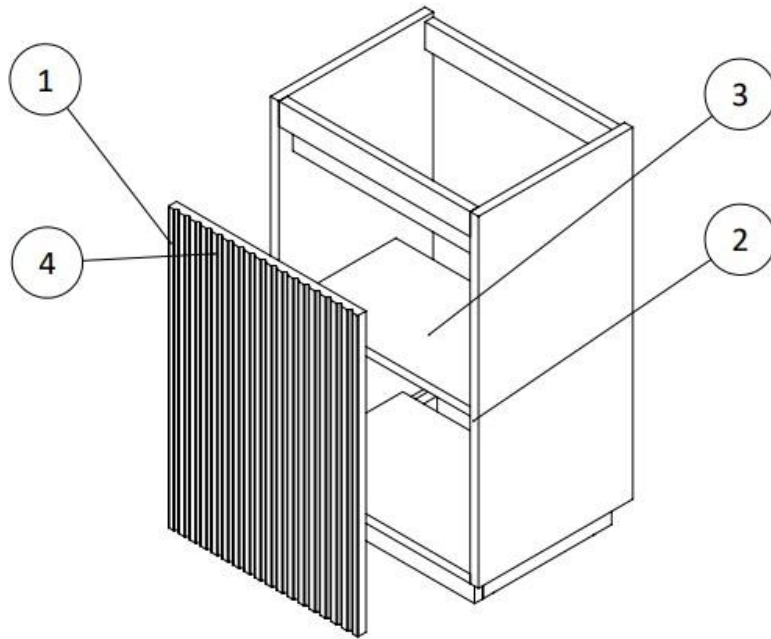

PRODUCT DATA SHEET

crosswater[®]

PRODUCT CODE
FL4950FNO-FS

RANGE
FLUTE

DESCRIPTION
1 Door Floor Standing Unit Nordic Oak

COLOUR	Nordic Oak
COLOUR CODE/ REFERENCE	Crosswater Exclusive
MATERIAL	MDF
STANDARDS	EN 13986 EN 14749
INSTALLATION TYPE	Floor Standing
HINGES	BLUM INSERTA - Soft Close Hinged Door
HINGE EXTENSION	120 Degree Hinge Opening
ADJUSTABLE FEET	Yes
WALL HANGERS	Factory Fitted Load Capacity - 90kg Per pair on a Solid Wall 2 Way Adjustment
WARRANTY	10 Years

TECHNICAL DIMENSIONS

Dimensions in mm unless otherwise specified.

Tolerances (per material type) apply.

SPARES DIAGRAM

NUMBER	PART CODE	DESCRIPTION
1	HINGESFLUTE	Flute Set of Door Hinges x2
2	SHELFSUPPFLUTE	Flute Set of Shelf Supports
3	SHELFFLUTEWO	Flute Internal Shelf Windsor Oak
	SHELFFLUTENO	Flute Internal Shelf Nordic Oak
4	TDF_FL4950DWO-FS	Flute Door Front Windsor Oak
	TDF_FL4950DNO-FS	Flute Door Front Nordic Oak
5	PUSHOPENFLUTE	Flute Push to Open Door Catch
6	WBRACKETSFLUTE	Flute Wall Brackets x2

PRODUCT DATA SHEET

crosswater[®]

PRODUCT CODE
FL04951SCW

RANGE
FLUTE

DESCRIPTION
Ceramic Basin 1TH

COLOUR	White
MATERIAL	Vitreous China
STANDARDS	EN 31/EN 14688 - CLO
INSTALLATION TYPE	Furniture Mounted
DOP CLASS	EN 31 EN 14688 - CLO
BASIN WASTE SIZE	46mm
TAP HOLES	1TH
OVERFLOW	Yes
WARRANTY	10 Years