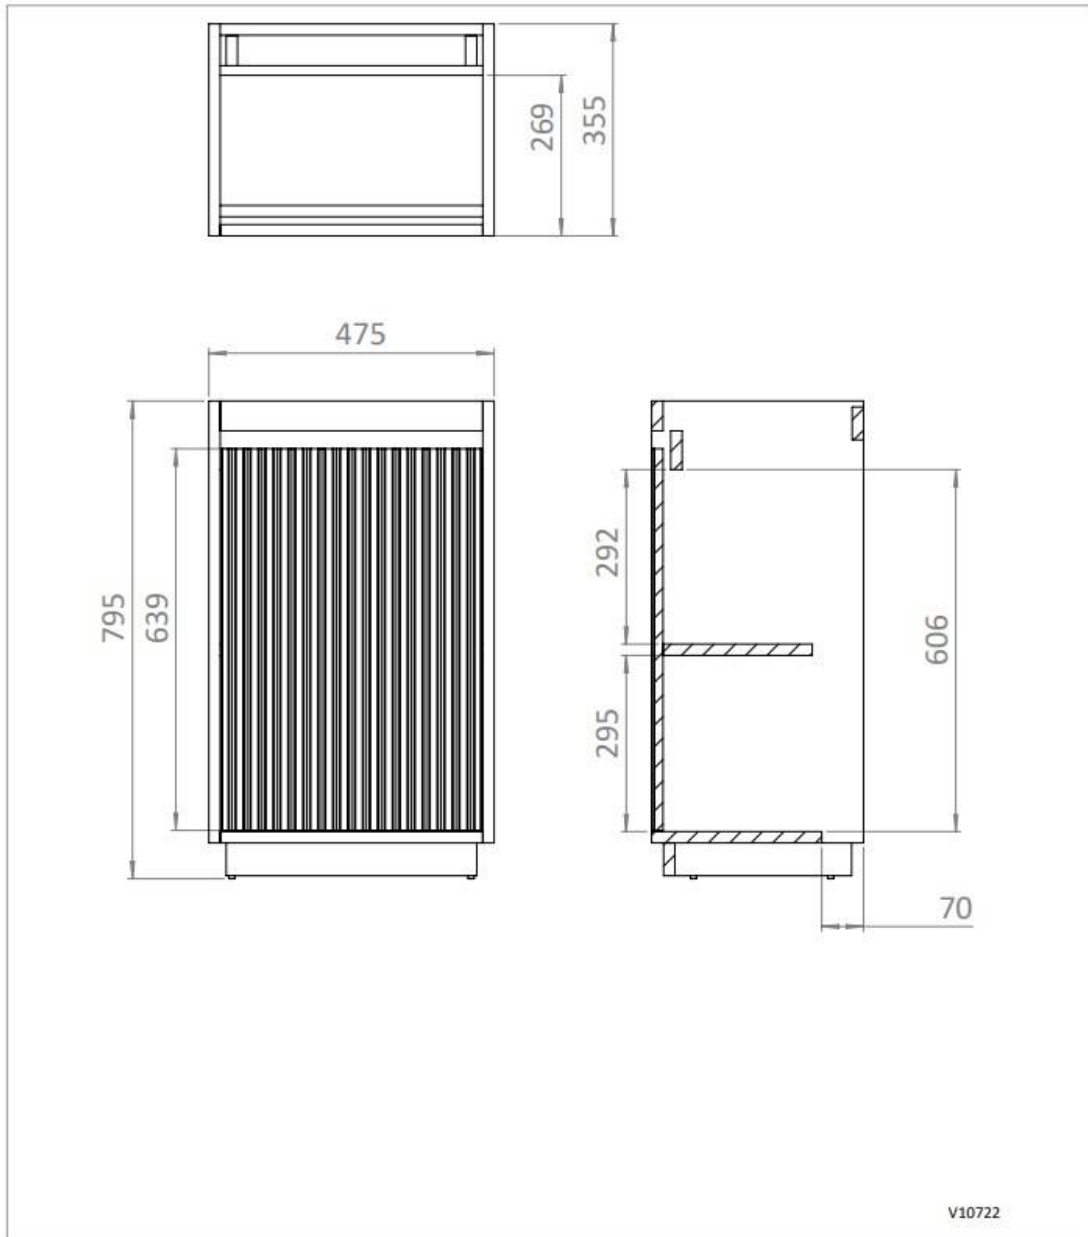

PRODUCT DATA SHEET

crosswater[®]

PRODUCT CODE
FL4950FNO-FS

RANGE
FLUTE

DESCRIPTION
1 Door Floor Standing Unit Nordic Oak

COLOUR	Nordic Oak
COLOUR CODE/ REFERENCE	Crosswater Exclusive
MATERIAL	MDF
STANDARDS	EN 13986 EN 14749
INSTALLATION TYPE	Floor Standing
HINGES	BLUM INSERTA - Soft Close Hinged Door
HINGE EXTENSION	120 Degree Hinge Opening
ADJUSTABLE FEET	Yes
WALL HANGERS	Factory Fitted Load Capacity - 90kg Per pair on a Solid Wall 2 Way Adjustment
WARRANTY	10 Years

TECHNICAL DIMENSIONS

Dimensions in mm unless otherwise specified.

Tolerances (per material type) apply.

SPARES DIAGRAM

NUMBER	PART CODE	DESCRIPTION
1	HINGESFLUTE	Flute Set of Door Hinges x2
2	SHELFSUPPFLUTE	Flute Set of Shelf Supports
3	SHELFFLUTEWO	Flute Internal Shelf Windsor Oak
	SHELFFLUTENO	Flute Internal Shelf Nordic Oak
4	TDF_FL4950DWO-FS	Flute Door Front Windsor Oak
	TDF_FL4950DNO-FS	Flute Door Front Nordic Oak
5	PUSHOPENFLUTE	Flute Push to Open Door Catch
6	WBRACKETSFLUTE	Flute Wall Brackets x2

PRODUCT DATA SHEET

crosswater[®]

PRODUCT CODE
FL04951SCW

RANGE
FLUTE

DESCRIPTION
Ceramic Basin 1TH

COLOUR	White
MATERIAL	Vitreous China
STANDARDS	EN 31/EN 14688 - CLO
INSTALLATION TYPE	Furniture Mounted
DOP CLASS	EN 31 EN 14688 - CLO
BASIN WASTE SIZE	46mm
TAP HOLES	1TH
OVERFLOW	Yes
WARRANTY	10 Years

TECHNICAL DIMENSIONS

Dimensions in mm unless otherwise specified.
Tolerances (per material type) apply.