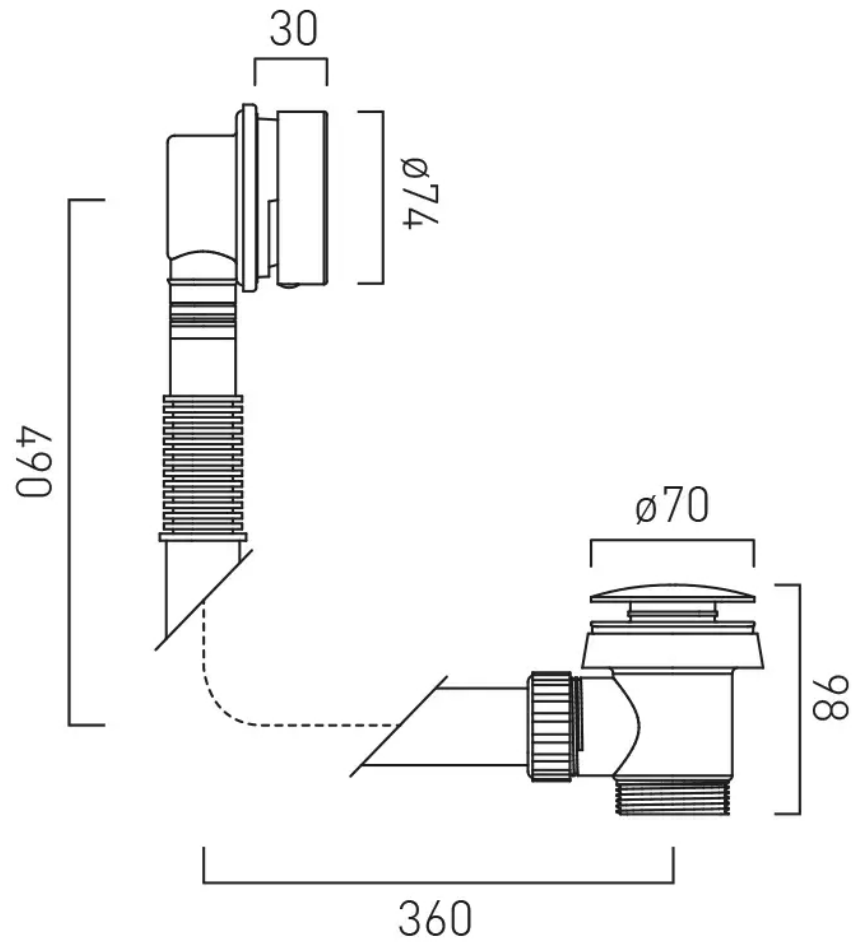

SPECIFICATION SHEET

COLLECTION:

PRODUCT CODE: IND-71389/RO-BRG

DESCRIPTION:

push type bath waste and overflow
1.1/2" x 10mm threaded outlet connection
min-max overflow bath thickness 1mm-14mm

FINISH:

Brushed Gold

tel: 01934 744466
email: sales@vado.com
www.vado.com

where inspiration flows
taps | showering | accessories

TECHNICAL DRAWING

COLLECTION:

PRODUCT CODE: IND-71389/RO-BRG

tel: 01934 744466
email: sales@vado.com
www.vado.com