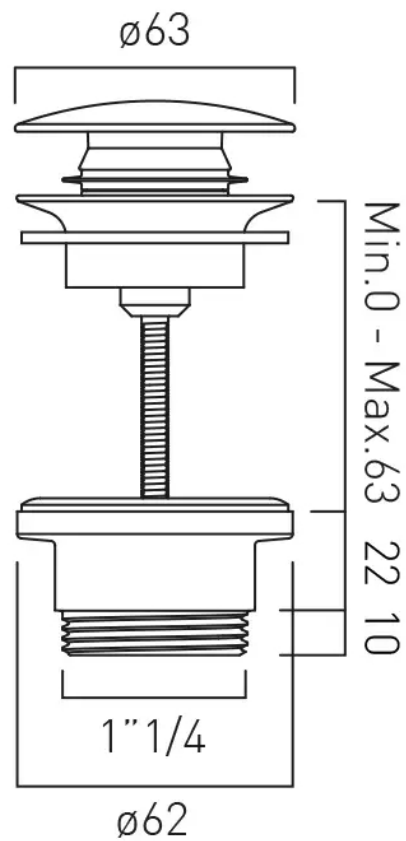

SPECIFICATION SHEET

COLLECTION:

PRODUCT CODE: IND-395-BRG

DESCRIPTION:

Universal basin waste with all brass housing and cap

Durable soft-press polymer clic-clac mechanism tested to 60,000 cycles, equivalent to 30 years of use

Easily converted from a clic-clac to a free-flow waste using the components supplied

Suitable for all basins whether slotted or unslotted

The cap can be easily unscrewed for cleaning

FINISH:

Brushed Gold

tel: 01934 744466
email: sales@vado.com
www.vado.com

where inspiration flows
taps | showering | accessories

TECHNICAL DRAWING

COLLECTION:

PRODUCT CODE: IND-395-BRG

tel: 01934 744466
email: sales@vado.com
www.vado.com

where inspiration flows
taps | showering | accessories