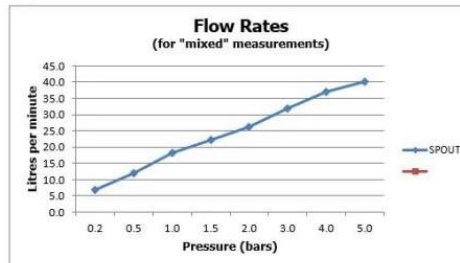

FINISH:

Brushed Gold

MINIMUM OPERATING PRESSURE:

0.2 bar LP (shower) 1.0 bar MP (bath)

FLOW RATE AT 3.0 BAR FLOW PRESSURE:

32 l/min

tel: 01934 744466
email: sales@vado.com
www.vado.com

where inspiration flows
taps | showering | accessories