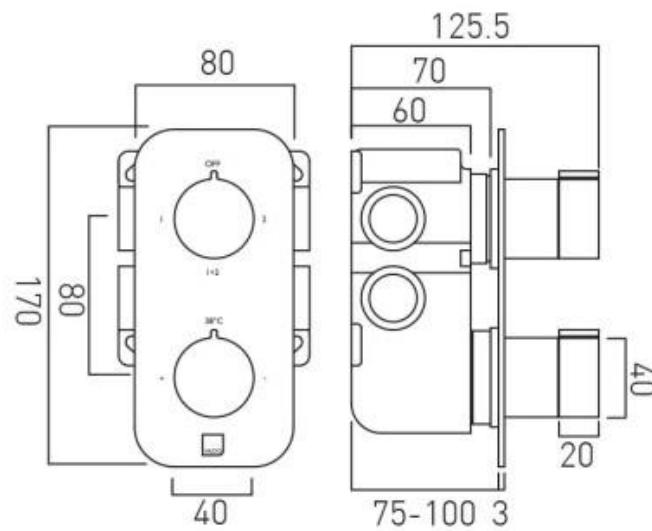

SPECIFICATION SHEET

COLLECTION: ALTITUDE

PRODUCT CODE: IND-T148/2-ALT-BRG

DESCRIPTION:

Tablet Altitude vertical concealed 2 outlet 2 handle thermostatic shower valve with all-flow function wall mounted
thermostatic cartridge V-001C-PLA
diverter cartridge FL-802-33/2MX
2 x 3/4" female inlets
2 x 3/4" female outlets
includes 3/4" - 1/2" adaptors
supplied with mortar/tile guard
min-max wall mount 75-100mm
optimum installation depth 87mm
minimum operating pressure 0.2 bar LP (shower) / 1.0 bar MP (bath)

FINISH:

Brushed Gold

MINIMUM OPERATING PRESSURE:

0.2 bar LP (shower) 1.0 bar MP (bath)

FLOW RATE AT 3.0 BAR FLOW PRESSURE:

32 l/min

tel: 01934 744466
email: sales@vado.com
www.vado.com

where inspiration flows
taps | showering | accessories

TECHNICAL DRAWING

COLLECTION: ALTITUDE

PRODUCT CODE: IND-T148/2-ALT-BLK

tel: 01934 744466
email: sales@vado.com
www.vado.com

where inspiration flows
taps | showering | accessories

SPECIFICATION SHEET

COLLECTION: ALTITUDE

PRODUCT CODE: IND-T148/2-H-ALT-BRG

DESCRIPTION:

Tablet Altitude
2 outlet 2 handle
horizontal concealed thermostatic shower valve
with all-flow function
thermostatic cartridge V-704-34S
diverter cartridge FL-802-33/2MX
2 x 3/4" female inlets
2 x 3/4" female outlets
includes 3/4" - 1/2" adaptors
supplied with mortar/tile guard
min-max wall mount 75-100mm
optimum installation depth 87mm
minimum operating pressure
0.2 bar LP (shower) 1.0 bar MP (bath)