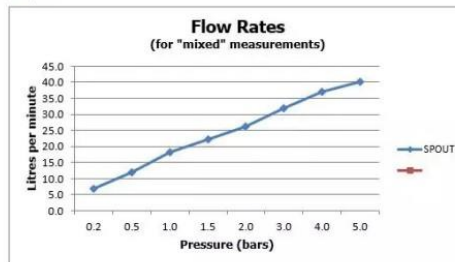

FINISH:

Brushed Gold

MINIMUM OPERATING PRESSURE:

0.2 bar LP (shower) 1.0 bar MP (bath)

FLOW RATE AT 3.0 BAR FLOW PRESSURE:

32 l/min

tel: 01934 744466
email: sales@vado.com
www.vado.com

where inspiration flows
taps | showering | accessories