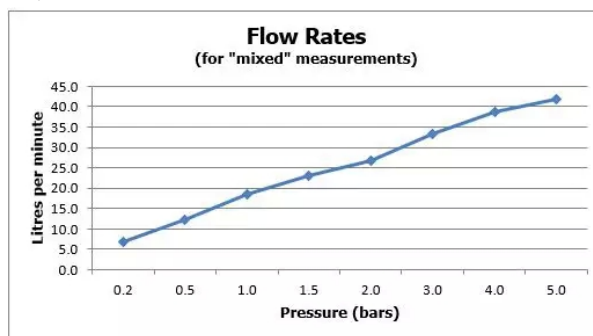

FINISH:

Brushed Gold

MINIMUM OPERATING PRESSURE:

0.2 bar LP (shower) 1.0 bar MP (bath)

FLOW RATE AT 3.0 BAR FLOW PRESSURE:

33 l/min

15 year guarantee

tel: 01934 744466
email: sales@vado.com
www.vado.com