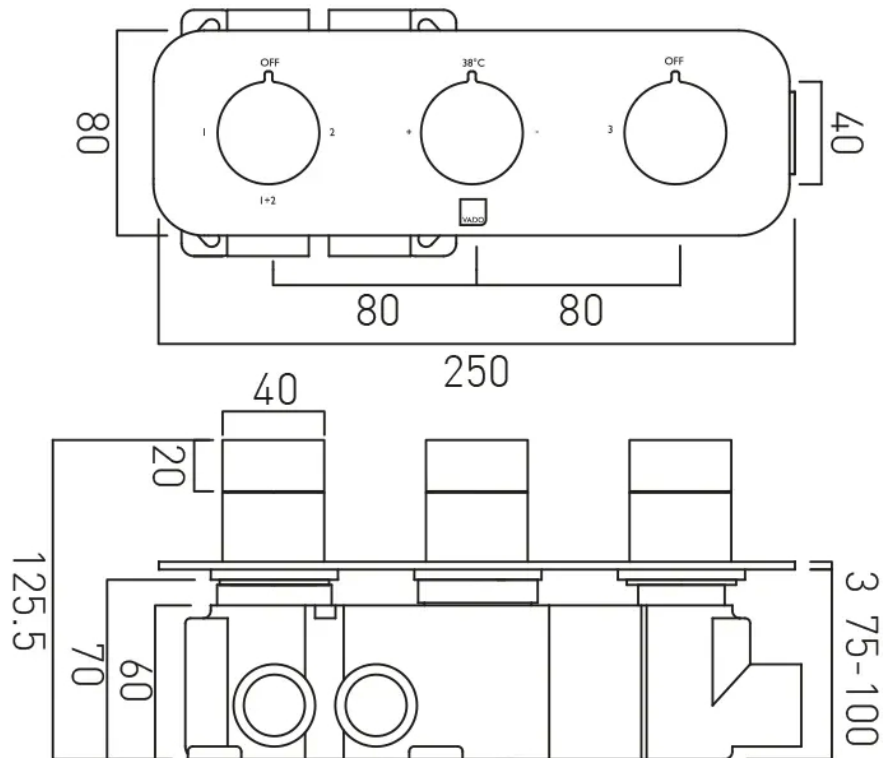

SPECIFICATION SHEET

COLLECTION: ALTITUDE

PRODUCT CODE: IND-T128/3-H-ALT-BRG

DESCRIPTION:

Tablet Altitude horizontal concealed 3 outlet 3 handle thermostatic shower valve with all-flow function wall mounted
thermostatic cartridge V-001C-PLA
diverter cartridge TAB-001G-DIV
flow cartridge TAB-002A-3/4
2 x 3/4" female inlets
3 x 3/4" female outlets
includes 3/4" - 1/2" adaptors
supplied with mortar/tile guard
min-max wall mount 75-100mm
optimum installation depth 87mm
minimum operating pressure 0.2 bar LP (shower) / 1.0 bar MP (bath)

FINISH:

Brushed Gold

MINIMUM OPERATING PRESSURE:

0.2 bar LP (shower) 1.0 bar MP (bath)

FLOW RATE AT 3.0 BAR FLOW PRESSURE:

33 l/min

15 year guarantee

tel: 01934 744466
email: sales@vado.com
www.vado.com

where inspiration flows
taps | showering | accessories

TECHNICAL DRAWING

COLLECTION: ALTITUDE

PRODUCT CODE: IND-T128/3-H-ALT-BRG

tel: 01934 744466
email: sales@vado.com
www.vado.com

where inspiration flows
taps | showering | accessories