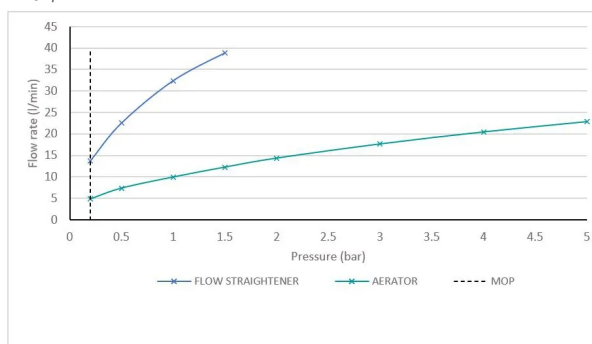

SPECIFICATION SHEET

COLLECTION: ORIGINS

PRODUCT CODE: IND-ORI140-BRG

DESCRIPTION:

bath spout
wall mounted
1/2" x 12mm threaded connections
sleeve slides entire length of spout
minimum operating pressure 0.2 bar LP

FINISH:

Brushed Gold

MINIMUM OPERATING PRESSURE:

0.2 bar LP

FLOW RATE AT 3.0 BAR FLOW PRESSURE:

17.6 l/min

tel: 01934 744466
email: sales@vado.com
www.vado.com

where inspiration flows
taps | showering | accessories