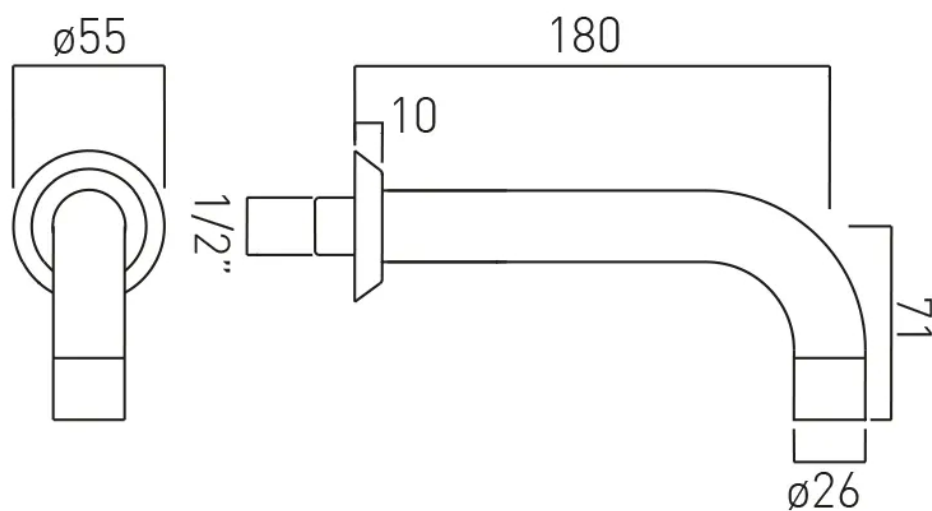

SPECIFICATION SHEET

COLLECTION: ORIGINS

PRODUCT CODE: IND-ORI140-BRG

DESCRIPTION:

bath spout
wall mounted
1/2" x 12mm threaded connections
sleeve slides entire length of spout
minimum operating pressure 0.2 bar LP

FINISH:

Brushed Gold

MINIMUM OPERATING PRESSURE:

0.2 bar LP

FLOW RATE AT 3.0 BAR FLOW PRESSURE:

17.6 l/min

tel: 01934 744466
email: sales@vado.com
www.vado.com

where inspiration flows
taps | showering | accessories

TECHNICAL DRAWING

COLLECTION: ORIGINS

PRODUCT CODE: IND-ORI140-BRG

tel: 01934 744466
email: sales@vado.com
www.vado.com

where inspiration flows
taps | showering | accessories