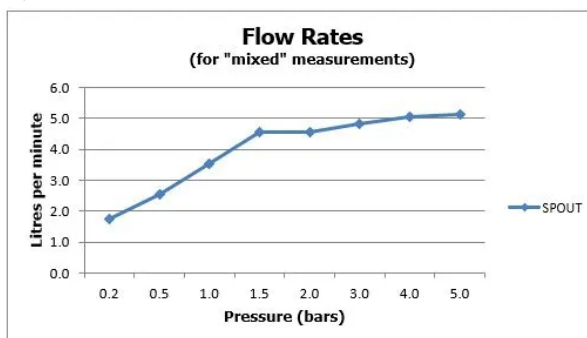

# SPECIFICATION SHEET

**COLLECTION:** ORIGINS

**PRODUCT CODE:** IND-ORI200/SB-BRG

**DESCRIPTION:**

slimline mono basin mixer  
single lever  
deck mounted  
smooth bodied  
without basin waste  
with water flow aerator  
ceramic cartridge C-010-N25  
2 x 1/2" nut x 400mm flexipipe connections  
deck mount drill hole diameter 35mm  
minimum operating pressure 1.0 bar MP

**FINISH:**

Brushed Gold

**FLOW REGULATOR:**

5l/min fitted as standard

**MINIMUM OPERATING PRESSURE:**

1.0 bar MP

**FLOW RATE AT 3.0 BAR FLOW PRESSURE:**

5 l/min