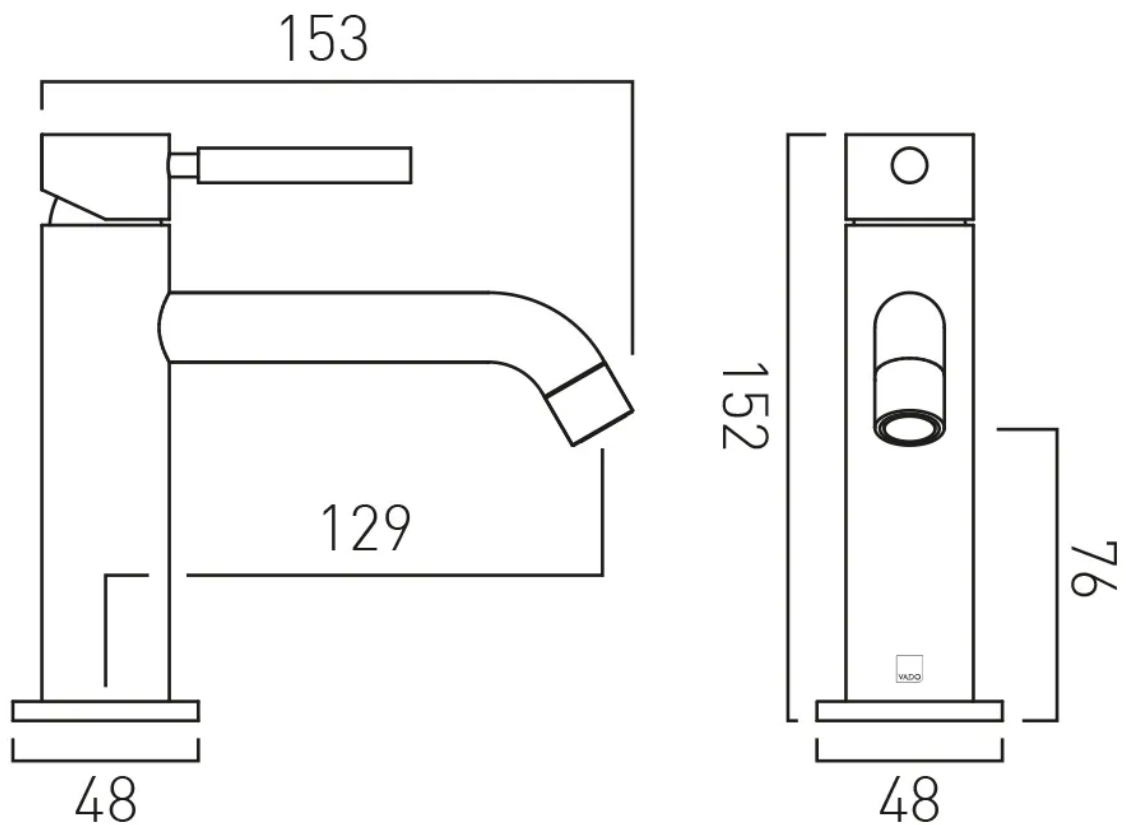

# SPECIFICATION SHEET

**COLLECTION:** ORIGINS

**PRODUCT CODE:** IND-ORI200/SB-BRG

**DESCRIPTION:**

slimline mono basin mixer  
single lever  
deck mounted  
smooth bodied  
without basin waste  
with water flow aerator  
ceramic cartridge C-010-N25  
2 x 1/2" nut x 400mm flexipipe connections  
deck mount drill hole diameter 35mm  
minimum operating pressure 1.0 bar MP

**FINISH:**

Brushed Gold

**FLOW REGULATOR:**

5l/min fitted as standard

**MINIMUM OPERATING PRESSURE:**

1.0 bar MP

**FLOW RATE AT 3.0 BAR FLOW PRESSURE:**

5 l/min

# TECHNICAL DRAWING

**COLLECTION:** ORIGINS

**PRODUCT CODE:** IND-ORI200/SB-BRG

tel: 01934 744466  
email: sales@vado.com  
www.vado.com

**where inspiration flows**  
taps | showering | accessories