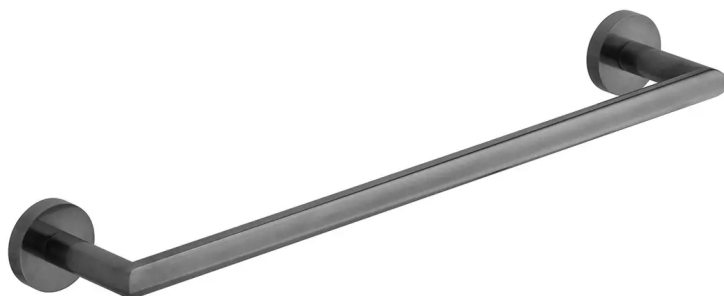

SPECIFICATION SHEET

COLLECTION: SPA

PRODUCT CODE: IND-SPA184-45-BLK

DESCRIPTION:

spa towel rail 450mm (18")

FINISH:

Brushed Black

tel: 01934 744466
email: sales@vado.com
www.vado.com

where inspiration flows
taps | showering | accessories

TECHNICAL DRAWING

COLLECTION: SPA

PRODUCT CODE: IND-SPA184-45-BLK

tel: 01934 744466
email: sales@vado.com
www.vado.com

where inspiration flows
taps | showering | accessories