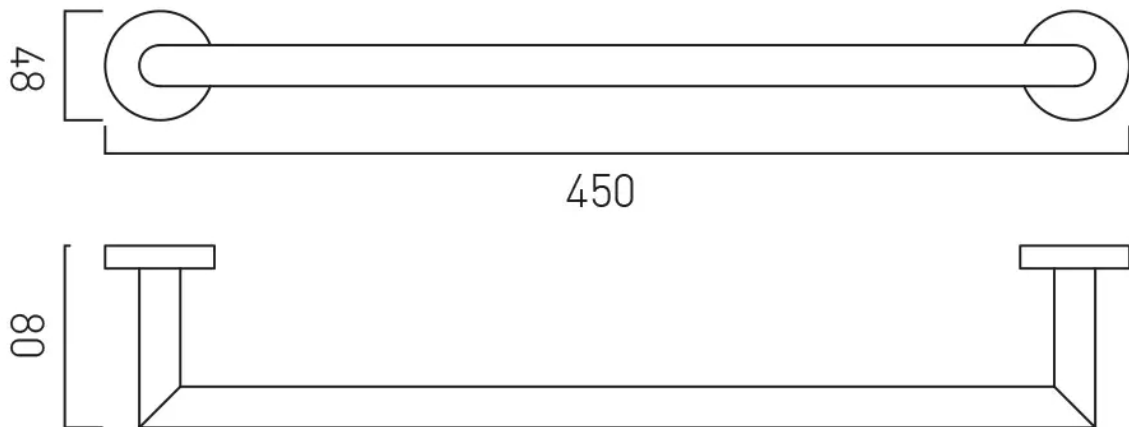

SPECIFICATION SHEET

COLLECTION: SPA

PRODUCT CODE: IND-SPA184-45-BLK

DESCRIPTION:

spa towel rail 450mm (18")

FINISH:

Brushed Black

tel: 01934 744466
email: sales@vado.com
www.vado.com

where inspiration flows
taps | showering | accessories

TECHNICAL DRAWING

COLLECTION: SPA

PRODUCT CODE: IND-SPA184-45-BLK

tel: 01934 744466
email: sales@vado.com
www.vado.com

where inspiration flows
taps | showering | accessories