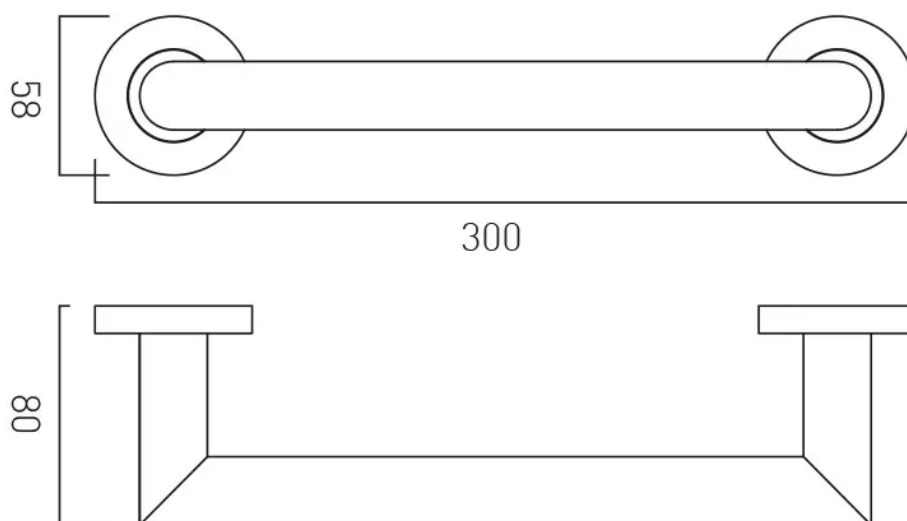


SPECIFICATION SHEET

COLLECTION: SPA

PRODUCT CODE: IND-SPA1801-30-BLK

DESCRIPTION:

spa grab or towel rail 300mm (12")

FINISH:

Brushed Black

tel: 01934 744466
email: sales@vado.com
www.vado.com

where inspiration flows
taps | showering | accessories

TECHNICAL DRAWING

COLLECTION: SPA

PRODUCT CODE: IND-SPA1801-30-BLK

tel: 01934 744466
email: sales@vado.com
www.vado.com

where inspiration flows
taps | showering | accessories