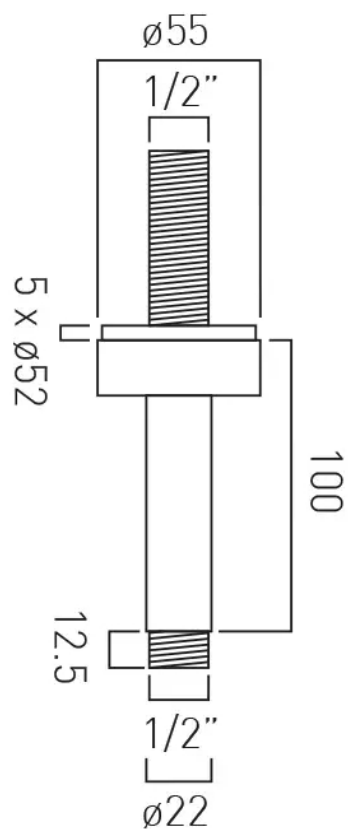


SPECIFICATION SHEET

COLLECTION:

PRODUCT CODE: IND-CMA/RO/4IN-BLK

DESCRIPTION:

fixed head ceiling mounting arm
100mm (4")
1/2" x 70mm threaded inlet
1/2" threaded outlet

FINISH:

Brushed Black

tel: 01934 744466
email: sales@vado.com
www.vado.com

where inspiration flows
taps | showering | accessories

TECHNICAL DRAWING

COLLECTION:

PRODUCT CODE: IND-CMA/RO/4IN-BLK

tel: 01934 744466
email: sales@vado.com
www.vado.com

where inspiration flows
taps | showering | accessories