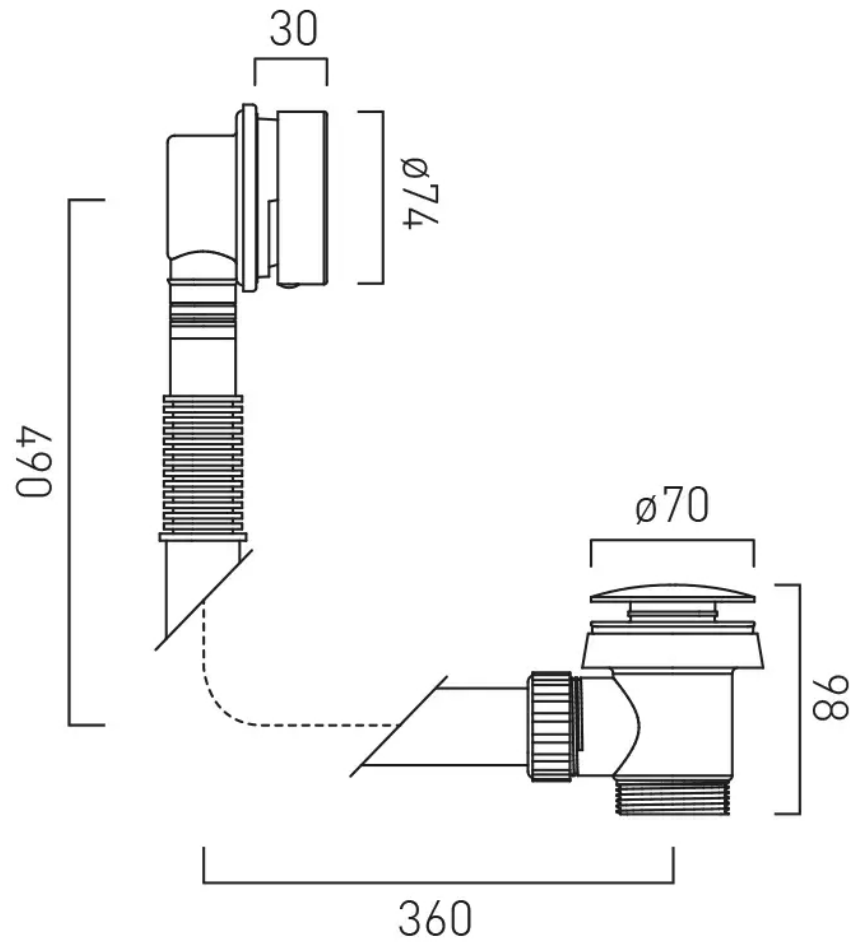


SPECIFICATION SHEET

COLLECTION:

PRODUCT CODE: IND-71389/RO-BLK

DESCRIPTION:

push type bath waste and overflow
1.1/2" x 10mm threaded outlet connection
min-max overflow bath thickness 1mm-14mm

FINISH:

Brushed Black

tel: 01934 744466
email: sales@vado.com
www.vado.com

where inspiration flows
taps | showering | accessories

TECHNICAL DRAWING

COLLECTION:

PRODUCT CODE: IND-71389/RO-BLK

tel: 01934 744466
email: sales@vado.com
www.vado.com