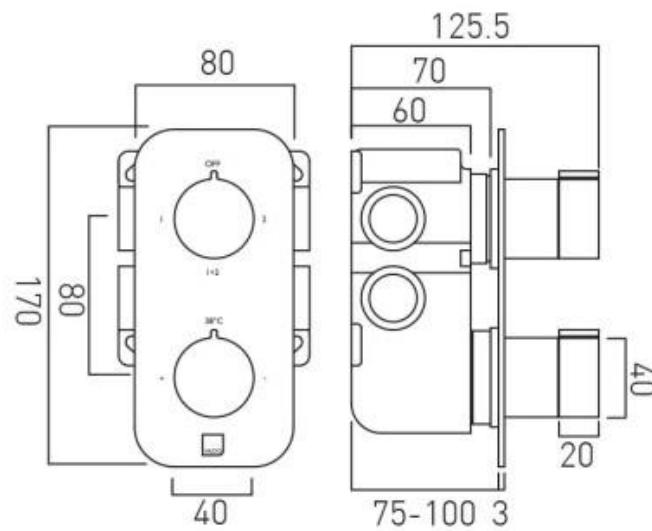

SPECIFICATION SHEET

COLLECTION: ALTITUDE

PRODUCT CODE: IND-T148/2-ALT-BLK

DESCRIPTION:

Tablet Altitude vertical concealed 2 outlet 2 handle
thermostatic shower valve with all-flow function
wall mounted
thermostatic cartridge V-001C-PLA
diverter cartridge FL-802-33/2MX
2 x 3/4" female inlets
2 x 3/4" female outlets
includes 3/4" - 1/2" adaptors
supplied with mortar/tile guard
min-max wall mount 75-100mm
optimum installation depth 87mm
minimum operating pressure 0.2 bar LP (shower) / 1.0
bar MP (bath)

FINISH:

Brushed Black

MINIMUM OPERATING PRESSURE:

0.2 bar LP (shower) 1.0 bar MP (bath)

FLOW RATE AT 3.0 BAR FLOW PRESSURE:

32 l/min

tel: 01934 744466
email: sales@vado.com
www.vado.com

where inspiration flows
taps | showering | accessories

TECHNICAL DRAWING

COLLECTION: ALTITUDE

PRODUCT CODE: IND-T148/2-ALT-BLK

tel: 01934 744466
email: sales@vado.com
www.vado.com

where inspiration flows
taps | showering | accessories

SPECIFICATION SHEET

COLLECTION: ALTITUDE

PRODUCT CODE: IND-T148/2-H-ALT-BLK

DESCRIPTION:

Tablet Altitude
2 outlet 2 handle
horizontal concealed thermostatic shower valve
with all-flow function
thermostatic cartridge V-704-34S
diverter cartridge FL-802-33/2MX
2 x 3/4" female inlets
2 x 3/4" female outlets
includes 3/4" - 1/2" adaptors
supplied with mortar/tile guard
min-max wall mount 75-100mm
optimum installation depth 87mm
minimum operating pressure
0.2 bar LP (shower) 1.0 bar MP (bath)