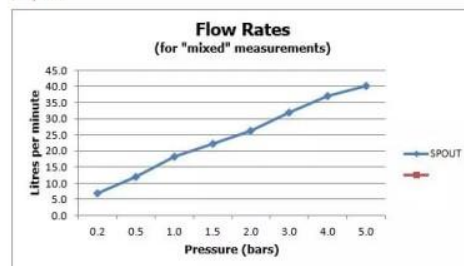

FINISH:

Brushed Black

MINIMUM OPERATING PRESSURE:

0.2 bar LP (shower) 1.0 bar MP (bath)

FLOW RATE AT 3.0 BAR FLOW PRESSURE:

32 l/min

tel: 01934 744466
email: sales@vado.com
www.vado.com

where inspiration flows
taps | showering | accessories