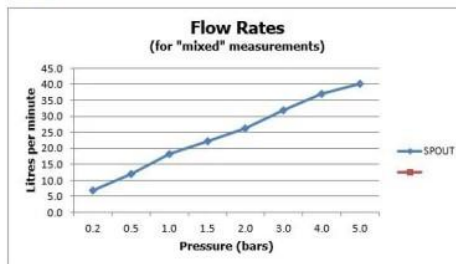

FINISH:

Brushed Black

MINIMUM OPERATING PRESSURE:

0.2 bar LP (shower) 1.0 bar MP (bath)

FLOW RATE AT 3.0 BAR FLOW PRESSURE:

32 l/min

tel: 01934 744466
email: sales@vado.com
www.vado.com

where inspiration flows
taps | showering | accessories