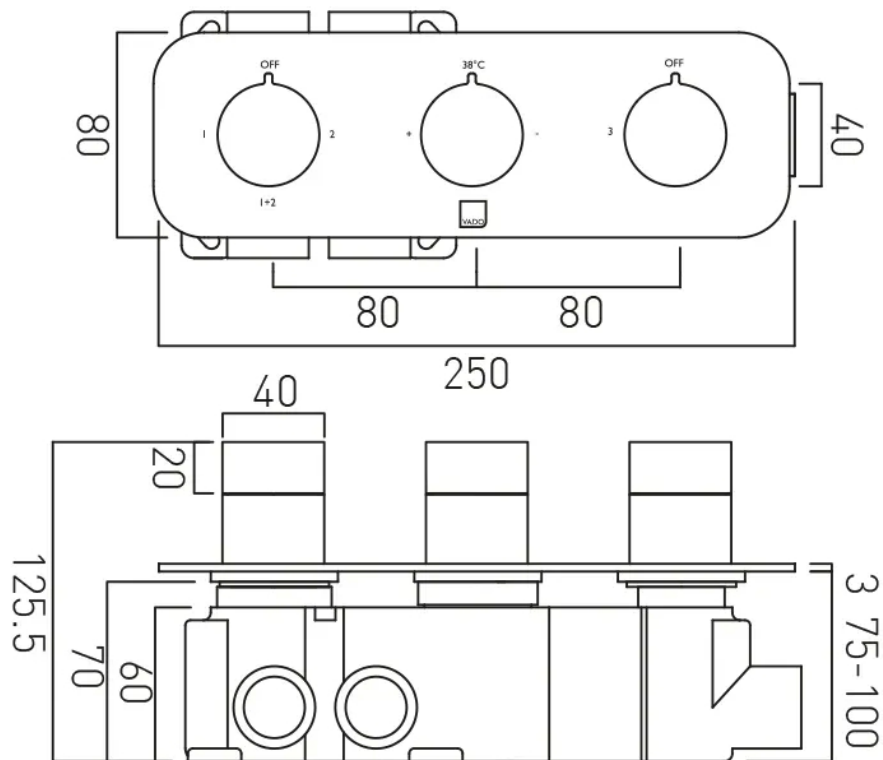

## DESCRIPTION:

Tablet Altitude horizontal concealed 3 outlet 3 handle thermostatic shower valve with all-flow function wall mounted  
thermostatic cartridge V-001C-PLA  
diverter cartridge TAB-001G-DIV  
flow cartridge TAB-002A-3/4  
2 x 3/4" female inlets  
3 x 3/4" female outlets  
includes 3/4" - 1/2" adaptors  
supplied with mortar/tile guard  
min-max wall mount 75-100mm  
optimum installation depth 87mm  
minimum operating pressure 0.2 bar LP (shower) / 1.0 bar MP (bath)

## FLOW RATE AT 3.0 BAR FLOW PRESSURE:

33 l/min

tel: 01934 744466  
email: sales@vado.com  
www.vado.com

where inspiration flows  
taps | showering | accessories

# TECHNICAL DRAWING

**COLLECTION:** ALTITUDE

**PRODUCT CODE:** IND-T128/3-H-ALT-BLK

tel: 01934 744466  
email: sales@vado.com  
www.vado.com

**where inspiration flows**  
taps | showering | accessories