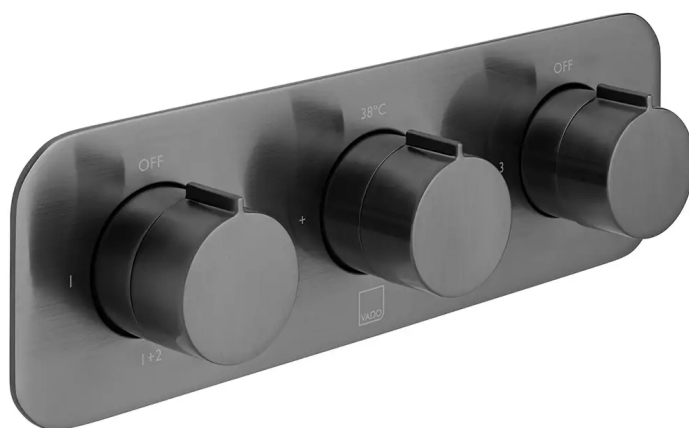

# SPECIFICATION SHEET

**COLLECTION:** ALTITUDE

**PRODUCT CODE:** IND-T128/3-H-ALT-BLK

## DESCRIPTION:

Tablet Altitude horizontal concealed 3 outlet 3 handle thermostatic shower valve with all-flow function wall mounted  
thermostatic cartridge V-001C-PLA  
diverter cartridge TAB-001G-DIV  
flow cartridge TAB-002A-3/4  
2 x 3/4" female inlets  
3 x 3/4" female outlets  
includes 3/4" - 1/2" adaptors  
supplied with mortar/tile guard  
min-max wall mount 75-100mm  
optimum installation depth 87mm  
minimum operating pressure 0.2 bar LP (shower) / 1.0 bar MP (bath)

## FINISH:

Brushed Black