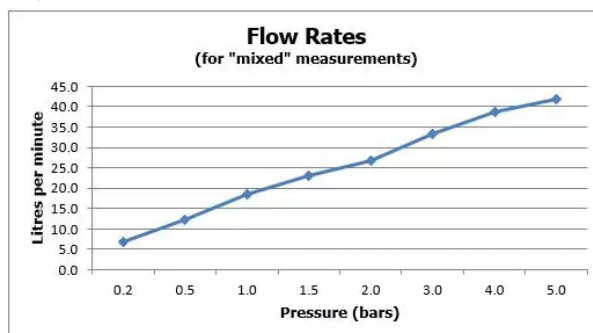

FLOW RATE AT 3.0 BAR FLOW PRESSURE:

33 l/min

tel: 01934 744466
email: sales@vado.com
www.vado.com

where inspiration flows
taps | showering | accessories