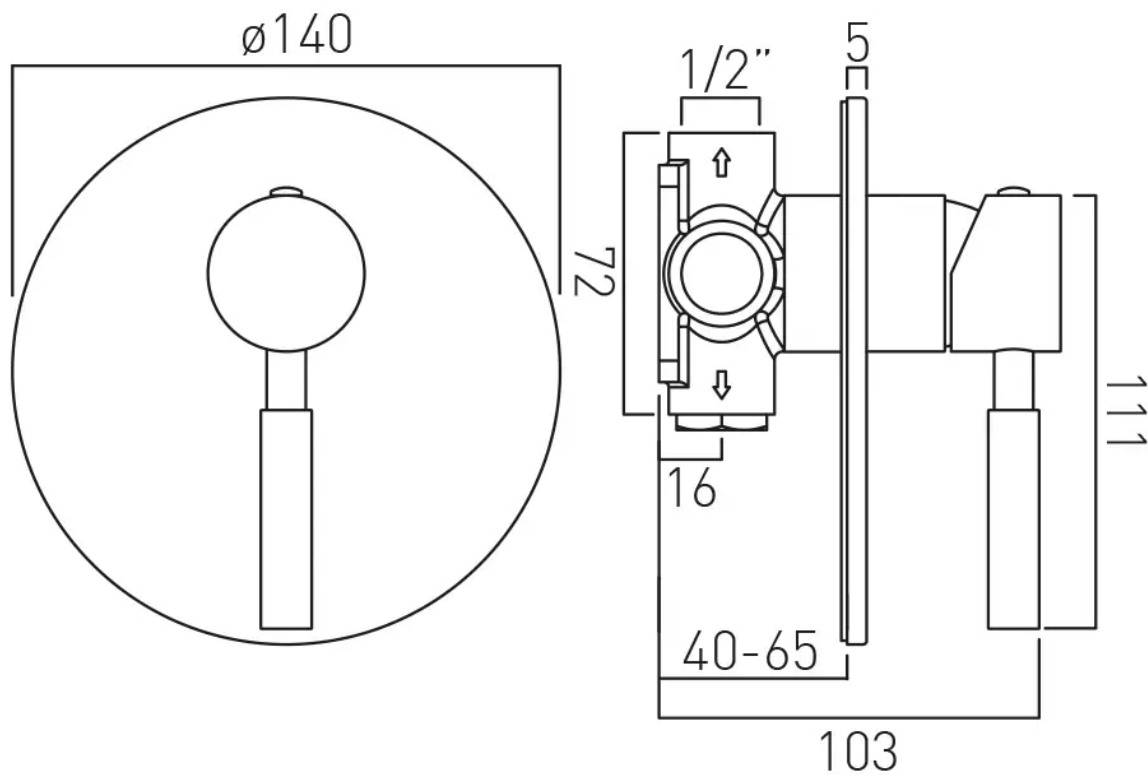

SPECIFICATION SHEET

COLLECTION: ORIGINS

PRODUCT CODE: IND-ORI145A-BLK

DESCRIPTION:

concealed shower valve
single lever
wall mounted
ceramic cartridge CAR-K35A
2 x 1/2" inlets
1 x 1/2" outlet
min-max wall mount 45-70mm
optimum installation depth 58mm
minimum operating pressure 0.2 bar LP shower / 1.5 bar MP bath

FINISH:

Brushed Black

MINIMUM OPERATING PRESSURE:

0.2 bar LP (shower) 1.5 bar MP (bath)

FLOW RATE AT 3.0 BAR FLOW PRESSURE:

23 l/min

tel: 01934 744466
email: sales@vado.com
www.vado.com

where inspiration flows
taps | showering | accessories

TECHNICAL DRAWING

COLLECTION: ORIGINS

PRODUCT CODE: IND-ORI145A-BLK

tel: 01934 744466
email: sales@vado.com
www.vado.com

where inspiration flows
taps | showering | accessories