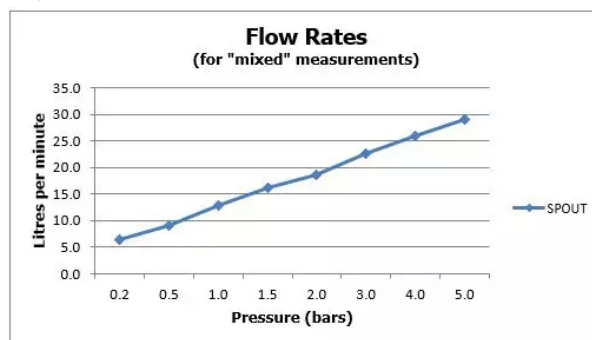

SPECIFICATION SHEET

COLLECTION: ORIGINS

PRODUCT CODE: IND-ORI145A-BLK

DESCRIPTION:

concealed shower valve
single lever
wall mounted
ceramic cartridge CAR-K35A
2 x 1/2" inlets
1 x 1/2" outlet
min-max wall mount 45-70mm
optimum installation depth 58mm
minimum operating pressure 0.2 bar LP shower / 1.5 bar MP bath

FINISH:

Brushed Black

MINIMUM OPERATING PRESSURE:

0.2 bar LP (shower) 1.5 bar MP (bath)

FLOW RATE AT 3.0 BAR FLOW PRESSURE:

23 l/min

tel: 01934 744466
email: sales@vado.com
www.vado.com

where inspiration flows
taps | showering | accessories