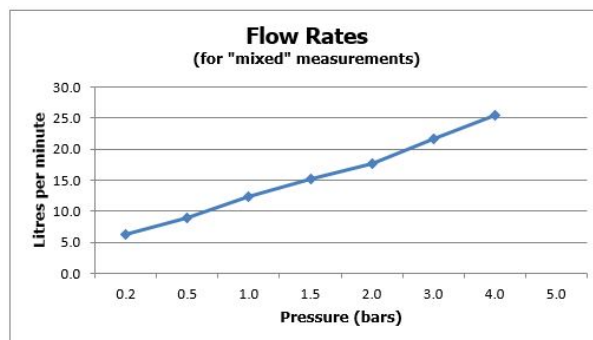

SPECIFICATION SHEET

COLLECTION: ORIGINS

PRODUCT CODE: IND-ORI147A-BLK

DESCRIPTION:

concealed shower valve with diverter
single lever
wall mounted
ceramic cartridge CAR-K35A
2 x 1/2" female inlets
2 x 1/2" female outlets
min-max wall mount 70-95mm
optimum installation depth 83mm
minimum operating pressure 0.2 bar LP shower / 1.5 bar MP bath

FINISH:

Brushed Black

MINIMUM OPERATING PRESSURE:

0.2 bar LP (shower) 1.5 bar MP (bath)

FLOW RATE AT 3.0 BAR FLOW PRESSURE:

22 l/min

15 year guarantee

tel: 01934 744466
email: sales@vado.com
www.vado.com