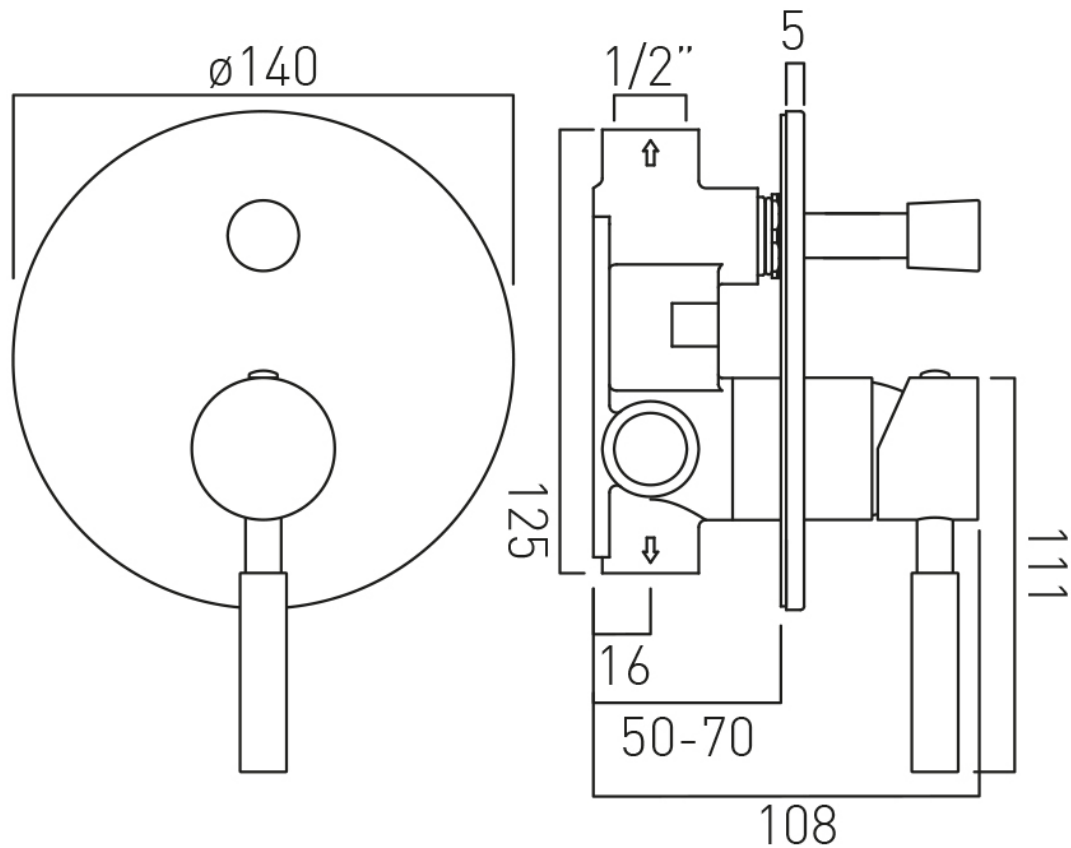

SPECIFICATION SHEET

COLLECTION: ORIGINS

PRODUCT CODE: IND-ORI147A-BLK

DESCRIPTION:

concealed shower valve with diverter
single lever
wall mounted
ceramic cartridge CAR-K35A
2 x 1/2" female inlets
2 x 1/2" female outlets
min-max wall mount 70-95mm
optimum installation depth 83mm
minimum operating pressure 0.2 bar LP shower / 1.5 bar MP bath

FINISH:

Brushed Black

MINIMUM OPERATING PRESSURE:

0.2 bar LP (shower) 1.5 bar MP (bath)

FLOW RATE AT 3.0 BAR FLOW PRESSURE:

22 l/min

15 year guarantee

tel: 01934 744466
email: sales@vado.com
www.vado.com

where inspiration flows
taps | showering | accessories

TECHNICAL DRAWING

COLLECTION: ORIGINS

PRODUCT CODE: IND-ORI147A-BLK

tel: 01934 744466
email: sales@vado.com
www.vado.com

where inspiration flows
taps | showering | accessories