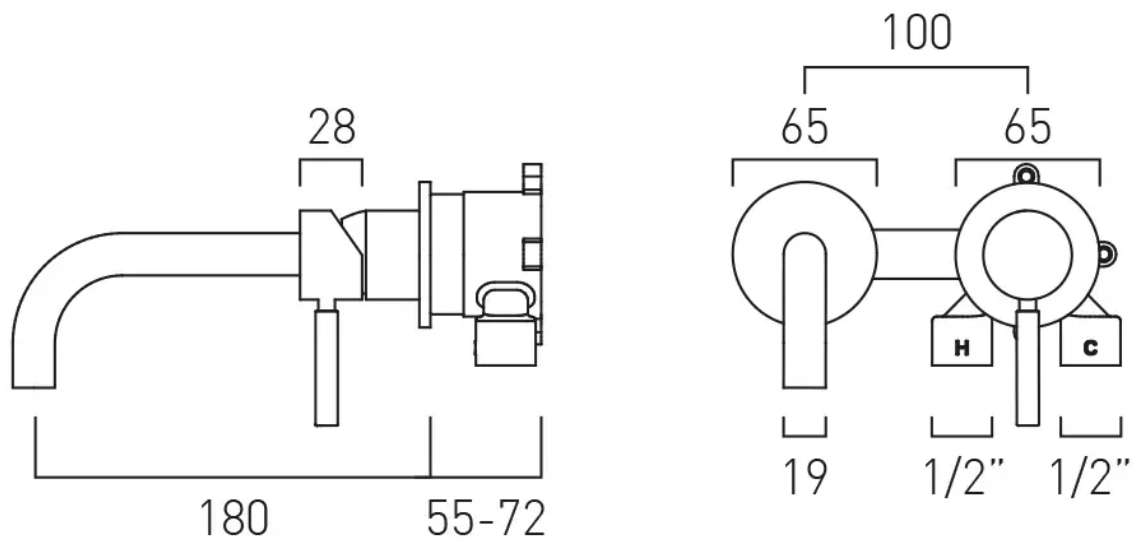

# SPECIFICATION SHEET

**COLLECTION:** ORIGINS

**PRODUCT CODE:** IND-ORI209SA-BLK

**DESCRIPTION:**

slimline 2 hole basin mixer  
single lever, wall mounted  
with water flow aerator  
ceramic cartridge CAR-K35B  
2 x 1/2" inlets  
min-max wall mount 55-72mm  
tile-to mortar guard included  
wall mount drill hole diameters:  
spout 40-48mm handle 45-48mm  
minimum operating pressure 0.2 bar LP

**FINISH:**

Brushed Black

**MINIMUM OPERATING PRESSURE:**

0.2 bar LP

**FLOW RATE AT 3.0 BAR FLOW PRESSURE:**

4.8 l/min

tel: 01934 744466  
email: sales@vado.com  
www.vado.com

**where inspiration flows**  
taps | showering | accessories

# TECHNICAL DRAWING

**COLLECTION:** ORIGINS

**PRODUCT CODE:** IND-ORI209SA-BLK

tel: 01934 744466  
email: sales@vado.com  
www.vado.com

**where inspiration flows**  
taps | showering | accessories