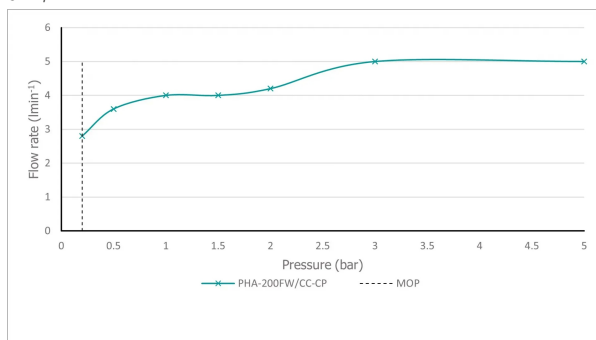

SPECIFICATION SHEET

COLLECTION: ECOTURN

PRODUCT CODE: PHA-200FW/CC-CP

ecoturn™

DESCRIPTION:

mono basin mixer
single lever
with EcoTurn cold start cartridge
deck mounted
smooth bodied
with universal basin waste
with water flow aerator
ceramic cartridge C-001-C35
2 x 1/2" 400mm flexipipe connections
deck mount drill hole diameter 35mm
minimum operating pressure 0.2 bar LP

FINISH:

Chrome

MINIMUM OPERATING PRESSURE:

0.2 bar LP

FLOW RATE AT 3.0 BAR FLOW PRESSURE:

5.1 l/m

tel: 01934 744466
email: sales@vado.com
www.vado.com

where inspiration flows
taps | showering | accessories

TECHNICAL DRAWING

COLLECTION: ECOTURN

PRODUCT CODE: PHA-200FW/CC-CP

tel: 01934 744466
email: sales@vado.com
www.vado.com

where inspiration flows
taps | showering | accessories