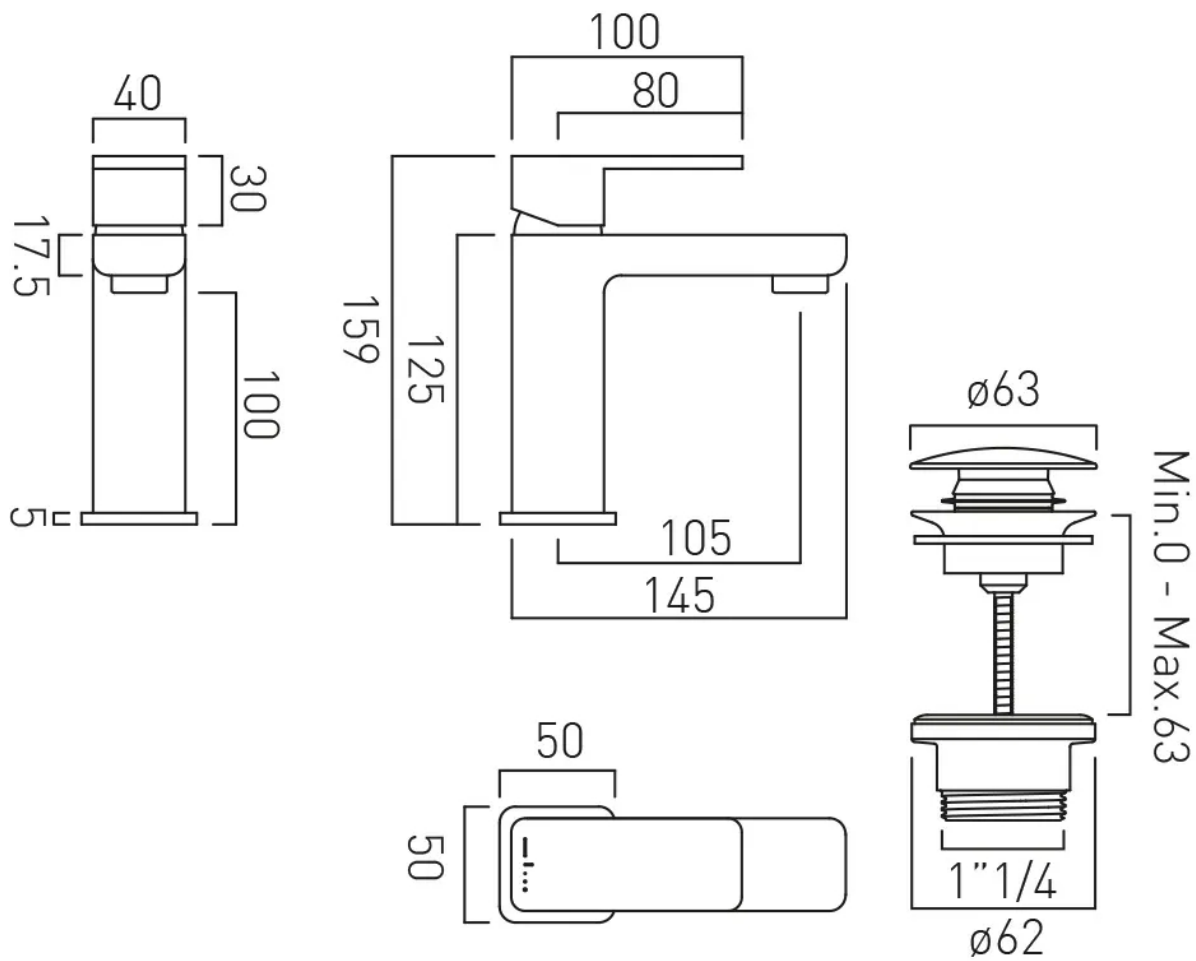

SPECIFICATION SHEET

COLLECTION: ECOTURN

PRODUCT CODE: PHA-200FW/CC-CP

ecoturn™

DESCRIPTION:

mono basin mixer
single lever
with EcoTurn cold start cartridge
deck mounted
smooth bodied
with universal basin waste
with water flow aerator
ceramic cartridge C-001-C35
2 x 1/2" 400mm flexipipe connections
deck mount drill hole diameter 35mm
minimum operating pressure 0.2 bar LP

FINISH:

Chrome

MINIMUM OPERATING PRESSURE:

0.2 bar LP

FLOW RATE AT 3.0 BAR FLOW PRESSURE:

5.1 l/m

tel: 01934 744466
email: sales@vado.com
www.vado.com

where inspiration flows
taps | showering | accessories

TECHNICAL DRAWING

COLLECTION: ECOTURN

PRODUCT CODE: PHA-200FW/CC-CP

tel: 01934 744466
email: sales@vado.com
www.vado.com

where inspiration flows
taps | showering | accessories