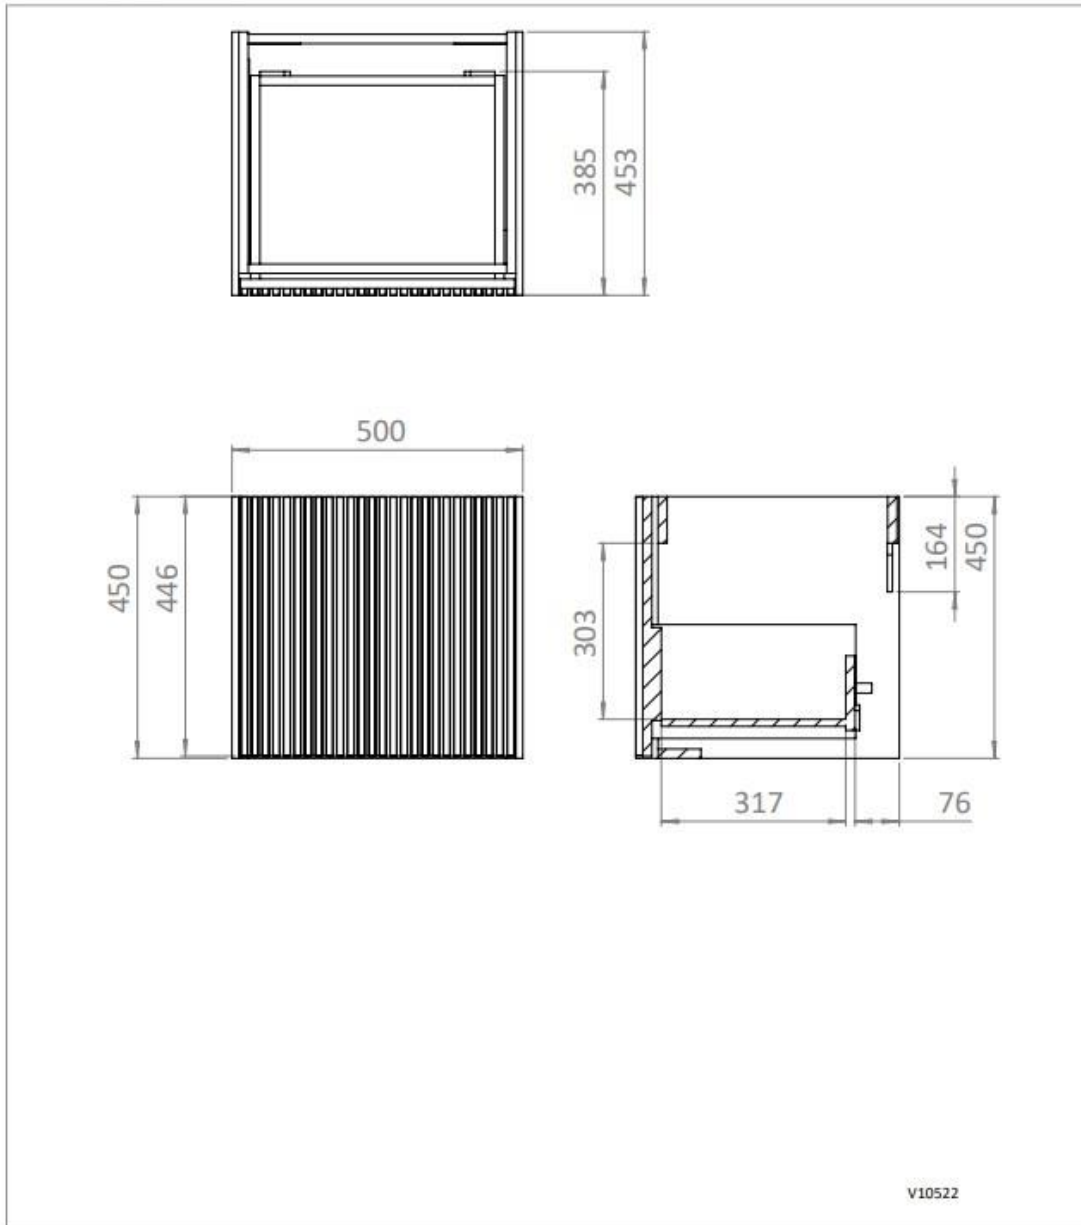

## PRODUCT DATA SHEET

crosswater<sup>®</sup>

PRODUCT CODE  
LM5000STAN

RANGE  
LIMIT

DESCRIPTION  
500mm Single Drawer Unit Steelwood/  
Anthracite

COLOUR	Steelwood/Anthracite
COLOUR CODE/ REFERENCE	Crosswater Exclusive
MATERIAL	MFC
STANDARDS	EN 13986 EN 14749
INSTALLATION TYPE	Wall-Mounted
DRAWER BOX	Anthracite NCS S7500-N with Concealed Runners
DRAWER RUNNERS	Push to Open, Soft Close
DRAWER EXTENSION	Full Extension Hettich V5 - 30kg Capacity
DRAWER ADJUSTMENT	5 Way
DRAWER CAPACITY	20kg
WALL HANGERS	ITALIANA FERRAMENTA LIBRA 6 120kg Load Capacity Per Pair on a Solid Wall
ADJUSTABLE FEET	No
WARRANTY	10 Years

## TECHNICAL DIMENSIONS

Dimensions in mm unless otherwise specified.

Tolerances (per material type) apply.

## SPARES DIAGRAM

NUMBER	PART CODE	DESCRIPTION
1	DF_LM5000DMOAN	Limit Drawer Front LM5000DMOAN
	DF_LM5000DSTAN	Limit Drawer Front LM5000DSTAN
2	RUNNERSLIMIT1	Set of Drawer Runners x2 Limit Main Drawer
4	WBRACKETSLIMIT	Wall Brackets x2 Limit