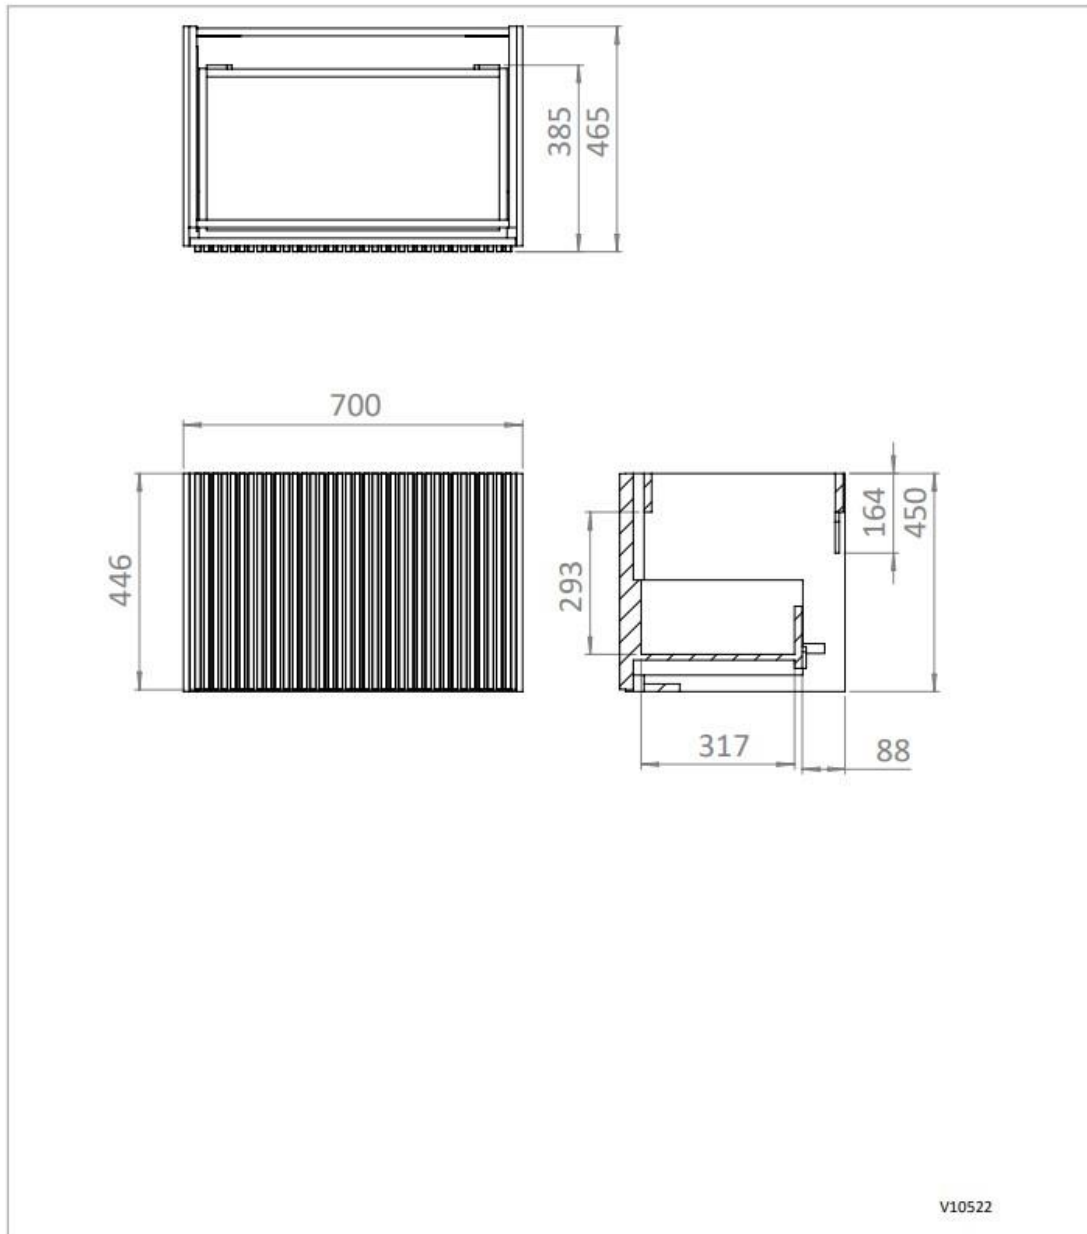

## PRODUCT DATA SHEET

crosswater<sup>®</sup>

PRODUCT CODE  
LM5000STAN

RANGE  
LIMIT

DESCRIPTION  
500mm Single Drawer Unit Steelwood/  
Anthracite

COLOUR	Steelwood/Anthracite
COLOUR CODE/ REFERENCE	Crosswater Exclusive
MATERIAL	MFC
STANDARDS	EN 13986 EN 14749
INSTALLATION TYPE	Wall-Mounted
DRAWER BOX	Anthracite NCS S7500-N with Concealed Runners
DRAWER RUNNERS	Push to Open, Soft Close
DRAWER EXTENSION	Full Extension Hettich V5 - 30kg Capacity
DRAWER ADJUSTMENT	5 Way
DRAWER CAPACITY	20kg
WALL HANGERS	ITALIANA FERRAMENTA LIBRA 6 120kg Load Capacity Per Pair on a Solid Wall
ADJUSTABLE FEET	No
WARRANTY	10 Years

## TECHNICAL DIMENSIONS

Dimensions in mm unless otherwise specified.

Tolerances (per material type) apply.

## PRODUCT DATA SHEET

crosswater<sup>®</sup>

PRODUCT CODE  
LM7000STAN

RANGE  
LIMIT

DESCRIPTION  
700mm Single Drawer Unit Steelwood/  
Anthracite

COLOUR	Steelwood/Anthracite
COLOUR CODE/ REFERENCE	Crosswater Exclusive
MATERIAL	MFC
STANDARDS	EN 13986 EN 14749
INSTALLATION TYPE	Wall-Mounted
DRAWER BOX	Anthracite NCS S7500-N with Concealed Runners
DRAWER RUNNERS	Push to Open, Soft Close
DRAWER EXTENSION	Full Extension Hettich V5 - 30kg Capacity
DRAWER ADJUSTMENT	5 Way
DRAWER CAPACITY	20kg
WALL HANGERS	ITALIANA FERRAMENTA LIBRA 6 120kg Load Capacity Per Pair on a Solid Wall
ADJUSTABLE FEET	No
WARRANTY	10 Years