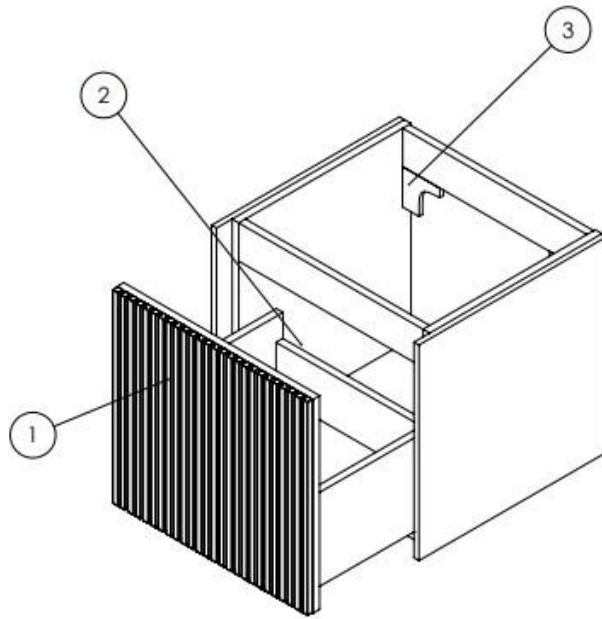

## PRODUCT DATA SHEET

crosswater<sup>®</sup>

PRODUCT CODE  
LM5000STAN

RANGE  
LIMIT

DESCRIPTION  
500mm Single Drawer Unit Steelwood/  
Anthracite

COLOUR	Steelwood/Anthracite
COLOUR CODE/ REFERENCE	Crosswater Exclusive
MATERIAL	MFC
STANDARDS	EN 13986 EN 14749
INSTALLATION TYPE	Wall-Mounted
DRAWER BOX	Anthracite NCS S7500-N with Concealed Runners
DRAWER RUNNERS	Push to Open, Soft Close
DRAWER EXTENSION	Full Extension Hettich V5 - 30kg Capacity
DRAWER ADJUSTMENT	5 Way
DRAWER CAPACITY	20kg
WALL HANGERS	ITALIANA FERRAMENTA LIBRA 6 120kg Load Capacity Per Pair on a Solid Wall
ADJUSTABLE FEET	No
WARRANTY	10 Years

## TECHNICAL DIMENSIONS

Dimensions in mm unless otherwise specified.

Tolerances (per material type) apply.

## SPARES DIAGRAM

NUMBER	PART CODE	DESCRIPTION
1	DF_LM5000DMOAN	Limit Drawer Front LM5000DMOAN
	DF_LM5000DSTAN	Limit Drawer Front LM5000DSTAN
2	RUNNERSLIMIT1	Set of Drawer Runners x2 Limit Main Drawer
4	WBRACKETSLIMIT	Wall Brackets x2 Limit