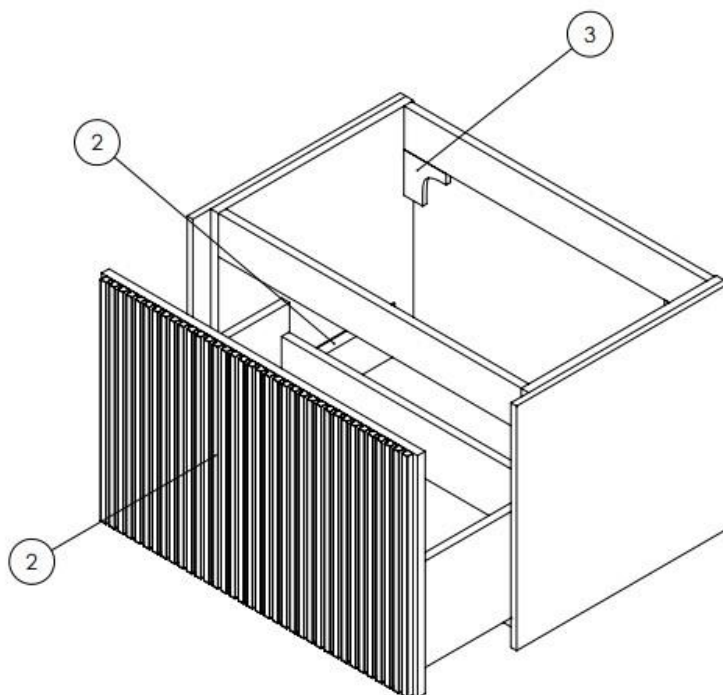

SPARES DIAGRAM

NUMBER	PART CODE	DESCRIPTION
1	DF_LM7000DMOAN	Limit Drawer Front LM7000DMOAN
	DF_LM7000DSTAN	Limit Drawer Front LM7000DSTAN
2	RUNNERSLIMIT1	Set of Drawer Runners x2 Limit Main Drawer
4	WBRACKETSLIMIT	Wall Brackets x2 Limit