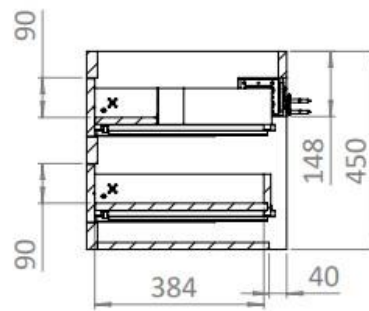

TECHNICAL DIMENSIONS

Dimensions in mm unless otherwise specified.

Tolerances (per material type) apply.

PRODUCT DATA SHEET

crosswater^x

PRODUCT CODE
CV7000WG

RANGE
CANVASS

DESCRIPTION
Basin Unit 700mm White Gloss

TECHNICAL DIMENSIONS

Dimensions in mm unless otherwise specified.

Tolerances (per material type) apply.

SPARES DIAGRAM

NUMBER	PART CODE	DESCRIPTION
1	DF_CV7000WG	Canvass Drawer Front - Gloss White
	DF_CV7000IB	Canvass Drawer Front - Indigo Blue
	DF_CV7000SG	Canvass Drawer Front - Storm Grey
	DF_CV7000SGR	Canvass Drawer Front - Sage Green
2	RUNNERSCANVASS	Set of Drawer Runners x2 Canvass Depth 370mm
3	WBRACKETSCANVASS	Wall Brackets x2 Canvass
4	LEGISNTALL_CANVASS	Canvass Leg Install kit

V10522

PRODUCT DATA SHEET

crosswater^x

PRODUCT CODE
CV9000WG

RANGE
CANVASS

DESCRIPTION
Basin Unit 900mm White Gloss

COLOUR	White Gloss
COLOUR CODE/ REFERENCE	RAL9010
MATERIAL	16 and 18mm MDF Solvent Free Acrylic Lacquer
STANDARDS	EN 13986 EN 14749
INSTALLATION TYPE	Floor Standing with Legs or Wall Hung
DRAWER BOX	Self Coloured to Carcass Concealed Runners
DRAWER RUNNERS	Emuca Silver - Soft Close, Pull to Open
DRAWER EXTENSION	Full Extension
DRAWER ADJUSTMENT	3 Way
DRAWER CAPACITY	30kg
WALL HANGERS	ITALIANA FERRAMENTA Libra 11 With Safety Lock - Factory Fitted Load Capacity 200kg Per Pair On A Solid Wall 3 Way Adjustment
ADJUSTABLE FEET	Yes
WARRANTY	10 Years

TECHNICAL DIMENSIONS

Dimensions in mm unless otherwise specified.

Tolerances (per material type) apply.

V10522

SPARES DIAGRAM

NUMBER	PART CODE	DESCRIPTION
1	DF_CV9000WG	Canvass Drawer Front - Gloss White
	DF_CV9000IB	Canvass Drawer Front - Indigo Blue
	DF_CV9000SG	Canvass Drawer Front - Storm Grey
	DF_CV9000SGR	Canvass Drawer Front - Sage Green
2	RUNNERSCANVASS	Set of Drawer Runners x2 Canvass Depth 370mm
3	WBRACKETSCANVASS	Wall Brackets x2 Canvass
4	LEGISNTALL_CANVASS	Canvass Leg Install kit