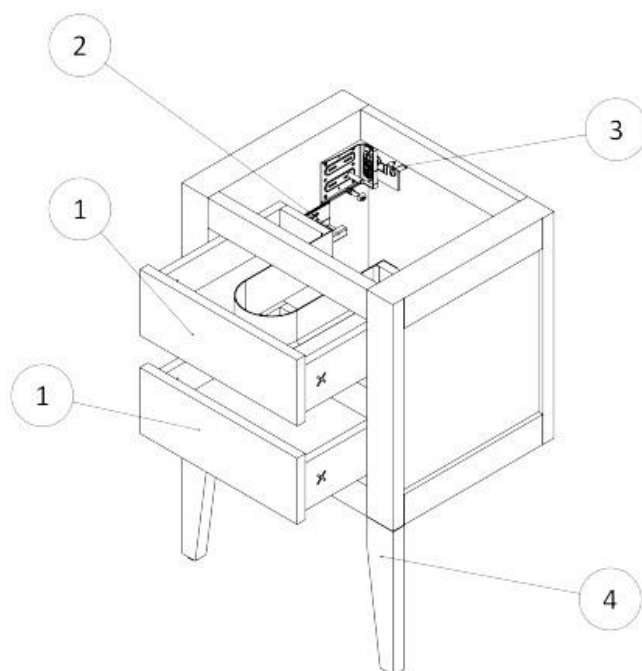

PRODUCT DATA SHEET

crosswater^x

PRODUCT CODE
CV4850WG

RANGE
CANVASS

DESCRIPTION
Basin Unit 485mm White Gloss

COLOUR	White Gloss
COLOUR CODE/ REFERENCE	RAL9010
MATERIAL	16 and 18mm MDF Solvent Free Acrylic Lacquer
STANDARDS	EN 13986 EN 14749
INSTALLATION TYPE	Floor Standing with Legs or Wall Hung
DRAWER BOX	Self Coloured to Carcass Concealed Runners
DRAWER RUNNERS	Emuca Silver - Soft Close, Pull to Open
DRAWER EXTENSION	Full Extension
DRAWER ADJUSTMENT	3 Way
DRAWER CAPACITY	30kg
WALL HANGERS	ITALIANA FERRAMENTA Libra 11 With Safety Lock - Factory Fitted Load Capacity 200kg Per Pair On A Solid Wall 3 Way Adjustment
ADJUSTABLE FEET	Yes
WARRANTY	10 Years

TECHNICAL DIMENSIONS

Dimensions in mm unless otherwise specified.

Tolerances (per material type) apply.

SPARES DIAGRAM

NUMBER	PART CODE	DESCRIPTION
1	DF_CV4850WG	Canvass Drawer Front - Gloss White
	DF_CV4850IB	Canvass Drawer Front - Indigo Blue
	DF_CV4850SG	Canvass Drawer Front - Storm Grey
	DF_CV4850GR	Canvass Drawer Front - Sage Green
2	RUNNERSCANVASS	Set of Drawer Runners x2 Canvass Depth 370mm
3	WBRACKETSCANVASS	Wall Brackets x2 Canvass
4	LEGISNTALL_CANVASS	Canvass Leg Install kit

TECHNICAL DIMENSIONS

Dimensions in mm unless otherwise specified.

Tolerances (per material type) apply.

PRODUCT DATA SHEET

crosswater[®]

PRODUCT CODE
CV6000WG

RANGE
CANVASS

DESCRIPTION
Basin Unit 600mm White Gloss

TECHNICAL DIMENSIONS

Dimensions in mm unless otherwise specified.

Tolerances (per material type) apply.

PRODUCT DATA SHEET

crosswater^x

PRODUCT CODE
CV7000WG

RANGE
CANVASS

DESCRIPTION
Basin Unit 700mm White Gloss