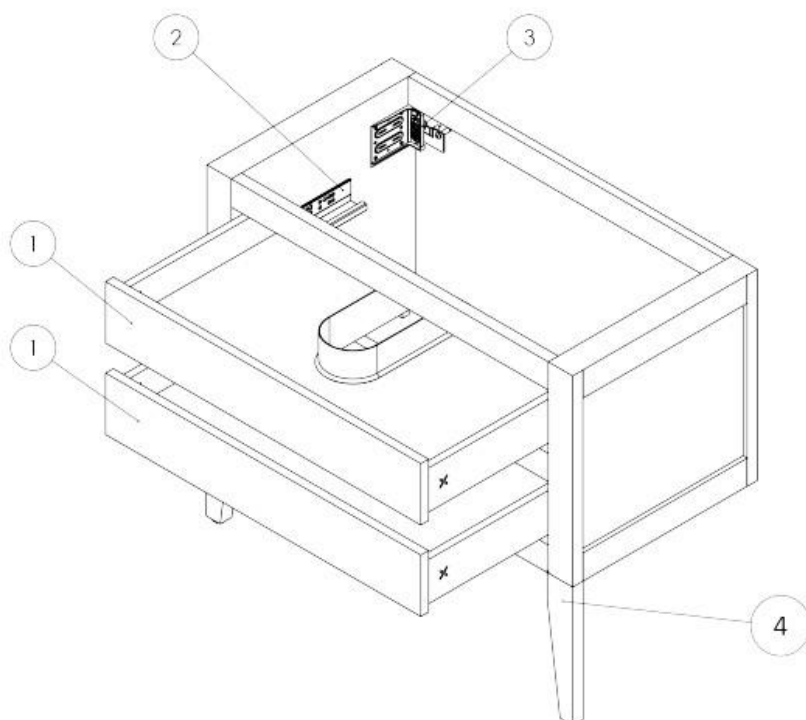

V10522

PRODUCT DATA SHEET

crosswater^x

PRODUCT CODE
CV9000WG

RANGE
CANVASS

DESCRIPTION
Basin Unit 900mm White Gloss

COLOUR	White Gloss
COLOUR CODE/ REFERENCE	RAL9010
MATERIAL	16 and 18mm MDF Solvent Free Acrylic Lacquer
STANDARDS	EN 13986 EN 14749
INSTALLATION TYPE	Floor Standing with Legs or Wall Hung
DRAWER BOX	Self Coloured to Carcass Concealed Runners
DRAWER RUNNERS	Emuca Silver - Soft Close, Pull to Open
DRAWER EXTENSION	Full Extension
DRAWER ADJUSTMENT	3 Way
DRAWER CAPACITY	30kg
WALL HANGERS	ITALIANA FERRAMENTA Libra 11 With Safety Lock - Factory Fitted Load Capacity 200kg Per Pair On A Solid Wall 3 Way Adjustment
ADJUSTABLE FEET	Yes
WARRANTY	10 Years

TECHNICAL DIMENSIONS

Dimensions in mm unless otherwise specified.

Tolerances (per material type) apply.

V10522

SPARES DIAGRAM

NUMBER	PART CODE	DESCRIPTION
1	DF_CV9000WG	Canvass Drawer Front - Gloss White
	DF_CV9000IB	Canvass Drawer Front - Indigo Blue
	DF_CV9000SG	Canvass Drawer Front - Storm Grey
	DF_CV9000SGR	Canvass Drawer Front - Sage Green
2	RUNNERSCANVASS	Set of Drawer Runners x2 Canvass Depth 370mm
3	WBRACKETSCANVASS	Wall Brackets x2 Canvass
4	LEGISNTALL_CANVASS	Canvass Leg Install kit