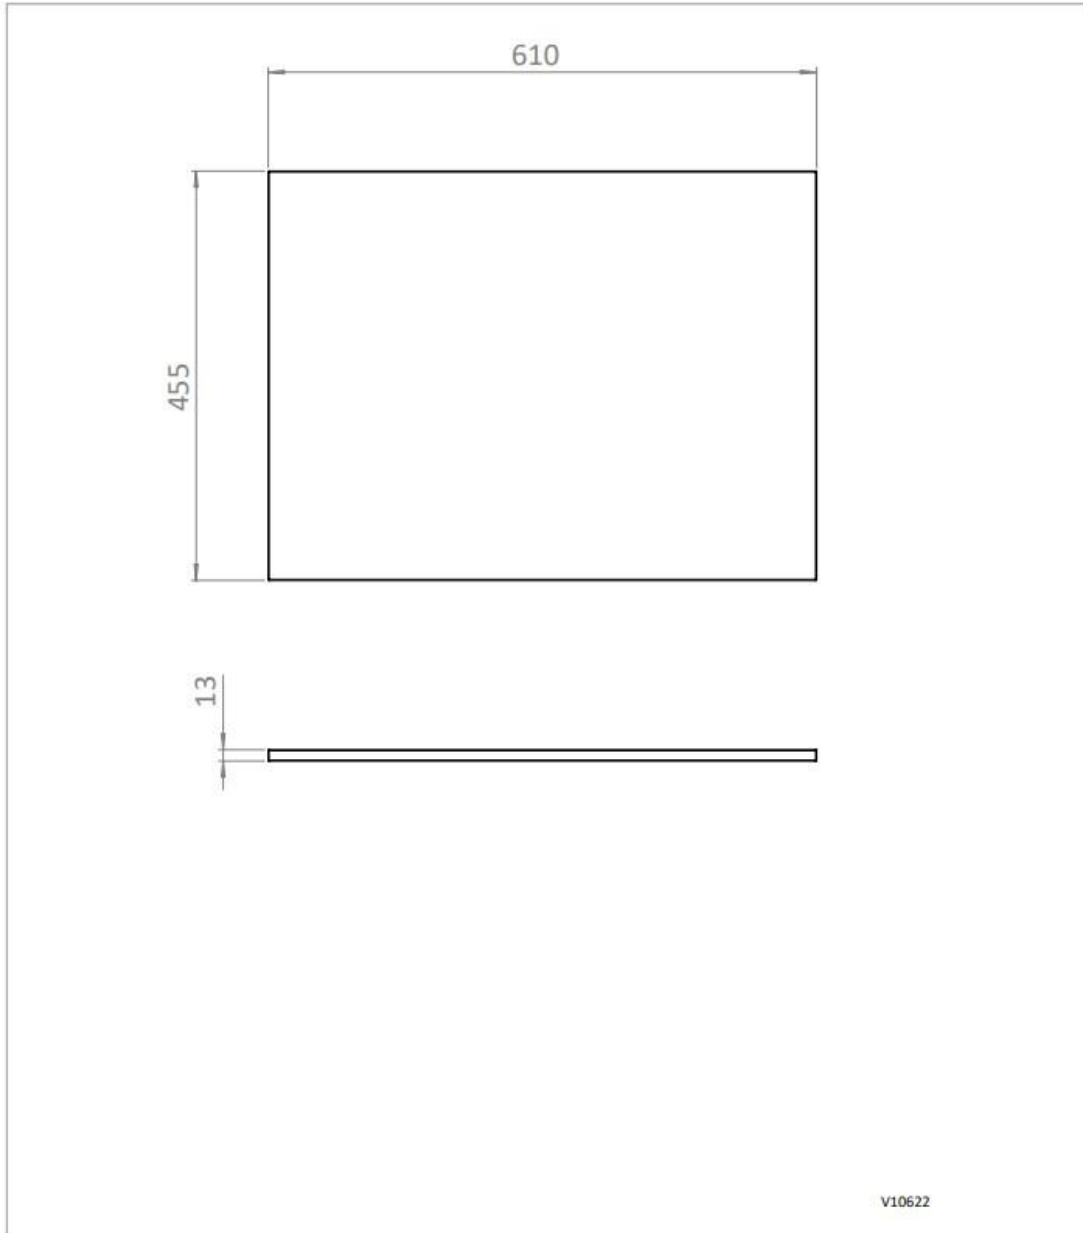

TECHNICAL DIMENSIONS

Dimensions in mm unless otherwise specified.

Tolerances (per material type) apply.

PRODUCT DATA SHEET

crosswater[®]

PRODUCT CODE
CV6000WG

RANGE
CANVASS

DESCRIPTION
Basin Unit 600mm White Gloss

TECHNICAL DIMENSIONS

Dimensions in mm unless otherwise specified.

Tolerances (per material type) apply.

SPARES DIAGRAM

NUMBER	PART CODE	DESCRIPTION
1	DF_CV6000WG	Canvass Drawer Front - Gloss White
	DF_CV6000IB	Canvass Drawer Front - Indigo Blue
	DF_CV6000SG	Canvass Drawer Front - Storm Grey
	DF_CV6000SGR	Canvass Drawer Front - Sage Green
2	RUNNERSCANVASS	Set of Drawer Runners x2 Canvass Depth 455mm
3	WBRACKETSCANVASS	Wall Brackets x2 Canvass
4	LEGISNTALL_CANVASS	Canvass Leg Install kit

V10522

PRODUCT DATA SHEET

crosswater[®]

PRODUCT CODE
FWT610CM

RANGE
FURNITURE WORKTOP

DESCRIPTION
Worktop Cararra Marble 610mm x
12.5mm

COLOUR	Cararra
MATERIAL	Modified Acrylic
STANDARDS	FIRA Gold Award
INSTALLATION TYPE	Furniture - Mounted
WARRANTY	10 Years

TECHNICAL DIMENSIONS

Dimensions in mm unless otherwise specified.

Tolerances (per material type) apply.

PRODUCT DATA SHEET

crosswater^x

PRODUCT CODE
CV7000WG

RANGE
CANVASS

DESCRIPTION
Basin Unit 700mm White Gloss