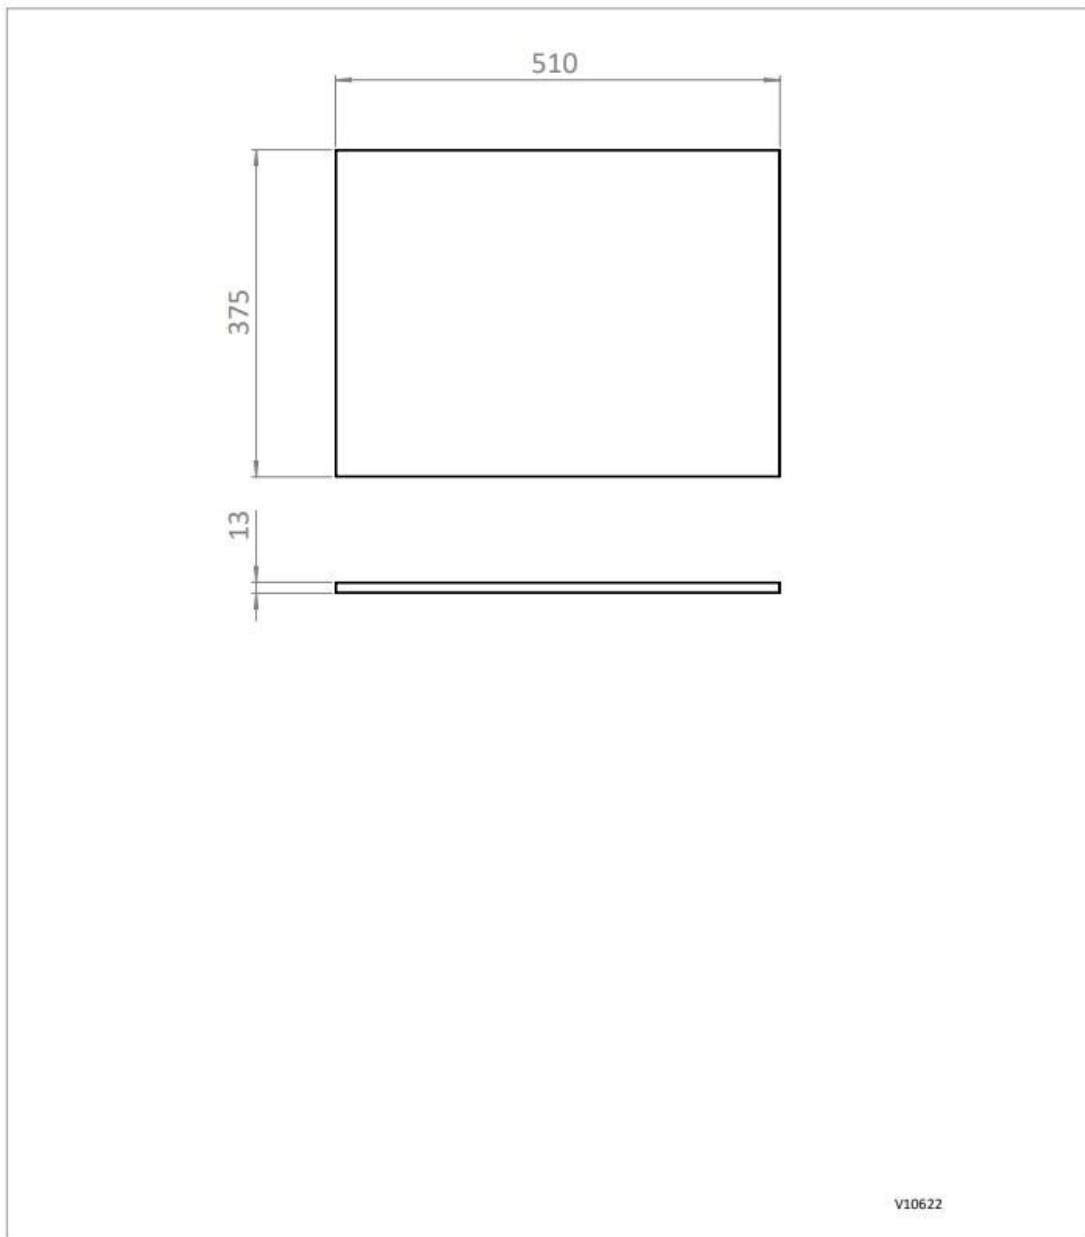

PRODUCT DATA SHEET

crosswater^x

PRODUCT CODE
CV4850WG

RANGE
CANVASS

DESCRIPTION
Basin Unit 485mm White Gloss

COLOUR	White Gloss
COLOUR CODE/ REFERENCE	RAL9010
MATERIAL	16 and 18mm MDF Solvent Free Acrylic Lacquer
STANDARDS	EN 13986 EN 14749
INSTALLATION TYPE	Floor Standing with Legs or Wall Hung
DRAWER BOX	Self Coloured to Carcass Concealed Runners
DRAWER RUNNERS	Emuca Silver - Soft Close, Pull to Open
DRAWER EXTENSION	Full Extension
DRAWER ADJUSTMENT	3 Way
DRAWER CAPACITY	30kg
WALL HANGERS	ITALIANA FERRAMENTA Libra 11 With Safety Lock - Factory Fitted Load Capacity 200kg Per Pair On A Solid Wall 3 Way Adjustment
ADJUSTABLE FEET	Yes
WARRANTY	10 Years

TECHNICAL DIMENSIONS

Dimensions in mm unless otherwise specified.

Tolerances (per material type) apply.

SPARES DIAGRAM

NUMBER	PART CODE	DESCRIPTION
1	DF_CV4850WG	Canvass Drawer Front - Gloss White
	DF_CV4850IB	Canvass Drawer Front - Indigo Blue
	DF_CV4850SG	Canvass Drawer Front - Storm Grey
	DF_CV4850GR	Canvass Drawer Front - Sage Green
2	RUNNERSCANVASS	Set of Drawer Runners x2 Canvass Depth 370mm
3	WBRACKETSCANVASS	Wall Brackets x2 Canvass
4	LEGISNTALL_CANVASS	Canvass Leg Install kit

V10522

PRODUCT DATA SHEET

crosswater[®]

PRODUCT CODE
FWT495CM

RANGE
FURNITURE WORKTOP

DESCRIPTION
Worktop Cararra Marble 510mm x
12.5mm

COLOUR	Cararra
MATERIAL	Modified Acrylic
STANDARDS	FIRA Gold Award
INSTALLATION TYPE	Furniture - Mounted
WARRANTY	10 Years

TECHNICAL DIMENSIONS

Dimensions in mm unless otherwise specified.

Tolerances (per material type) apply.

PRODUCT DATA SHEET

crosswater[®]

PRODUCT CODE
CV6000WG

RANGE
CANVASS

DESCRIPTION
Basin Unit 600mm White Gloss