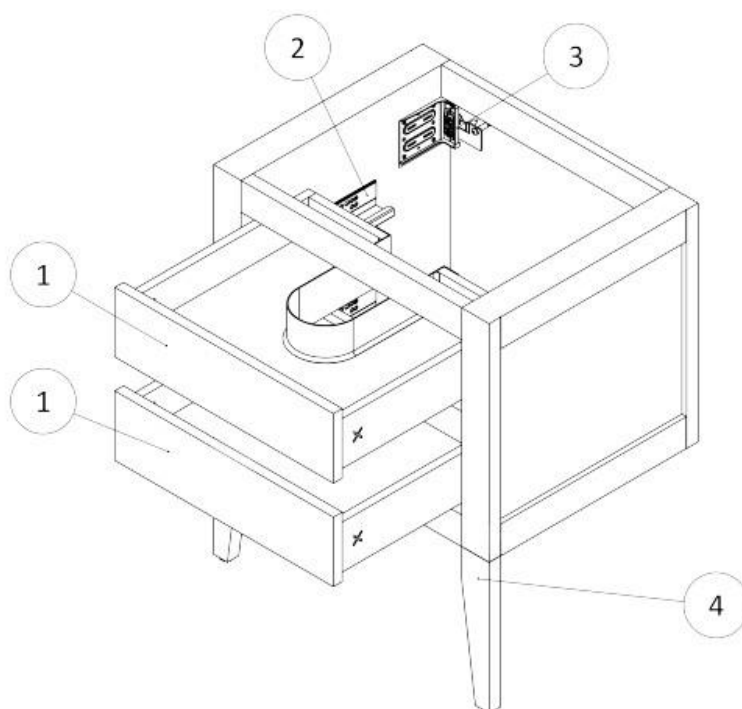

TECHNICAL DIMENSIONS

Dimensions in mm unless otherwise specified.

Tolerances (per material type) apply.

PRODUCT DATA SHEET

crosswater[®]

PRODUCT CODE
CV6000WG

RANGE
CANVASS

DESCRIPTION
Basin Unit 600mm White Gloss

COLOUR	White Gloss
COLOUR CODE/ REFERENCE	RAL9010
MATERIAL	16 and 18mm MDF Solvent Free Acrylic Lacquer
STANDARDS	EN 13986 EN 14749
INSTALLATION TYPE	Floor Standing with Legs or Wall Hung
DRAWER BOX	Self Coloured to Carcass Concealed Runners
DRAWER RUNNERS	Emuca Silver - Soft Close, Pull to Open
DRAWER EXTENSION	Full Extension
DRAWER ADJUSTMENT	3 Way
DRAWER CAPACITY	30kg
WALL HANGERS	ITALIANA FERRAMENTA Libra 11 With Safety Lock - Factory Fitted Load Capacity 200kg Per Pair On A Solid Wall 3 Way Adjustment
ADJUSTABLE FEET	Yes
WARRANTY	10 Years

TECHNICAL DIMENSIONS

Dimensions in mm unless otherwise specified.

Tolerances (per material type) apply.

SPARES DIAGRAM

NUMBER	PART CODE	DESCRIPTION
1	DF_CV6000WG	Canvass Drawer Front - Gloss White
	DF_CV6000IB	Canvass Drawer Front - Indigo Blue
	DF_CV6000SG	Canvass Drawer Front - Storm Grey
	DF_CV6000SGR	Canvass Drawer Front - Sage Green
2	RUNNERSCANVASS	Set of Drawer Runners x2 Canvass Depth 455mm
3	WBRACKETSCANVASS	Wall Brackets x2 Canvass
4	LEGISNTALL_CANVASS	Canvass Leg Install kit