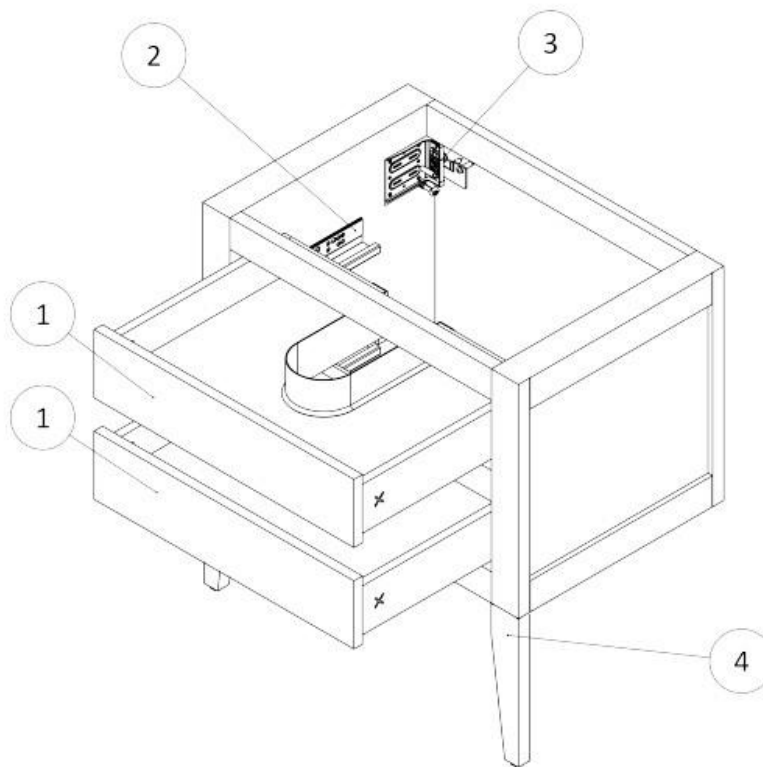

TECHNICAL DIMENSIONS

Dimensions in mm unless otherwise specified.

Tolerances (per material type) apply.

PRODUCT DATA SHEET

crosswater^x

PRODUCT CODE
CV7000WG

RANGE
CANVASS

DESCRIPTION
Basin Unit 700mm White Gloss

COLOUR	White Gloss
COLOUR CODE/ REFERENCE	RAL9010
MATERIAL	16 and 18mm MDF Solvent Free Acrylic Lacquer
STANDARDS	EN 13986 EN 14749
INSTALLATION TYPE	Floor Standing with Legs or Wall Hung
DRAWER BOX	Self Coloured to Carcass Concealed Runners
DRAWER RUNNERS	Emuca Silver - Soft Close, Pull to Open
DRAWER EXTENSION	Full Extension
DRAWER ADJUSTMENT	3 Way
DRAWER CAPACITY	30kg
WALL HANGERS	ITALIANA FERRAMENTA Libra 11 With Safety Lock - Factory Fitted Load Capacity 200kg Per Pair On A Solid Wall 3 Way Adjustment
ADJUSTABLE FEET	Yes
WARRANTY	10 Years

TECHNICAL DIMENSIONS

Dimensions in mm unless otherwise specified.

Tolerances (per material type) apply.

SPARES DIAGRAM

NUMBER	PART CODE	DESCRIPTION
1	DF_CV7000WG	Canvass Drawer Front - Gloss White
	DF_CV7000IB	Canvass Drawer Front - Indigo Blue
	DF_CV7000SG	Canvass Drawer Front - Storm Grey
	DF_CV7000SGR	Canvass Drawer Front - Sage Green
2	RUNNERSCANVASS	Set of Drawer Runners x2 Canvass Depth 370mm
3	WBRACKETSCANVASS	Wall Brackets x2 Canvass
4	LEGISNTALL_CANVASS	Canvass Leg Install kit

V10522

PRODUCT DATA SHEET

crosswater^x

PRODUCT CODE
CV9000WG

RANGE
CANVASS

DESCRIPTION
Basin Unit 900mm White Gloss

COLOUR	White Gloss
COLOUR CODE/ REFERENCE	RAL9010
MATERIAL	16 and 18mm MDF Solvent Free Acrylic Lacquer
STANDARDS	EN 13986 EN 14749
INSTALLATION TYPE	Floor Standing with Legs or Wall Hung
DRAWER BOX	Self Coloured to Carcass Concealed Runners
DRAWER RUNNERS	Emuca Silver - Soft Close, Pull to Open
DRAWER EXTENSION	Full Extension
DRAWER ADJUSTMENT	3 Way
DRAWER CAPACITY	30kg
WALL HANGERS	ITALIANA FERRAMENTA Libra 11 With Safety Lock - Factory Fitted Load Capacity 200kg Per Pair On A Solid Wall 3 Way Adjustment
ADJUSTABLE FEET	Yes
WARRANTY	10 Years