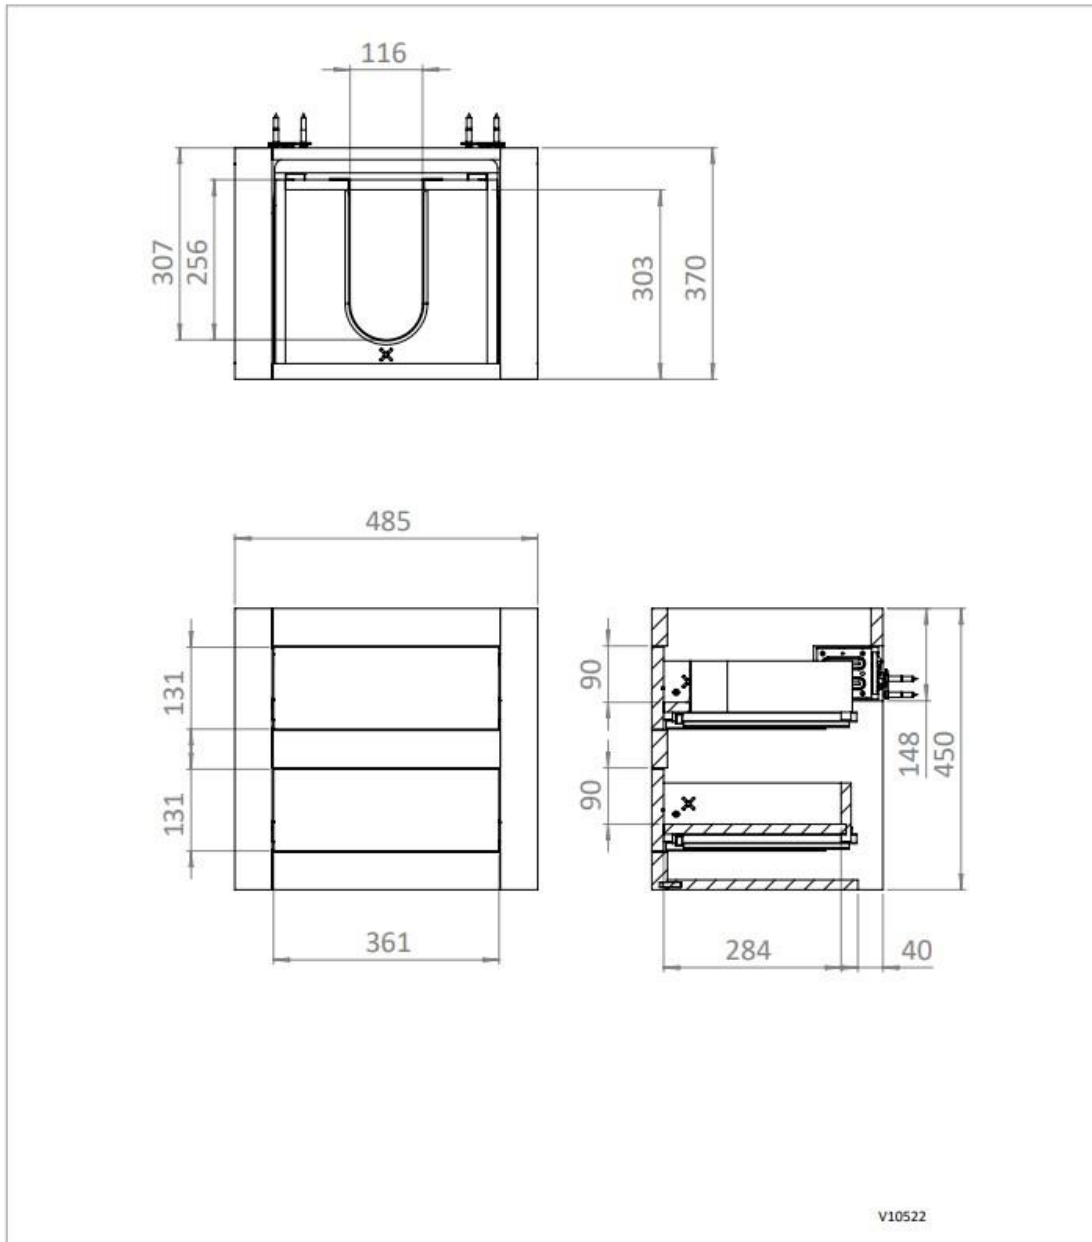

PRODUCT DATA SHEET

crosswater^x

PRODUCT CODE
CV4850WG

RANGE
CANVASS

DESCRIPTION
Basin Unit 485mm White Gloss

COLOUR	White Gloss
COLOUR CODE/ REFERENCE	RAL9010
MATERIAL	16 and 18mm MDF Solvent Free Acrylic Lacquer
STANDARDS	EN 13986 EN 14749
INSTALLATION TYPE	Floor Standing with Legs or Wall Hung
DRAWER BOX	Self Coloured to Carcass Concealed Runners
DRAWER RUNNERS	Emuca Silver - Soft Close, Pull to Open
DRAWER EXTENSION	Full Extension
DRAWER ADJUSTMENT	3 Way
DRAWER CAPACITY	30kg
WALL HANGERS	ITALIANA FERRAMENTA Libra 11 With Safety Lock - Factory Fitted Load Capacity 200kg Per Pair On A Solid Wall 3 Way Adjustment
ADJUSTABLE FEET	Yes
WARRANTY	10 Years

TECHNICAL DIMENSIONS

Dimensions in mm unless otherwise specified.

Tolerances (per material type) apply.

SPARES DIAGRAM

NUMBER	PART CODE	DESCRIPTION
1	DF_CV4850WG	Canvass Drawer Front - Gloss White
	DF_CV4850IB	Canvass Drawer Front - Indigo Blue
	DF_CV4850SG	Canvass Drawer Front - Storm Grey
	DF_CV4850GR	Canvass Drawer Front - Sage Green
2	RUNNERSCANVASS	Set of Drawer Runners x2 Canvass Depth 370mm
3	WBRACKETSCANVASS	Wall Brackets x2 Canvass
4	LEGISNTALL_CANVASS	Canvass Leg Install kit

V10522

PRODUCT DATA SHEET

crosswater[®]

PRODUCT CODE
FWT495CM

RANGE
FURNITURE WORKTOP

DESCRIPTION
Worktop Cararra Marble 510mm x
12.5mm

COLOUR	Cararra
MATERIAL	Modified Acrylic
STANDARDS	FIRA Gold Award
INSTALLATION TYPE	Furniture - Mounted
WARRANTY	10 Years

TECHNICAL DIMENSIONS

Dimensions in mm unless otherwise specified.

Tolerances (per material type) apply.

PRODUCT DATA SHEET

crosswater[®]

PRODUCT CODE
CV6000WG

RANGE
CANVASS

DESCRIPTION
Basin Unit 600mm White Gloss