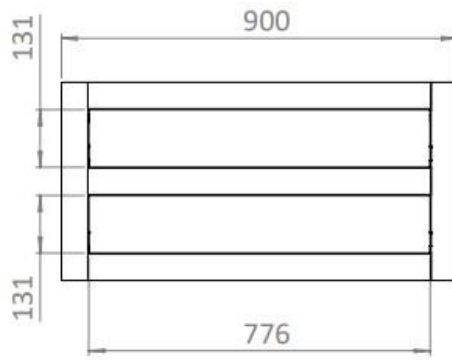

TECHNICAL DIMENSIONS

Dimensions in mm unless otherwise specified.

Tolerances (per material type) apply.

PRODUCT DATA SHEET

crosswater^x

PRODUCT CODE
CV7000WG

RANGE
CANVASS

DESCRIPTION
Basin Unit 700mm White Gloss

TECHNICAL DIMENSIONS

Dimensions in mm unless otherwise specified.

Tolerances (per material type) apply.

SPARES DIAGRAM

NUMBER	PART CODE	DESCRIPTION
1	DF_CV7000WG	Canvass Drawer Front - Gloss White
	DF_CV7000IB	Canvass Drawer Front - Indigo Blue
	DF_CV7000SG	Canvass Drawer Front - Storm Grey
	DF_CV7000SGR	Canvass Drawer Front - Sage Green
2	RUNNERSCANVASS	Set of Drawer Runners x2 Canvass Depth 370mm
3	WBRACKETSCANVASS	Wall Brackets x2 Canvass
4	LEGISNTALL_CANVASS	Canvass Leg Install kit

V10522

PRODUCT DATA SHEET

crosswater^x

PRODUCT CODE
CV9000WG

RANGE
CANVASS

DESCRIPTION
Basin Unit 900mm White Gloss

COLOUR	White Gloss
COLOUR CODE/ REFERENCE	RAL9010
MATERIAL	16 and 18mm MDF Solvent Free Acrylic Lacquer
STANDARDS	EN 13986 EN 14749
INSTALLATION TYPE	Floor Standing with Legs or Wall Hung
DRAWER BOX	Self Coloured to Carcass Concealed Runners
DRAWER RUNNERS	Emuca Silver - Soft Close, Pull to Open
DRAWER EXTENSION	Full Extension
DRAWER ADJUSTMENT	3 Way
DRAWER CAPACITY	30kg
WALL HANGERS	ITALIANA FERRAMENTA Libra 11 With Safety Lock - Factory Fitted Load Capacity 200kg Per Pair On A Solid Wall 3 Way Adjustment
ADJUSTABLE FEET	Yes
WARRANTY	10 Years

TECHNICAL DIMENSIONS

Dimensions in mm unless otherwise specified.

Tolerances (per material type) apply.

V10522

SPARES DIAGRAM

NUMBER	PART CODE	DESCRIPTION
1	DF_CV9000WG	Canvass Drawer Front - Gloss White
	DF_CV9000IB	Canvass Drawer Front - Indigo Blue
	DF_CV9000SG	Canvass Drawer Front - Storm Grey
	DF_CV9000SGR	Canvass Drawer Front - Sage Green
2	RUNNERSCANVASS	Set of Drawer Runners x2 Canvass Depth 370mm
3	WBRACKETSCANVASS	Wall Brackets x2 Canvass
4	LEGISNTALL_CANVASS	Canvass Leg Install kit