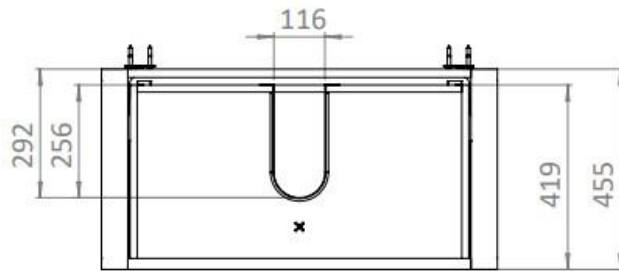

TECHNICAL DIMENSIONS

Dimensions in mm unless otherwise specified.

Tolerances (per material type) apply.

PRODUCT DATA SHEET

crosswater^x

PRODUCT CODE
CV7000WG

RANGE
CANVASS

DESCRIPTION
Basin Unit 700mm White Gloss

TECHNICAL DIMENSIONS

Dimensions in mm unless otherwise specified.

Tolerances (per material type) apply.

SPARES DIAGRAM

NUMBER	PART CODE	DESCRIPTION
1	DF_CV7000WG	Canvass Drawer Front - Gloss White
	DF_CV7000IB	Canvass Drawer Front - Indigo Blue
	DF_CV7000SG	Canvass Drawer Front - Storm Grey
	DF_CV7000SGR	Canvass Drawer Front - Sage Green
2	RUNNERSCANVASS	Set of Drawer Runners x2 Canvass Depth 370mm
3	WBRACKETSCANVASS	Wall Brackets x2 Canvass
4	LEGISNTALL_CANVASS	Canvass Leg Install kit

V10522

PRODUCT DATA SHEET

crosswater^x

PRODUCT CODE
CV9000WG

RANGE
CANVASS

DESCRIPTION
Basin Unit 900mm White Gloss

COLOUR	White Gloss
COLOUR CODE/ REFERENCE	RAL9010
MATERIAL	16 and 18mm MDF Solvent Free Acrylic Lacquer
STANDARDS	EN 13986 EN 14749
INSTALLATION TYPE	Floor Standing with Legs or Wall Hung
DRAWER BOX	Self Coloured to Carcass Concealed Runners
DRAWER RUNNERS	Emuca Silver - Soft Close, Pull to Open
DRAWER EXTENSION	Full Extension
DRAWER ADJUSTMENT	3 Way
DRAWER CAPACITY	30kg
WALL HANGERS	ITALIANA FERRAMENTA Libra 11 With Safety Lock - Factory Fitted Load Capacity 200kg Per Pair On A Solid Wall 3 Way Adjustment
ADJUSTABLE FEET	Yes
WARRANTY	10 Years

TECHNICAL DIMENSIONS

Dimensions in mm unless otherwise specified.

Tolerances (per material type) apply.

V10522

SPARES DIAGRAM

NUMBER	PART CODE	DESCRIPTION
1	DF_CV9000WG	Canvass Drawer Front - Gloss White
	DF_CV9000IB	Canvass Drawer Front - Indigo Blue
	DF_CV9000SG	Canvass Drawer Front - Storm Grey
	DF_CV9000SGR	Canvass Drawer Front - Sage Green
2	RUNNERSCANVASS	Set of Drawer Runners x2 Canvass Depth 370mm
3	WBRACKETSCANVASS	Wall Brackets x2 Canvass
4	LEGISNTALL_CANVASS	Canvass Leg Install kit