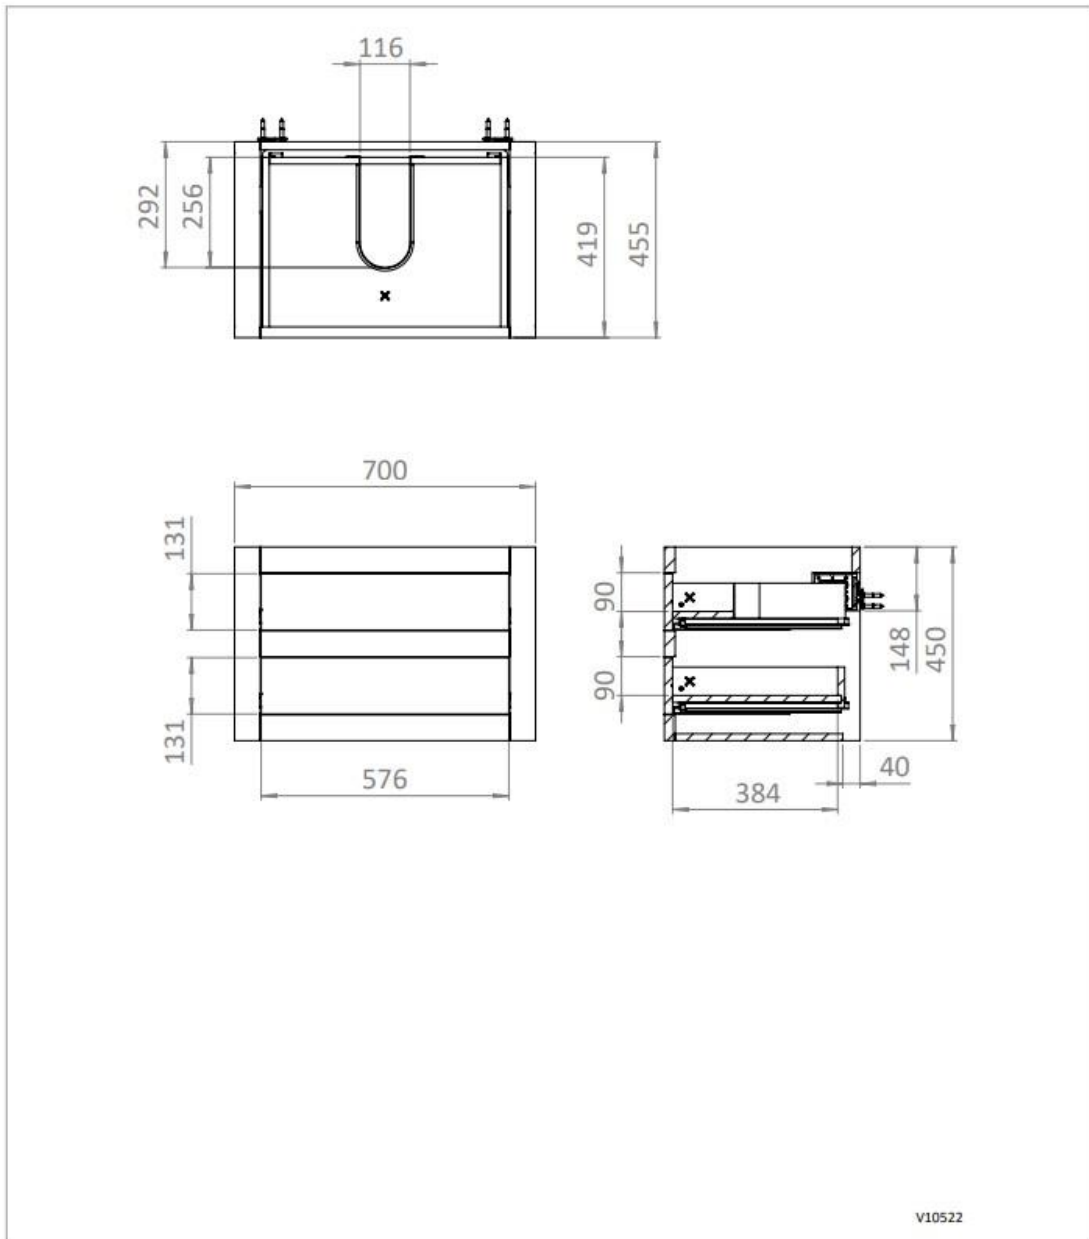

TECHNICAL DIMENSIONS

Dimensions in mm unless otherwise specified.

Tolerances (per material type) apply.