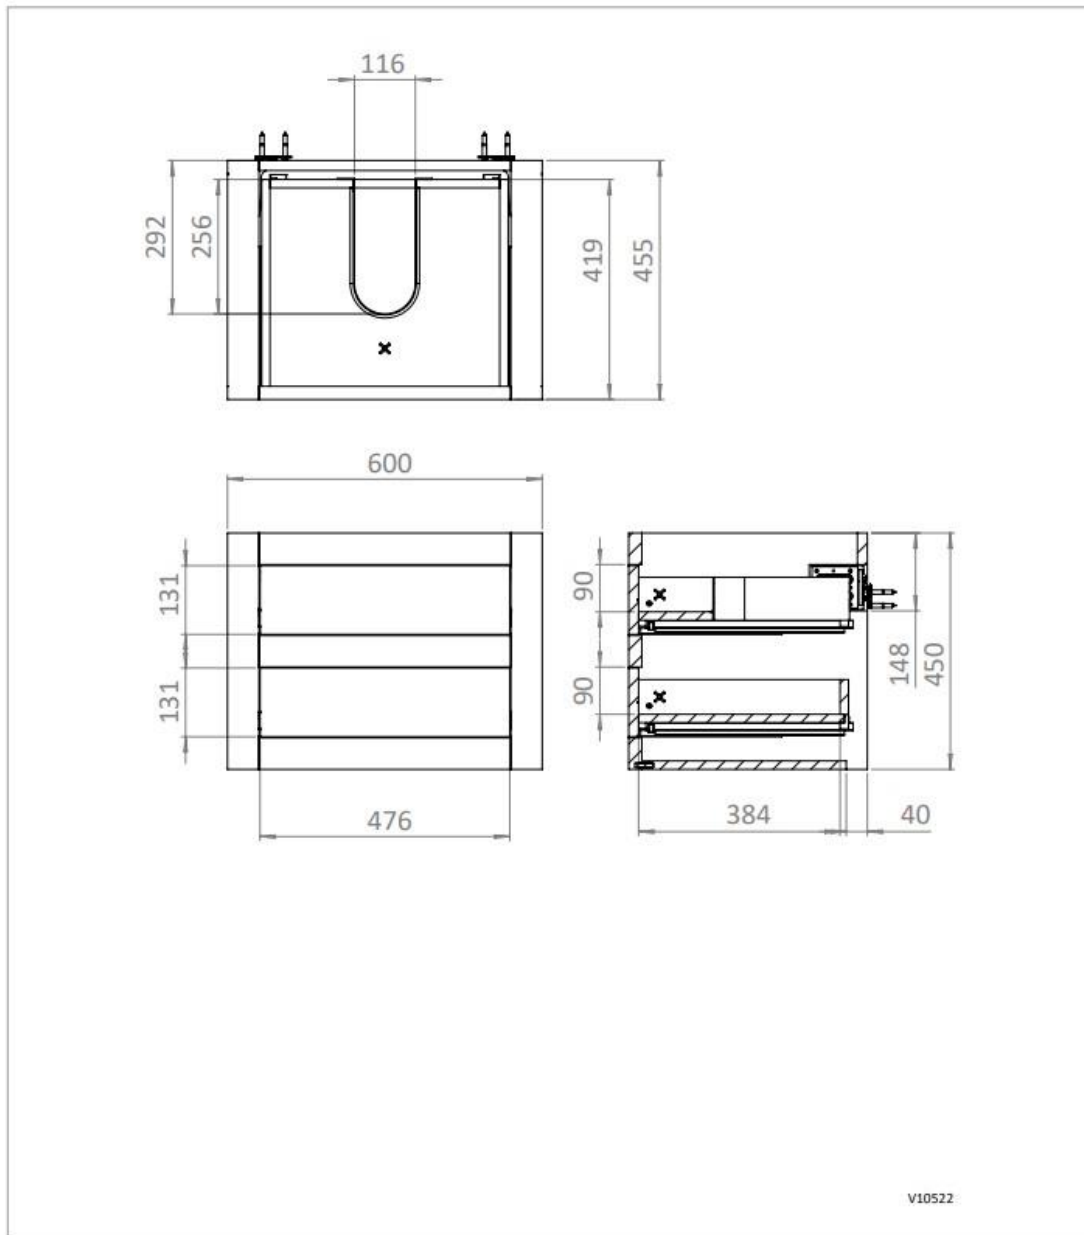

TECHNICAL DIMENSIONS

Dimensions in mm unless otherwise specified.

Tolerances (per material type) apply.