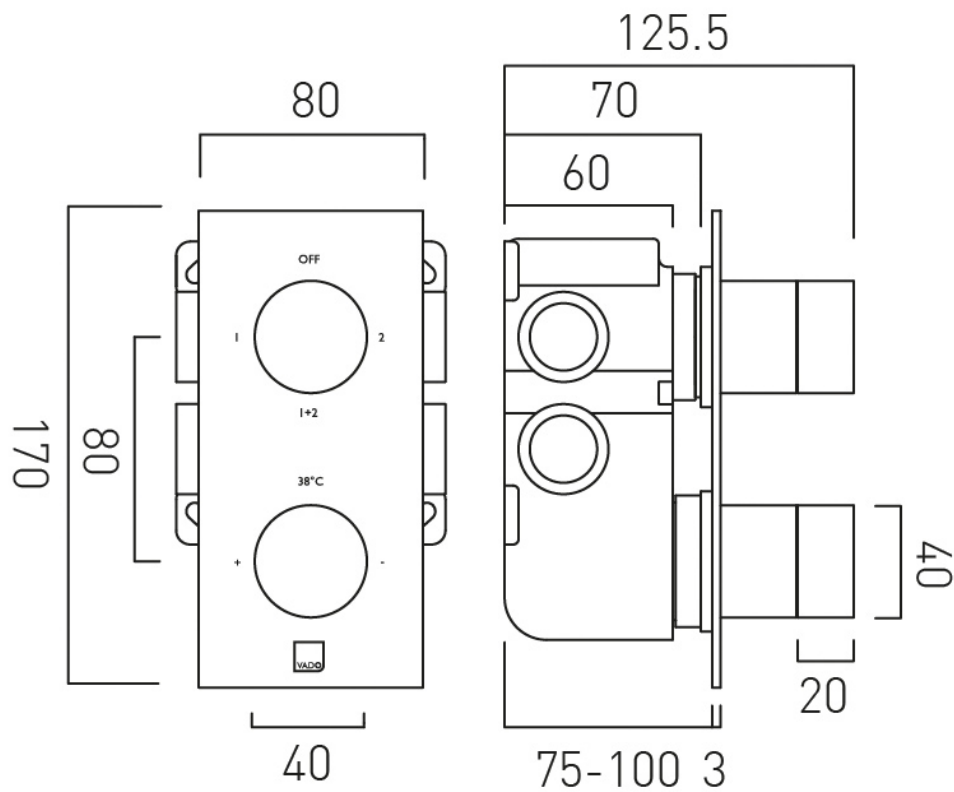

## DESCRIPTION:

Tablet Knurled Accents 2 outlet 2 handle vertical concealed thermostatic shower valve with all-flow function  
thermostatic cartridge V-704-34S  
diverter cartridge FL-802-33/2MX  
2 x 3/4" female inlets / 2 x 3/4" female outlets  
includes 3/4" - 1/2" adaptors  
supplied with mortar/tile guard  
min-max wall mount 75-100mm  
optimum installation depth 87mm  
MOP - 0.2 bar LP (shower) 1.0 bar MP (bath)

# TECHNICAL DRAWING

**COLLECTION:** KNURLED ACCENTS

**PRODUCT CODE:** TAB-148/2-CPK

tel: 01934 744466  
email: sales@vado.com  
www.vado.com

**where inspiration flows**  
taps | showering | accessories