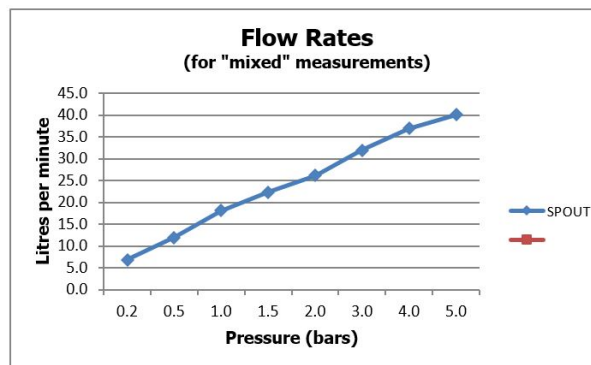

MINIMUM OPERATING PRESSURE:

0.2 bar LP (shower) 1.0 bar MP (bath)

15 year guarantee

tel: 01934 744466
email: sales@vado.com
www.vado.com

where inspiration flows
taps | showering | accessories