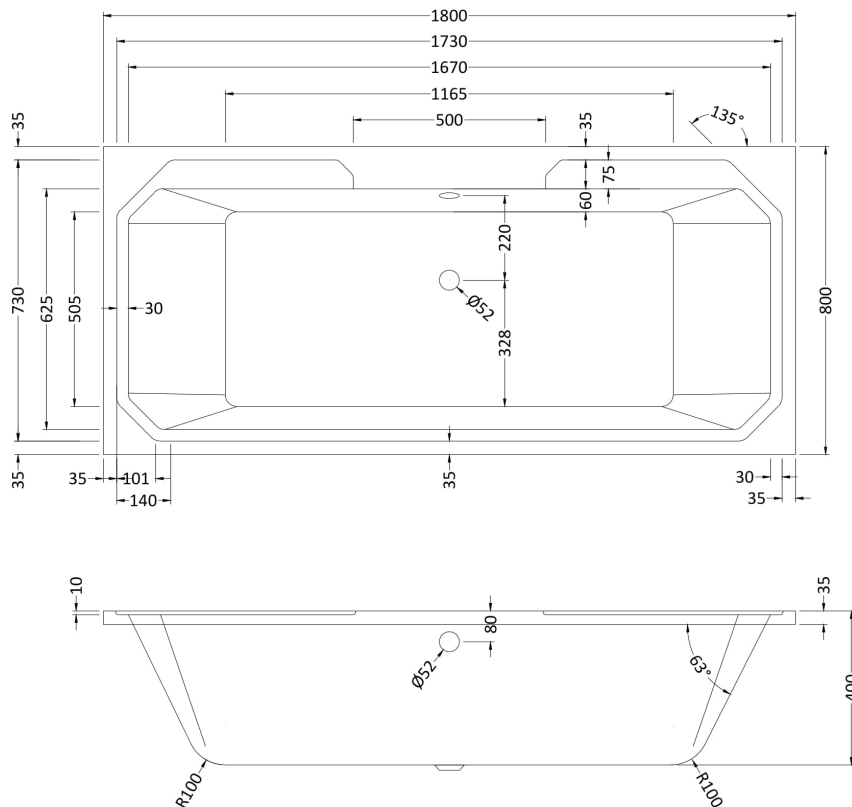

ACRYLIC BATH'S

Washington 1800 x 8000 Double Ended Bath

RAK
CERAMICS

SPECIFICATION/CODE REFERENCE

Please use the reference codes shown below:

RAKWTNBAT1880

SIZE 1800 x 800 x 400 mm

TAP HOLE Undrilled

WEIGHT 22.00 kg

WATER CAPACITY 215 Litres to overflow

MATERIAL 4 mm

COLOURS White

FIXING Supplied with adjustable legs

WARRANTY 25 Years

Dimensions: All measurements are in millimeters and are subject to normal manufacturing variations.