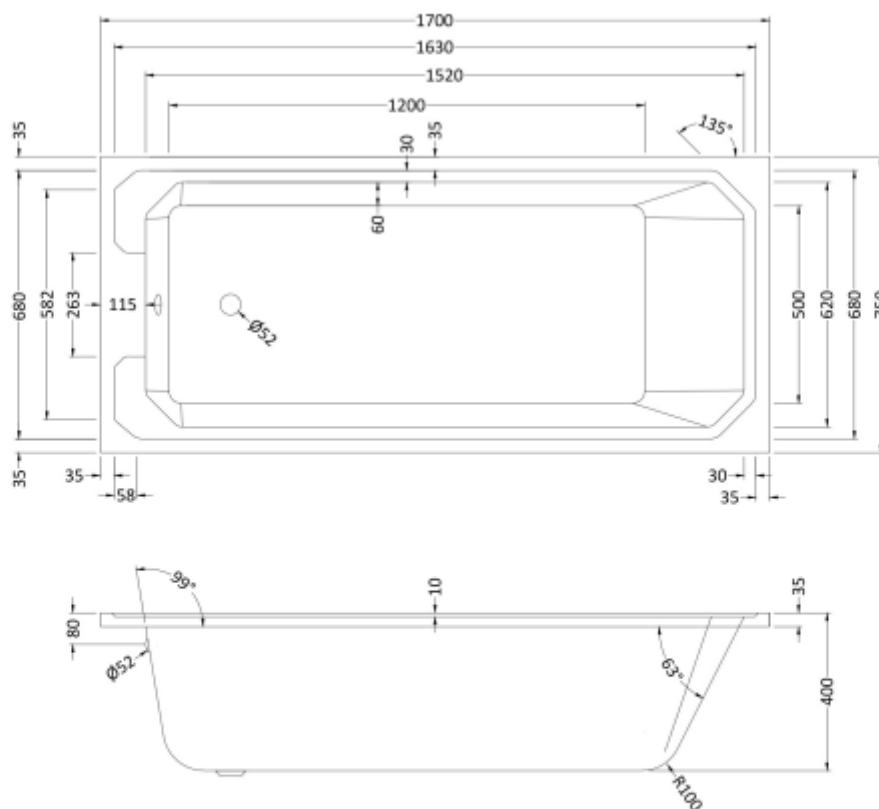

ACRYLIC BATH'S

Washington 1700 x 700 Single Ended Bath

RAK
CERAMICS

SPECIFICATION/CODE REFERENCE

Please use the reference codes shown below:

RAKWTNBAT1770

SIZE	1700 x 700 x 400 mm
TAP HOLE	Undrilled
WEIGHT	10.00 kg
WATER CAPACITY	178 Litres to overflow
MATERIAL	4 mm
COLOURS	White
FIXING	Supplied with adjustable legs
WARRANTY	25 Years

Dimensions: All measurements are in millimeters and are subject to normal manufacturing variations.

Note: Due to a continuing development programme to improve design and performance, the manufacturer reserves all rights to vary specifications without prior informations. Please note accessories are for photographic use only.

Washington 1700 x 750 Single Ended Bath

RAK
CERAMICS

SPECIFICATION/CODE REFERENCE

Please use the reference codes shown below:

RAKWTNBAT1775

SIZE	1700 x 750 x 400 mm
TAP HOLE	Undrilled
WEIGHT	10.00 kg
WATER CAPACITY	193 Litres to overflow
MATERIAL	4 mm
COLOURS	White
FIXING	Supplied with adjustable legs
WARRANTY	25 Years