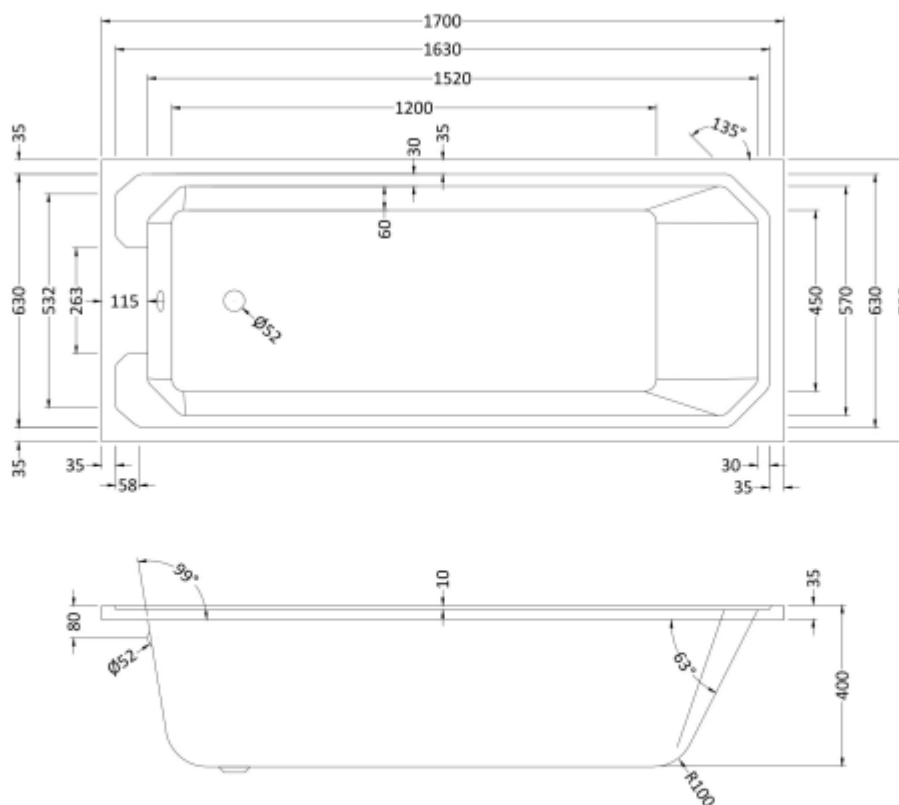

ACRYLIC BATH'S

Washington 1700 x 700 Single Ended Bath

RAK
CERAMICS

SPECIFICATION/CODE REFERENCE

Please use the reference codes shown below:

RAKWTNBAT1770

SIZE	1700 x 700 x 400 mm
TAP HOLE	Undrilled
WEIGHT	10.00 kg
WATER CAPACITY	178 Litres to overflow
MATERIAL	4 mm
COLOURS	White
FIXING	Supplied with adjustable legs
WARRANTY	25 Years

Dimensions: All measurements are in millimeters and are subject to normal manufacturing variations.

Note: Due to a continuing development programme to improve design and performance, the manufacturer reserves all rights to vary specifications without prior informations. Please note accessories are for photographic use only.

Washington 1700 x 750 Single Ended Bath

RAK
CERAMICS

SPECIFICATION/CODE REFERENCE

Please use the reference codes shown below:

RAKWTNBAT1775

SIZE	1700 x 750 x 400 mm
TAP HOLE	Undrilled
WEIGHT	10.00 kg
WATER CAPACITY	193 Litres to overflow
MATERIAL	4 mm
COLOURS	White
FIXING	Supplied with adjustable legs
WARRANTY	25 Years