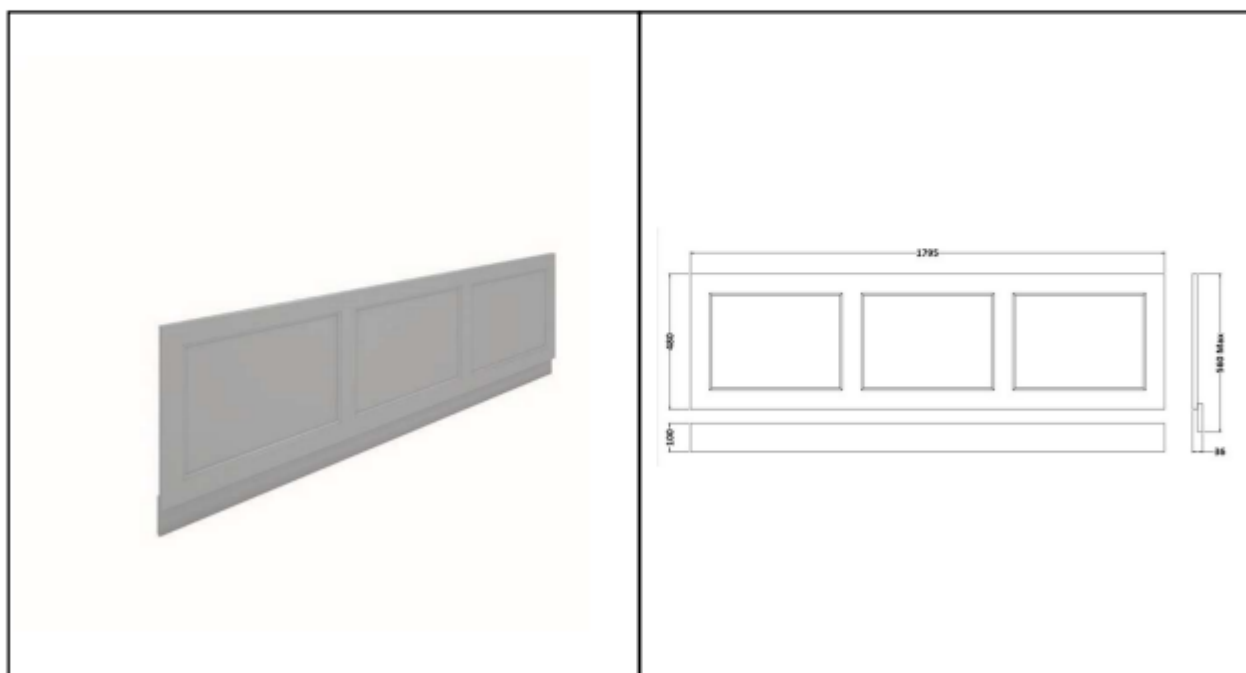

RAK WASHINGTON FURNITURE
1700 Bath Front Panel & Plinth

RAK
CERAMICS

Dimensions:	1700w x 36d x 480h mm
Colour:	GREY / GREIGE / WHITE / BLACK / CAPPUCCINO
Code:	RAKWFP170XXX
Warranty:	2 YEARS
Weight:	6.00 KG

Dimensions: All Dimensions in mm tolerance $\pm 5\%$ for below 200mm and $\pm 3\%$ for above 200mm.
Note: Due to a continuing development programme to improve design and performance the manufacturer reserves all rights to vary specifications without prior information.
Please note accessories are for photographic use only.

RAK WASHINGTON FURNITURE
1800 Bath Front Panel & Plinth

RAK
CERAMICS

Dimensions: 1795w x 36d x 480h mm

Colour: GREY / GREIGE / WHITE /
BLACK / CAPPUCCINO

Code: RAKWFP180XXX

Warranty: 2 YEARS

Weight: 6.50 KG