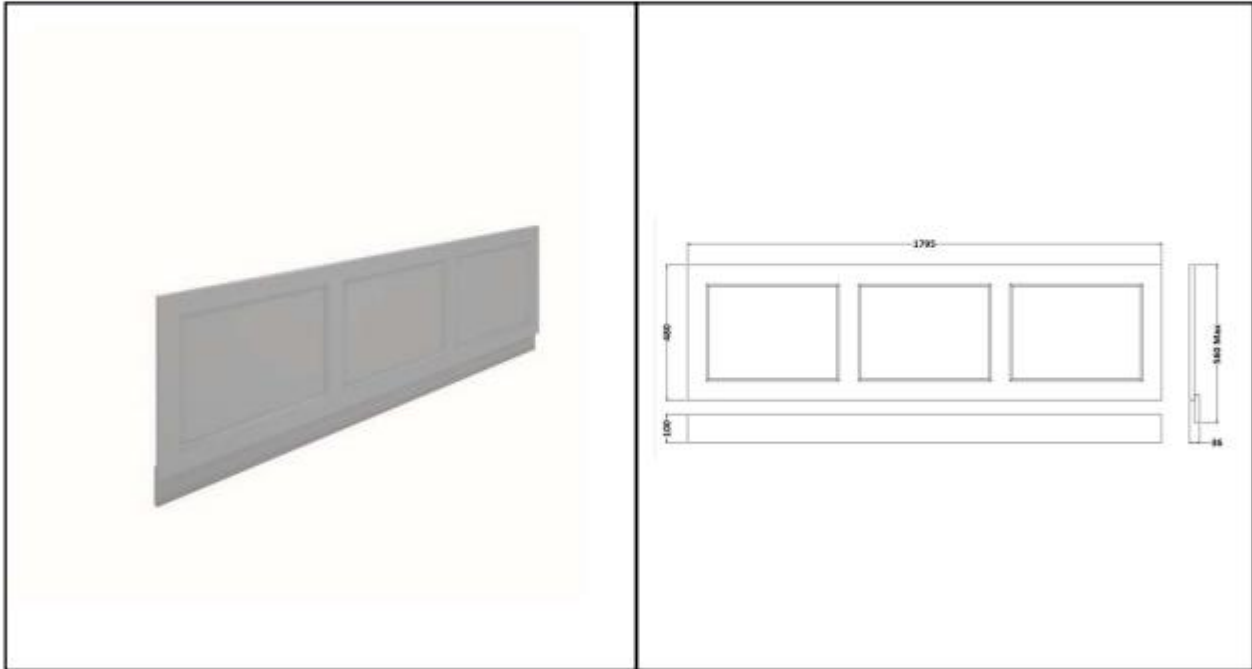

RAK WASHINGTON FURNITURE
1700 Bath Front Panel & Plinth

RAK
CERAMICS

Dimensions:	1700w x 36d x 480h mm
Colour:	GREY / GREIGE / WHITE / BLACK / CAPPUCCINO
Code:	RAKWFP170XXX
Warranty:	2 YEARS
Weight:	6.00 KG

Dimensions: All Dimensions in mm tolerance $\pm 5\%$ for below 200mm and $\pm 3\%$ for above 200mm.
Note: Due to a continuing development programme to improve design and performance the manufacturer reserves all rights to vary specifications without prior information.
Please note accessories are for photographic use only.

RAK WASHINGTON FURNITURE
1800 Bath Front Panel & Plinth

RAK
CERAMICS

Dimensions: 1795w x 36d x 480h mm

Colour: GREY / GREIGE / WHITE /
BLACK / CAPPUCCINO

Code: RAKWFP180XXX

Warranty: 2 YEARS

Weight: 6.50 KG