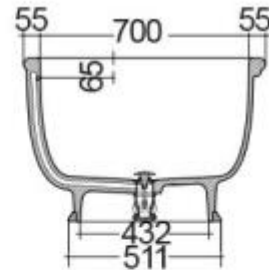

RAK-WASHINGTON - WTBT15681500 - MATT WHITE

RAK
CERAMICS

Bathtubs

Technical specifications

Dimensions: 1560 x 810 mm

Weight: 91 Kg

Color: MATT WHITE - 500

Suites: [RAK-WASHINGTON](#)

Code	Name
WTBT15681500	RAK-WASHINGTON COUNTER TOP BATHTUB - 156X81

Dimensions: All dimensions in mm tolerance $\pm 5\%$ for below 200mm and $\pm 3\%$ for above 200mm.

Note: Due to a continuing development programme to improve design and performance, the manufacturer reserves all rights to vary specifications without prior information.

Please note accessories are for photographic use only.

RAK-WASHINGTON - WTBT15681503 - MATT GREY - 503

RAK
CERAMICS

Bathtubs

Technical specifications

Dimensions: 1560 x 810 mm

Weight: 91 Kg

Color: MATT GREY - 503

Suites: [RAK-WASHINGTON](#)

Code	Name
WTBT15681503	RAK-WASHINGTON COUNTER TOP BATHTUB - 156X81

Dimensions: All dimensions in mm tolerance $\pm 5\%$ for below 200mm and $\pm 3\%$ for above 200mm.

Note: Due to a continuing development programme to improve design and performance, the manufacturer reserves all rights to vary specifications without prior information.