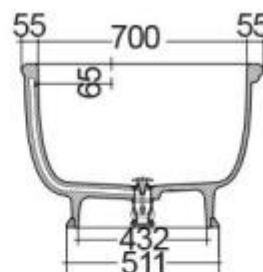

Please note accessories are for photographic use only.

RAK-WASHINGTON - WTBT15681504 - MATT BLACK - 504

RAK
CERAMICS

Bathtubs

Technical specifications

Dimensions: 1560 x 810 mm

Weight: 91 Kg

Color: MATT BLACK - 504

Suites: [RAK-WASHINGTON](#)

Code	Name
WTBT15681504	RAK-WASHINGTON COUNTER TOP BATHTUB - 156X81

Dimensions: All dimensions in mm tolerance $\pm 5\%$ for below 200mm and $\pm 3\%$ for above 200mm.

Note: Due to a continuing development programme to improve design and performance, the manufacturer reserves all rights to vary specifications without prior information.

Please note accessories are for photographic use only.

RAK-WASHINGTON - WTBT15681505 - MATT GREIGE

RAK
CERAMICS

Bathtubs

Technical specifications

Dimensions: 1560 x 810 mm

Weight: 91 Kg

Color: MATT BEIGE - 505

Suites: [RAK-WASHINGTON](#)

Code	Name
WTBT15681505	RAK-WASHINGTON COUNTER TOP BATHTUB - 156X81

Dimensions: All dimensions in mm tolerance $\pm 5\%$ for below 200mm and $\pm 3\%$ for above 200mm.

Note: Due to a continuing development programme to improve design and performance, the manufacturer reserves all rights to vary specifications without prior information.