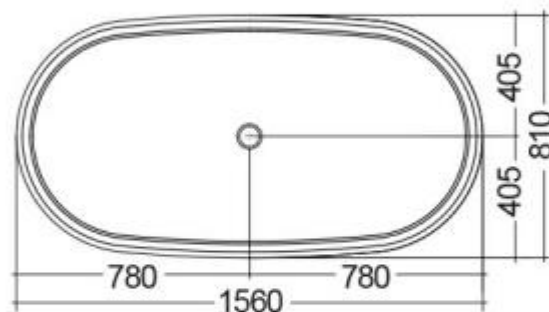

Please note accessories are for photographic use only.

RAK-WASHINGTON - WTBT15681504 - MATT BLACK - 504

RAK
CERAMICS

Bathtubs

Technical specifications

Dimensions: 1560 x 810 mm

Weight: 91 Kg

Color: MATT BLACK - 504

Please note accessories are for photographic use only.

RAK-WASHINGTON - WTBT15681505 - MATT GREIGE

RAK
CERAMICS

Bathtubs

Technical specifications

Dimensions: 1560 x 810 mm

Weight: 91 Kg

Color: MATT BEIGE - 505

Suites: [RAK-WASHINGTON](#)

Code	Name
WTBT15681505	RAK-WASHINGTON COUNTER TOP BATHTUB - 156X81

Dimensions: All dimensions in mm tolerance $\pm 5\%$ for below 200mm and $\pm 3\%$ for above 200mm.

Note: Due to a continuing development programme to improve design and performance, the manufacturer reserves all rights to vary specifications without prior information.

Please note accessories are for photographic use only.

RAK-WASHINGTON - WTBT15681514 - MATT CAPPUCCINO - 514

RAK
CERAMICS

Bathtubs

Technical specifications

Dimensions: 1560 x 810 mm

Weight: 91 Kg

Color: MATT CAPPUCCINO - 514