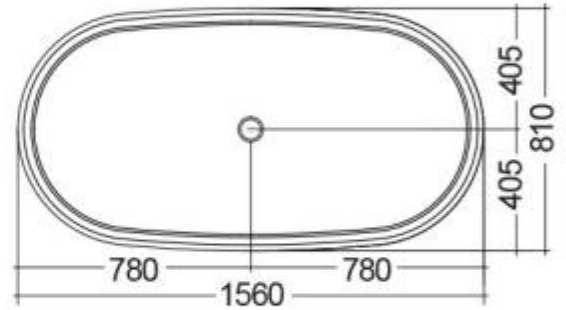

RAK-WASHINGTON - WTBT15681500 - MATT WHITE

RAK
CERAMICS

Bathtubs

Technical specifications

Dimensions: 1560 x 810 mm

Weight: 91 Kg

Color: MATT WHITE - 500

Suites: [RAK-WASHINGTON](#)

Code	Name
WTBT15681500	RAK-WASHINGTON COUNTER TOP BATHTUB - 156X81

Dimensions: All dimensions in mm tolerance $\pm 5\%$ for below 200mm and $\pm 3\%$ for above 200mm.

Note: Due to a continuing development programme to improve design and performance, the manufacturer reserves all rights to vary specifications without prior information.

Please note accessories are for photographic use only.

RAK-WASHINGTON - WTBT15681503 - MATT GREY - 503

RAK
CERAMICS

Bathtubs

Technical specifications

Dimensions: 1560 x 810 mm

Weight: 91 Kg

Color: MATT GREY - 503

Please note accessories are for photographic use only.

RAK-WASHINGTON - WTBT15681504 - MATT BLACK - 504

RAK
CERAMICS

Bathtubs

Technical specifications

Dimensions: 1560 x 810 mm

Weight: 91 Kg

Color: MATT BLACK - 504