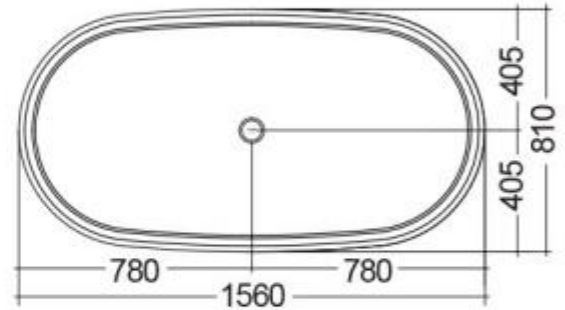

RAK-WASHINGTON - WTBT15681500 - MATT WHITE

RAK
CERAMICS

Bathtubs

Technical specifications

Dimensions: 1560 x 810 mm

Weight: 91 Kg

Color: MATT WHITE - 500

Suites: [RAK-WASHINGTON](#)

Please note accessories are for photographic use only.

RAK-WASHINGTON - WTBT15681503 - MATT GREY - 503

RAK
CERAMICS

Bathtubs

Technical specifications

Dimensions: 1560 x 810 mm

Weight: 91 Kg

Color: MATT GREY - 503

Suites: [RAK-WASHINGTON](#)

Code	Name
WTBT15681503	RAK-WASHINGTON COUNTER TOP BATHTUB - 156X81

Dimensions: All dimensions in mm tolerance $\pm 5\%$ for below 200mm and $\pm 3\%$ for above 200mm.

Note: Due to a continuing development programme to improve design and performance, the manufacturer reserves all rights to vary specifications without prior information.

Please note accessories are for photographic use only.

RAK-WASHINGTON - WTBT15681504 - MATT BLACK - 504

RAK
CERAMICS

Bathtubs

Technical specifications

Dimensions: 1560 x 810 mm

Weight: 91 Kg

Color: MATT BLACK - 504