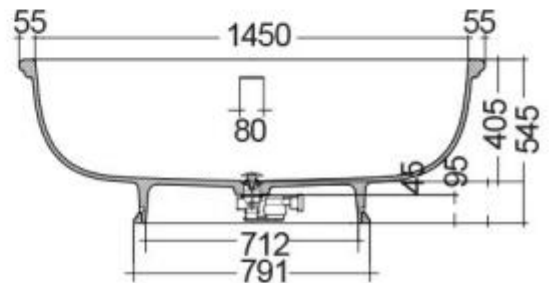

Please note accessories are for photographic use only.

RAK-WASHINGTON - WTBT15681503 - MATT GREY - 503

RAK
CERAMICS

Bathtubs

Technical specifications

Dimensions: 1560 x 810 mm

Weight: 91 Kg

Color: MATT GREY - 503

Suites: [RAK-WASHINGTON](#)

Code	Name
WTBT15681503	RAK-WASHINGTON COUNTER TOP BATHTUB - 156X81

Dimensions: All dimensions in mm tolerance $\pm 5\%$ for below 200mm and $\pm 3\%$ for above 200mm.

Note: Due to a continuing development programme to improve design and performance, the manufacturer reserves all rights to vary specifications without prior information.

Please note accessories are for photographic use only.

RAK-WASHINGTON - WTBT15681504 - MATT BLACK - 504

RAK
CERAMICS

Bathtubs

Technical specifications

Dimensions: 1560 x 810 mm

Weight: 91 Kg

Color: MATT BLACK - 504

Suites: [RAK-WASHINGTON](#)

Code	Name
WTBT15681504	RAK-WASHINGTON COUNTER TOP BATHTUB - 156X81

Dimensions: All dimensions in mm tolerance $\pm 5\%$ for below 200mm and $\pm 3\%$ for above 200mm.

Note: Due to a continuing development programme to improve design and performance, the manufacturer reserves all rights to vary specifications without prior information.