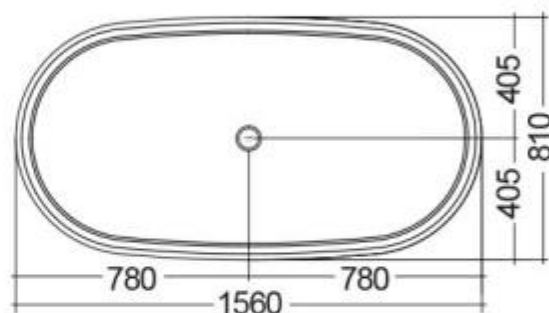

Please note accessories are for photographic use only.

RAK-WASHINGTON - WTBT15681504 - MATT BLACK - 504

RAK
CERAMICS

Bathtubs

Technical specifications

Dimensions: 1560 x 810 mm

Weight: 91 Kg

Color: MATT BLACK - 504

Suites: [RAK-WASHINGTON](#)

Code	Name
WTBT15681504	RAK-WASHINGTON COUNTER TOP BATHTUB - 156X81

Dimensions: All dimensions in mm tolerance $\pm 5\%$ for below 200mm and $\pm 3\%$ for above 200mm.

Note: Due to a continuing development programme to improve design and performance, the manufacturer reserves all rights to vary specifications without prior information.

Please note accessories are for photographic use only.

RAK-WASHINGTON - WTBT15681505 - MATT GREIGE

RAK
CERAMICS

Bathtubs

Technical specifications

Dimensions: 1560 x 810 mm

Weight: 91 Kg

Color: MATT BEIGE - 505

Please note accessories are for photographic use only.

RAK-WASHINGTON - WTBT15681514 - MATT CAPPUCCINO - 514

RAK
CERAMICS

Bathtubs

Technical specifications

Dimensions: 1560 x 810 mm

Weight: 91 Kg

Color: MATT CAPPUCCINO - 514