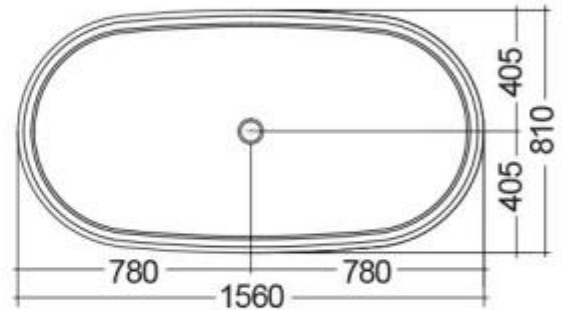

RAK-WASHINGTON - WTBT15681500 - MATT WHITE

RAK
CERAMICS

Bathtubs

Technical specifications

Dimensions: 1560 x 810 mm

Weight: 91 Kg

Color: MATT WHITE - 500

Suites: [RAK-WASHINGTON](#)

Code	Name
WTBT15681500	RAK-WASHINGTON COUNTER TOP BATHTUB - 156X81

Dimensions: All dimensions in mm tolerance $\pm 5\%$ for below 200mm and $\pm 3\%$ for above 200mm.

Note: Due to a continuing development programme to improve design and performance, the manufacturer reserves all rights to vary specifications without prior information.

Please note accessories are for photographic use only.

RAK-WASHINGTON - WTBT15681503 - MATT GREY - 503

RAK
CERAMICS

Bathtubs

Technical specifications

Dimensions: 1560 x 810 mm

Weight: 91 Kg

Color: MATT GREY - 503

Please note accessories are for photographic use only.

RAK-WASHINGTON - WTBT15681504 - MATT BLACK - 504

RAK
CERAMICS

Bathtubs

Technical specifications

Dimensions: 1560 x 810 mm

Weight: 91 Kg

Color: MATT BLACK - 504