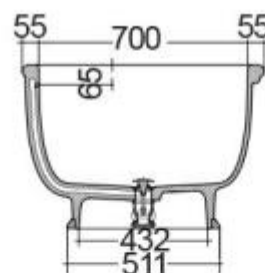

Please note accessories are for photographic use only.

RAK-WASHINGTON - WTBT15681505 - MATT GREIGE

RAK
CERAMICS

Bathtubs

Technical specifications

Dimensions: 1560 x 810 mm

Weight: 91 Kg

Color: MATT BEIGE - 505

Suites: [RAK-WASHINGTON](#)

Code	Name
WTBT15681505	RAK-WASHINGTON COUNTER TOP BATHTUB - 156X81

Dimensions: All dimensions in mm tolerance $\pm 5\%$ for below 200mm and $\pm 3\%$ for above 200mm.

Note: Due to a continuing development programme to improve design and performance, the manufacturer reserves all rights to vary specifications without prior information.

Please note accessories are for photographic use only.

RAK-WASHINGTON - WTBT15681514 - MATT CAPPUCCINO - 514

RAK
CERAMICS

Bathtubs

Technical specifications

Dimensions: 1560 x 810 mm

Weight: 91 Kg

Color: MATT CAPPUCCINO - 514

Suites: [RAK-WASHINGTON](#)

Code	Name
WTBT15681514	RAK-WASHINGTON COUNTER TOP BATHTUB - 156X81

Dimensions: All dimensions in mm tolerance $\pm 5\%$ for below 200mm and $\pm 3\%$ for above 200mm.

Note: Due to a continuing development programme to improve design and performance, the manufacturer reserves all rights to vary specifications without prior information.