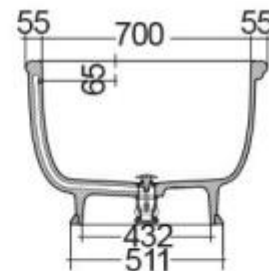

Please note accessories are for photographic use only.

RAK-WASHINGTON - WTBT15681503 - MATT GREY - 503

RAK
CERAMICS

Bathtubs

Technical specifications

Dimensions: 1560 x 810 mm

Weight: 91 Kg

Color: MATT GREY - 503

Suites: [RAK-WASHINGTON](#)

Code	Name
WTBT15681503	RAK-WASHINGTON COUNTER TOP BATHTUB - 156X81

Dimensions: All dimensions in mm tolerance $\pm 5\%$ for below 200mm and $\pm 3\%$ for above 200mm.

Note: Due to a continuing development programme to improve design and performance, the manufacturer reserves all rights to vary specifications without prior information.

Please note accessories are for photographic use only.

RAK-WASHINGTON - WTBT15681504 - MATT BLACK - 504

RAK
CERAMICS

Bathtubs

Technical specifications

Dimensions: 1560 x 810 mm

Weight: 91 Kg

Color: MATT BLACK - 504

Suites: [RAK-WASHINGTON](#)

Code	Name
WTBT15681504	RAK-WASHINGTON COUNTER TOP BATHTUB - 156X81

Dimensions: All dimensions in mm tolerance $\pm 5\%$ for below 200mm and $\pm 3\%$ for above 200mm.

Note: Due to a continuing development programme to improve design and performance, the manufacturer reserves all rights to vary specifications without prior information.