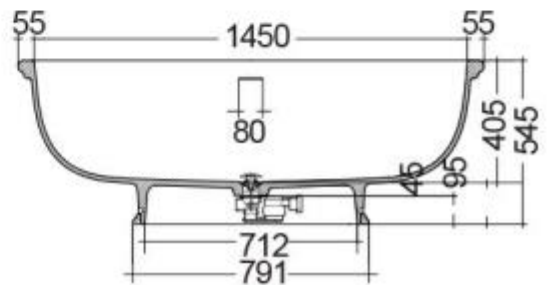

RAK-WASHINGTON - WTBT15681500 - MATT WHITE

RAK
CERAMICS

Bathtubs

Technical specifications

Dimensions: 1560 x 810 mm

Weight: 91 Kg

Color: MATT WHITE - 500

Suites: [RAK-WASHINGTON](#)

Code	Name
WTBT15681500	RAK-WASHINGTON COUNTER TOP BATHTUB - 156X81

Dimensions: All dimensions in mm tolerance $\pm 5\%$ for below 200mm and $\pm 3\%$ for above 200mm.

Note: Due to a continuing development programme to improve design and performance, the manufacturer reserves all rights to vary specifications without prior information.

Please note accessories are for photographic use only.

RAK-WASHINGTON - WTBT15681503 - MATT GREY - 503

RAK
CERAMICS

Bathtubs

Technical specifications

Dimensions: 1560 x 810 mm

Weight: 91 Kg

Color: MATT GREY - 503

Please note accessories are for photographic use only.

RAK-WASHINGTON - WTBT15681504 - MATT BLACK - 504

RAK
CERAMICS

Bathtubs

Technical specifications

Dimensions: 1560 x 810 mm

Weight: 91 Kg

Color: MATT BLACK - 504