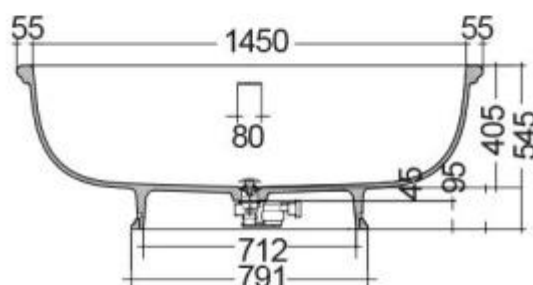

Please note accessories are for photographic use only.

RAK-WASHINGTON - WTBT15681505 - MATT GREIGE

RAK
CERAMICS

Bathtubs

Technical specifications

Dimensions: 1560 x 810 mm

Weight: 91 Kg

Color: MATT BEIGE - 505

Suites: [RAK-WASHINGTON](#)

Code	Name
WTBT15681505	RAK-WASHINGTON COUNTER TOP BATHTUB - 156X81

Dimensions: All dimensions in mm tolerance $\pm 5\%$ for below 200mm and $\pm 3\%$ for above 200mm.

Note: Due to a continuing development programme to improve design and performance, the manufacturer reserves all rights to vary specifications without prior information.

Please note accessories are for photographic use only.

RAK-WASHINGTON - WTBT15681514 - MATT CAPPUCCINO - 514

RAK
CERAMICS

Bathtubs

Technical specifications

Dimensions: 1560 x 810 mm

Weight: 91 Kg

Color: MATT CAPPUCCINO - 514

Suites: [RAK-WASHINGTON](#)

Code	Name
WTBT15681514	RAK-WASHINGTON COUNTER TOP BATHTUB - 156X81

Dimensions: All dimensions in mm tolerance $\pm 5\%$ for below 200mm and $\pm 3\%$ for above 200mm.

Note: Due to a continuing development programme to improve design and performance, the manufacturer reserves all rights to vary specifications without prior information.