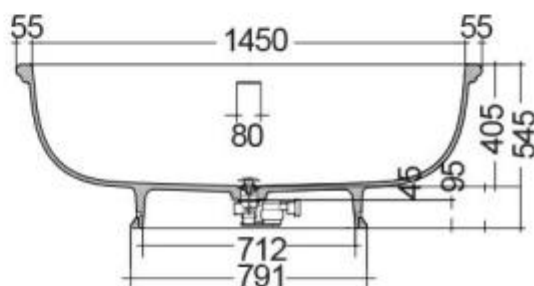

Please note accessories are for photographic use only.

RAK-WASHINGTON - WTBT15681504 - MATT BLACK - 504

RAK
CERAMICS

Bathtubs

Technical specifications

Dimensions: 1560 x 810 mm

Weight: 91 Kg

Color: MATT BLACK - 504

Suites: [RAK-WASHINGTON](#)

Code	Name
WTBT15681504	RAK-WASHINGTON COUNTER TOP BATHTUB - 156X81

Dimensions: All dimensions in mm tolerance $\pm 5\%$ for below 200mm and $\pm 3\%$ for above 200mm.

Note: Due to a continuing development programme to improve design and performance, the manufacturer reserves all rights to vary specifications without prior information.

Please note accessories are for photographic use only.

RAK-WASHINGTON - WTBT15681505 - MATT GREIGE

RAK
CERAMICS

Bathtubs

Technical specifications

Dimensions: 1560 x 810 mm

Weight: 91 Kg

Color: MATT BEIGE - 505

Suites: [RAK-WASHINGTON](#)

Code	Name
WTBT15681505	RAK-WASHINGTON COUNTER TOP BATHTUB - 156X81

Dimensions: All dimensions in mm tolerance $\pm 5\%$ for below 200mm and $\pm 3\%$ for above 200mm.

Note: Due to a continuing development programme to improve design and performance, the manufacturer reserves all rights to vary specifications without prior information.