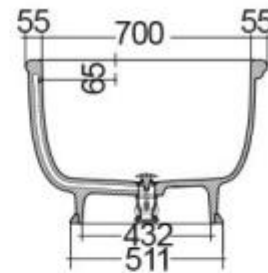

RAK-WASHINGTON - WTBT15681500 - MATT WHITE

RAK
CERAMICS

Bathtubs

Technical specifications

Dimensions: 1560 x 810 mm

Weight: 91 Kg

Color: MATT WHITE - 500

Suites: [RAK-WASHINGTON](#)

Code	Name
WTBT15681500	RAK-WASHINGTON COUNTER TOP BATHTUB - 156X81

Dimensions: All dimensions in mm tolerance $\pm 5\%$ for below 200mm and $\pm 3\%$ for above 200mm.

Note: Due to a continuing development programme to improve design and performance, the manufacturer reserves all rights to vary specifications without prior information.

Please note accessories are for photographic use only.

RAK-WASHINGTON - WTBT15681503 - MATT GREY - 503

RAK
CERAMICS

Bathtubs

Technical specifications

Dimensions: 1560 x 810 mm

Weight: 91 Kg

Color: MATT GREY - 503

Suites: [RAK-WASHINGTON](#)

Code	Name
WTBT15681503	RAK-WASHINGTON COUNTER TOP BATHTUB - 156X81

Dimensions: All dimensions in mm tolerance $\pm 5\%$ for below 200mm and $\pm 3\%$ for above 200mm.

Note: Due to a continuing development programme to improve design and performance, the manufacturer reserves all rights to vary specifications without prior information.