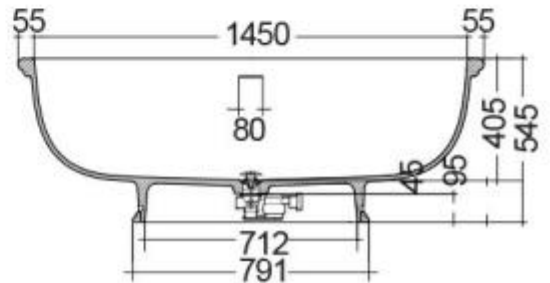

RAK-WASHINGTON - WTBT15681500 - MATT WHITE

RAK
CERAMICS

Bathtubs

Technical specifications

Dimensions: 1560 x 810 mm

Weight: 91 Kg

Color: MATT WHITE - 500

Suites: [RAK-WASHINGTON](#)

Code	Name
WTBT15681500	RAK-WASHINGTON COUNTER TOP BATHTUB - 156X81

Dimensions: All dimensions in mm tolerance $\pm 5\%$ for below 200mm and $\pm 3\%$ for above 200mm.

Note: Due to a continuing development programme to improve design and performance, the manufacturer reserves all rights to vary specifications without prior information.

Please note accessories are for photographic use only.

RAK-WASHINGTON - WTBT15681503 - MATT GREY - 503

RAK
CERAMICS

Bathtubs

Technical specifications

Dimensions: 1560 x 810 mm

Weight: 91 Kg

Color: MATT GREY - 503

Please note accessories are for photographic use only.

RAK-WASHINGTON - WTBT15681504 - MATT BLACK - 504

RAK
CERAMICS

Bathtubs

Technical specifications

Dimensions: 1560 x 810 mm

Weight: 91 Kg

Color: MATT BLACK - 504