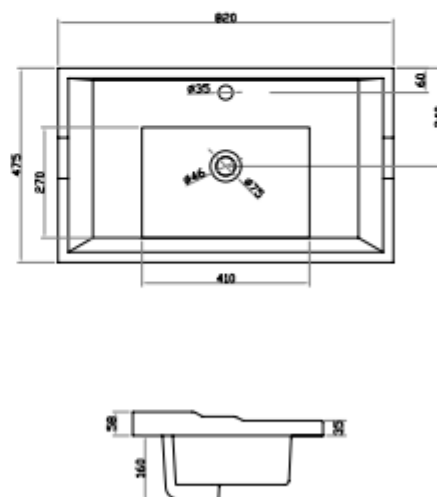

RAK - Washington

Ceramic Basin | 800 | 1TH

RAK
CERAMICS

Dimensions: 820w x 475d x 58h

Colour: Alpine White

Code: RAKWTN80BAS1

Warranty: 25 Years

Weight: 18kg

Dimension: All Dimensions in mm tolerance $\pm 5\%$ for below 200mm and $\pm 3\%$ for above 200mm.

Note: Due to a continuing development programme to improve design and performance the manufacturer reserves all rights to vary specifications without prior information.

Please note all accessories are for photographic use only.