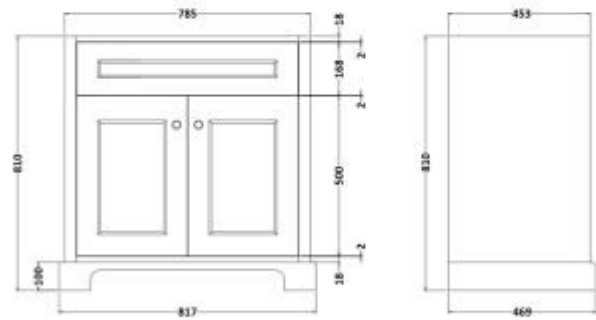

Dimension: All Dimensions in mm tolerance $\pm 5\%$ for below 200mm and $\pm 3\%$ for above 200mm.

Note: Due to a continuing development programme to improve design and performance the manufacturer reserves all rights to vary specifications without prior information.

Weight: 18kg

Dimension: All Dimensions in mm tolerance $\pm 5\%$ for below 200mm and $\pm 3\%$ for above 200mm.

Note: Due to a continuing development programme to improve design and performance the manufacturer reserves all rights to vary specifications without prior information.

Please note all accessories are for photographic use only.

RAK WASHINGTON FURNITURE
800 Basin Unit

RAK
CERAMICS

Dimensions: 817w x 469d x 810h mm

Colour: GREY / GREIGE / WHITE / BLACK / CAPPUCCINO

Code: RAKBU800XXX

Warranty: 2 YEARS

Weight: 36.00 KG

Dimensions: All Dimensions in mm tolerance $\pm 5\%$ for below 200mm and $\pm 3\%$ for above 200mm.

Note: Due to a continuing development programme to improve design and performance the manufacturer reserves all rights to vary specifications without prior information.