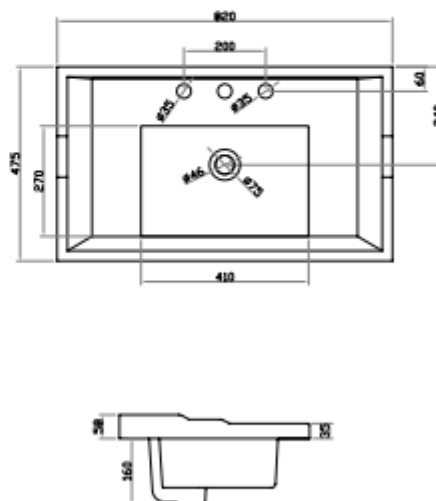

RAK - Washington

Ceramic Basin | 800 | 3TH

RAK
CERAMICS

Dimensions: 820w x 475d x 58h

Colour: Alpine White

Code: RAKWTN80BAS3

Warranty: 25 Years

Weight: 18kg

Dimension: All Dimensions in mm tolerance $\pm 5\%$ for below 200mm and $\pm 3\%$ for above 200mm.

Note: Due to a continuing development programme to improve design and performance the manufacturer reserves all rights to vary specifications without prior information.

Please note all accessories are for photographic use only.