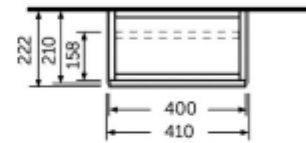

RAK-JOY - JOYWH040SOK

Wall Hung Vanity Unit, Scandinavian Oak

RAK
CERAMICS

Technical specifications

Dimensions: 410 x 210 mm

Color: Scandinavian Oak

Suites: [RAK-JOY](#)

Code	Name

JOYWH040SOK	40CM Wall Hung Vanity Unit - Scandinavian Oak

Dimensions: All dimensions in mm tolerance +5% for below 200mm and +3% for above 200mm.
Note: Due to a continuing development programme to improve design and performance, the manufacturer reserves all rights to vary specifications without prior information.
Please note accessories are for photographic use only.