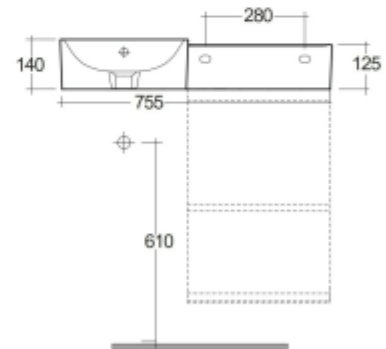

### Technical specifications

Dimensions: 765 x 360 mm

Color: Alpine White

Shape of basin: Square

Ledge: yes

Overflow hole: yes

Suites: [RAK-Petit](#)

## Technical specifications

Dimensions: 765 x 360 mm

Color: Alpine White

Shape of basin: Square

Ledge: yes

Overflow hole: yes

Suites: [RAK-Petit](#)

### Technical specifications

Dimensions: 400 x 220 mm

Weight: 11 Kg

Color: Pure White

Suites: [RAK-JOY UNO](#)  
[RAK-JOY](#)

Code	Name
JOYWH040PWH	40CM Wall Hung Vanity Unit

Dimensions: All dimensions in mm. Tolerance of vitreous china & fireclay items:  $\pm 5\%$  for below 200mm and  $\pm 3\%$  for above 200mm; for all other items tolerance  $\pm 1\%$ . Note: Due to a continuing development program to improve design and performance, the manufacturer reserves all rights to vary specifications without prior information. Please note accessories are for photographic use only.

### Technical specifications

Dimensions: 410 x 210 mm

Color: Urban Grey

Suites: [RAK-JOY](#)

Code	Name
JOYWH040PWH	40CM Wall Hung Vanity Unit

Dimensions: All dimensions in mm tolerance +5% for below 200mm and +3% for above 200mm.  
 Note: Due to a continuing development programme to improve design and performance, the manufacturer reserves all rights to vary specifications without prior information.  
 Please note accessories are for photographic use only.