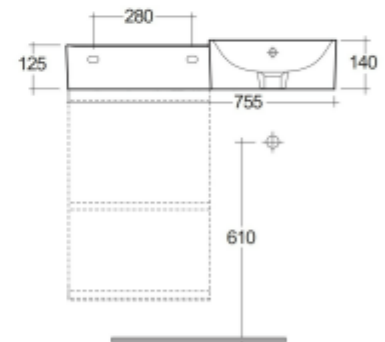

### Technical specifications

Dimensions: 765 x 360 mm

Color: Alpine White

Shape of basin: Square

Ledge: yes

Overflow hole: yes

Suites: [RAK-Petit](#)

### Code Name

PETWB47700AWHA RAK-PETIT WALL HUNG SQUARED WASH BASIN 77 CM  
RIGHT LEDGE - W/O TAP HOLE - PETWB47700AWHA

Dimensions: All dimensions in mm. Tolerance of vitreous china & fireclay items:  $\pm 5\%$  for below 200mm and  $\pm 3\%$  for above 200mm; for all other items tolerance  $\pm 1\%$ . Note: Due to a continuing development program to improve design and performance, the manufacturer reserves all rights to vary specifications without prior information. Please note accessories are for photographic use only.

## Technical specifications

Dimensions: 765 x 360 mm

Color: Alpine White

Shape of basin: Square

Ledge: yes

Overflow hole: yes

Suites: [RAK-Petit](#)

### Technical specifications

Dimensions: 400 x 220 mm

Weight: 11 Kg

Color: Pure White

Suites: [RAK-JOY UNO](#)  
[RAK-JOY](#)

Code	Name
JOYWH040PWH	40CM Wall Hung Vanity Unit

Dimensions: All dimensions in mm. Tolerance of vitreous china & fireclay items:  $\pm 5\%$  for below 200mm and  $\pm 3\%$  for above 200mm; for all other items tolerance  $\pm 1\%$ . Note: Due to a continuing development program to improve design and performance, the manufacturer reserves all rights to vary specifications without prior information. Please note accessories are for photographic use only.