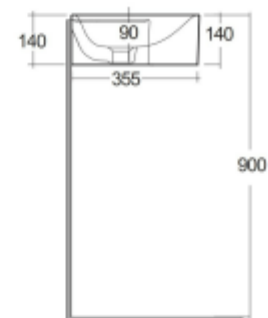

### Technical specifications

Dimensions: 765 x 360 mm

Color: Alpine White

Shape of basin: Square

Ledge: yes

Overflow hole: yes

Suites: [RAK-Petit](#)

## Technical specifications

Dimensions: 765 x 360 mm

Color: Alpine White

Shape of basin: Square

Ledge: yes

Overflow hole: yes

Suites: [RAK-Petit](#)

### Technical specifications

Dimensions: 400 x 220 mm

Weight: 11 Kg

Color: Pure White

Suites: [RAK-JOY UNO](#)  
[RAK-JOY](#)

Code	Name
JOYWH040PWH	40CM Wall Hung Vanity Unit

Dimensions: All dimensions in mm. Tolerance of vitreous china & fireclay items:  $\pm 5\%$  for below 200mm and  $\pm 3\%$  for above 200mm; for all other items tolerance  $\pm 1\%$ . Note: Due to a continuing development program to improve design and performance, the manufacturer reserves all rights to vary specifications without prior information. Please note accessories are for photographic use only.

### Technical specifications

Dimensions: 410 x 210 mm

Color: Urban Grey

Suites: [RAK-JOY](#)

Code	Name
JOYWH040PWH	40CM Wall Hung Vanity Unit

Dimensions: All dimensions in mm tolerance +5% for below 200mm and +3% for above 200mm.  
 Note: Due to a continuing development programme to improve design and performance, the manufacturer reserves all rights to vary specifications without prior information.  
 Please note accessories are for photographic use only.