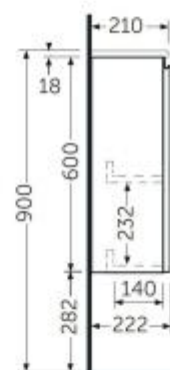

RAK-JOY - JOYWH040MOK

Cloakroom Vanity Unit, MOKA WALNUT

RAK
CERAMICS

Technical specifications

Dimensions: 400 x 220 mm

Weight: 11 Kg

Color: MOKA WALNUT

Suites: [RAK-JOY UNO](#)
[RAK-JOY](#)

Code	Name
JOYWH040MOK	RAK-JOY 40 CM WALL HUNG VANITY UNIT - MOKA

Dimensions: All dimensions in mm. Tolerance of vitreous china & fireclay items: $\pm 5\%$ for below 200mm and $\pm 3\%$ for above 200mm; for all other items tolerance $\pm 1\%$. Note: Due to a continuing development program to improve design and performance, the manufacturer reserves all rights to vary specifications without prior information. Please note accessories are for photographic use only.