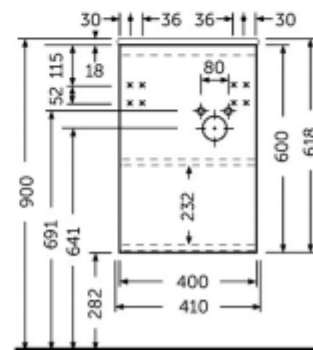

## Technical specifications

Dimensions: 765 x 360 mm

Color: Alpine White

Shape of basin: Square

Ledge: yes

Overflow hole: yes

Suites: [RAK-Petit](#)

### Technical specifications

Dimensions: 400 x 220 mm

Weight: 11 Kg

Color: Pure White

Suites: [RAK-JOY UNO](#)  
[RAK-JOY](#)

Code	Name
JOYWH040PWH	40CM Wall Hung Vanity Unit

Dimensions: All dimensions in mm. Tolerance of vitreous china & fireclay items:  $\pm 5\%$  for below 200mm and  $\pm 3\%$  for above 200mm; for all other items tolerance  $\pm 1\%$ . Note: Due to a continuing development program to improve design and performance, the manufacturer reserves all rights to vary specifications without prior information. Please note accessories are for photographic use only.

### Technical specifications

Dimensions: 410 x 210 mm

Color: Urban Grey

Suites: [RAK-JOY](#)

Code	Name
JOYWH040PWH	40CM Wall Hung Vanity Unit

Dimensions: All dimensions in mm tolerance +5% for below 200mm and +3% for above 200mm.  
 Note: Due to a continuing development programme to improve design and performance, the manufacturer reserves all rights to vary specifications without prior information.  
 Please note accessories are for photographic use only.

### Technical specifications

Dimensions: 410 x 210 mm

Color: Scandinavian Oak

Suites: [RAK-JOY](#)

Code	Name
------	------

JOYWH040SOK	40CM Wall Hung Vanity Unit - Scandinavian Oak
-------------	---

Dimensions: All dimensions in mm tolerance +5% for below 200mm and +3% for above 200mm.  
Note: Due to a continuing development programme to improve design and performance, the manufacturer reserves all rights to vary specifications without prior information.  
Please note accessories are for photographic use only.