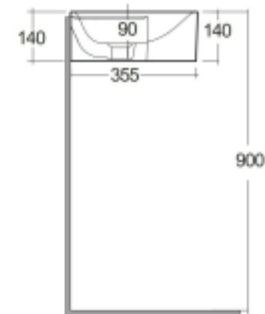

### Technical specifications

Dimensions: 765 x 360 mm

Color: Alpine White

Shape of basin: Square

Ledge: yes

Overflow hole: yes

Suites: [RAK-Petit](#)

### Code Name

PETWB47700AWHA RAK-PETIT WALL HUNG SQUARED WASH BASIN 77 CM  
RIGHT LEDGE - W/O TAP HOLE - PETWB47700AWHA

Dimensions: All dimensions in mm. Tolerance of vitreous china & fireclay items:  $\pm 5\%$  for below 200mm and  $\pm 3\%$  for above 200mm; for all other items tolerance  $\pm 1\%$ . Note: Due to a continuing development program to improve design and performance, the manufacturer reserves all rights to vary specifications without prior information. Please note accessories are for photographic use only.

## Technical specifications

Dimensions: 765 x 360 mm

Color: Alpine White

Shape of basin: Square

Ledge: yes

Overflow hole: yes

Suites: [RAK-Petit](#)

### Technical specifications

Dimensions: 400 x 220 mm

Weight: 11 Kg

Color: Pure White

Suites: [RAK-JOY UNO](#)  
[RAK-JOY](#)

Code	Name
JOYWH040PWH	40CM Wall Hung Vanity Unit

Dimensions: All dimensions in mm. Tolerance of vitreous china & fireclay items:  $\pm 5\%$  for below 200mm and  $\pm 3\%$  for above 200mm; for all other items tolerance  $\pm 1\%$ . Note: Due to a continuing development program to improve design and performance, the manufacturer reserves all rights to vary specifications without prior information. Please note accessories are for photographic use only.