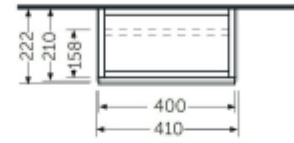

## Technical specifications

Dimensions: 765 x 360 mm

Color: Alpine White

Shape of basin: Square

Ledge: yes

Overflow hole: yes

Suites: [RAK-Petit](#)

## Code Name

PETWB37700AWHA RAK-PETIT WALL HUNG SQUARED WASH BASIN 77 CM  
LEFT LEDGE - W/O TAP HOLE - PETWB37700AWHA

Dimensions: All dimensions in mm. Tolerance of vitreous china & fireclay items:  $\pm 5\%$  for below 200mm and  $\pm 3\%$  for above 200mm; for all other items tolerance  $\pm 1\%$ . Note: Due to a continuing development program to improve design and performance, the manufacturer reserves all rights to vary specifications without prior information. Please note accessories are for photographic use only.

### Technical specifications

Dimensions: 400 x 220 mm

Weight: 11 Kg

Color: Pure White

Suites: [RAK-JOY UNO](#)  
[RAK-JOY](#)

Code	Name
JOYWH040PWH	40CM Wall Hung Vanity Unit

Dimensions: All dimensions in mm. Tolerance of vitreous china & fireclay items:  $\pm 5\%$  for below 200mm and  $\pm 3\%$  for above 200mm; for all other items tolerance  $\pm 1\%$ . Note: Due to a continuing development program to improve design and performance, the manufacturer reserves all rights to vary specifications without prior information. Please note accessories are for photographic use only.