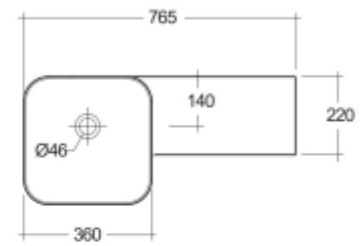

### Technical specifications

Dimensions: 765 x 360 mm

Color: Alpine White

Shape of basin: Square

Ledge: yes

Overflow hole: yes

Suites: [RAK-Petit](#)

## Technical specifications

Dimensions: 765 x 360 mm

Color: Alpine White

Shape of basin: Square

Ledge: yes

Overflow hole: yes

Suites: [RAK-Petit](#)

### Technical specifications

Dimensions: 400 x 220 mm

Weight: 11 Kg

Color: Pure White

Suites: [RAK-JOY UNO](#)  
[RAK-JOY](#)

Code	Name
JOYWH040PWH	40CM Wall Hung Vanity Unit

Dimensions: All dimensions in mm. Tolerance of vitreous china & fireclay items:  $\pm 5\%$  for below 200mm and  $\pm 3\%$  for above 200mm; for all other items tolerance  $\pm 1\%$ . Note: Due to a continuing development program to improve design and performance, the manufacturer reserves all rights to vary specifications without prior information. Please note accessories are for photographic use only.

### Technical specifications

Dimensions: 410 x 210 mm

Color: Urban Grey

Suites: [RAK-JOY](#)

Code	Name
JOYWH040PWH	40CM Wall Hung Vanity Unit

Dimensions: All dimensions in mm tolerance +5% for below 200mm and +3% for above 200mm.  
 Note: Due to a continuing development programme to improve design and performance, the manufacturer reserves all rights to vary specifications without prior information.  
 Please note accessories are for photographic use only.