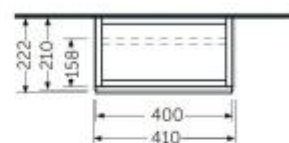

RAK-JOY - JOYWH040MOK

Cloakroom Vanity Unit, MOKA WALNUT

RAK
CERAMICS

Technical specifications

Dimensions: 400 x 220 mm

Weight: 11 Kg

Color: MOKA WALNUT

Suites: [RAK-JOY UNO](#)
[RAK-JOY](#)

Code	Name
JOYWH040MOK	RAK-JOY 40 CM WALL HUNG VANITY UNIT - MOKA

Dimensions: All dimensions in mm. Tolerance of vitreous china & fireclay items: $\pm 5\%$ for below 200mm and $\pm 3\%$ for above 200mm; for all other items tolerance $\pm 1\%$. Note: Due to a continuing development program to improve design and performance, the manufacturer reserves all rights to vary specifications without prior information. Please note accessories are for photographic use only.