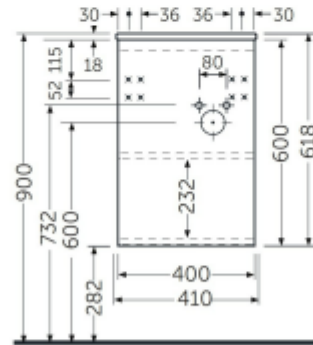

## Technical specifications

Dimensions: 765 x 360 mm

Color: Alpine White

Shape of basin: Square

Ledge: yes

Overflow hole: yes

Suites: [RAK-Petit](#)

## Code Name

PETWB37700AWHA RAK-PETIT WALL HUNG SQUARED WASH BASIN 77 CM  
LEFT LEDGE - W/O TAP HOLE - PETWB37700AWHA

Dimensions: All dimensions in mm. Tolerance of vitreous china & fireclay items:  $\pm 5\%$  for below 200mm and  $\pm 3\%$  for above 200mm; for all other items tolerance  $\pm 1\%$ . Note: Due to a continuing development program to improve design and performance, the manufacturer reserves all rights to vary specifications without prior information. Please note accessories are for photographic use only.

### Technical specifications

Dimensions: 400 x 220 mm

Weight: 11 Kg

Color: Pure White

Suites: [RAK-JOY UNO](#)  
[RAK-JOY](#)

Code	Name
JOYWH040PWH	40CM Wall Hung Vanity Unit

Dimensions: All dimensions in mm. Tolerance of vitreous china & fireclay items:  $\pm 5\%$  for below 200mm and  $\pm 3\%$  for above 200mm; for all other items tolerance  $\pm 1\%$ . Note: Due to a continuing development program to improve design and performance, the manufacturer reserves all rights to vary specifications without prior information. Please note accessories are for photographic use only.

### Technical specifications

Dimensions: 410 x 210 mm

Color: Urban Grey

Suites: [RAK-JOY](#)

Code	Name
JOYWH040PWH	40CM Wall Hung Vanity Unit

Dimensions: All dimensions in mm tolerance +5% for below 200mm and +3% for above 200mm.  
 Note: Due to a continuing development programme to improve design and performance, the manufacturer reserves all rights to vary specifications without prior information.  
 Please note accessories are for photographic use only.