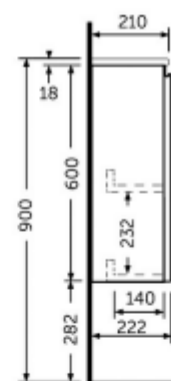

## Technical specifications

Dimensions: 765 x 360 mm

Color: Alpine White

Shape of basin: Square

Ledge: yes

Overflow hole: yes

Suites: [RAK-Petit](#)

### Technical specifications

Dimensions: 400 x 220 mm

Weight: 11 Kg

Color: Pure White

Suites: [RAK-JOY UNO](#)  
[RAK-JOY](#)

Code	Name
JOYWH040PWH	40CM Wall Hung Vanity Unit

Dimensions: All dimensions in mm. Tolerance of vitreous china & fireclay items:  $\pm 5\%$  for below 200mm and  $\pm 3\%$  for above 200mm; for all other items tolerance  $\pm 1\%$ . Note: Due to a continuing development program to improve design and performance, the manufacturer reserves all rights to vary specifications without prior information. Please note accessories are for photographic use only.

### Technical specifications

Dimensions: 410 x 210 mm

Color: Urban Grey

Suites: [RAK-JOY](#)

Code	Name
JOYWH040PWH	40CM Wall Hung Vanity Unit

Dimensions: All dimensions in mm tolerance +5% for below 200mm and +3% for above 200mm.  
 Note: Due to a continuing development programme to improve design and performance, the manufacturer reserves all rights to vary specifications without prior information.  
 Please note accessories are for photographic use only.

### Technical specifications

Dimensions: 410 x 210 mm

Color: Scandinavian Oak

Suites: [RAK-JOY](#)

Code	Name
------	------

JOYWH040SOK	40CM Wall Hung Vanity Unit - Scandinavian Oak
-------------	---

Dimensions: All dimensions in mm tolerance +5% for below 200mm and +3% for above 200mm.  
Note: Due to a continuing development programme to improve design and performance, the manufacturer reserves all rights to vary specifications without prior information.  
Please note accessories are for photographic use only.