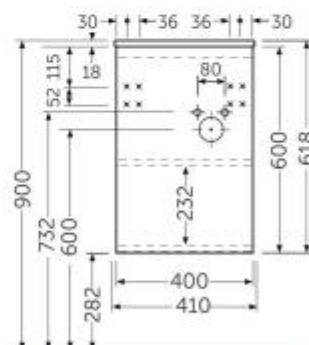

RAK-JOY - JOYWH040MOK

Cloakroom Vanity Unit, MOKA WALNUT

RAK
CERAMICS

Technical specifications

Dimensions: 400 x 220 mm

Weight: 11 Kg

Color: MOKA WALNUT

Suites: [RAK-JOY UNO](#)
[RAK-JOY](#)

Code	Name
JOYWH040MOK	RAK-JOY 40 CM WALL HUNG VANITY UNIT - MOKA

Dimensions: All dimensions in mm. Tolerance of vitreous china & fireclay items: $\pm 5\%$ for below 200mm and $\pm 3\%$ for above 200mm; for all other items tolerance $\pm 1\%$. Note: Due to a continuing development program to improve design and performance, the manufacturer reserves all rights to vary specifications without prior information. Please note accessories are for photographic use only.