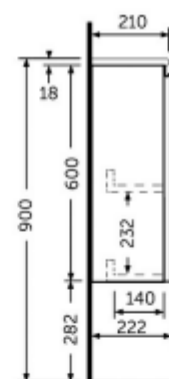

RAK-JOY - JOYWH040EGY

Wall Hung Vanity Unit, Grey Elm

RAK
CERAMICS

Technical specifications

Dimensions: 410 x 210 mm

Color: Grey Elm

Suites: [RAK-JOY](#)

Code	Name

JOYWH040EGY	40CM Wall Hung Vanity Unit - Grey Elm

Dimensions: All dimensions in mm tolerance +5% for below 200mm and +3% for above 200mm.
Note: Due to a continuing development programme to improve design and performance, the manufacturer reserves all rights to vary specifications without prior information.
Please note accessories are for photographic use only.