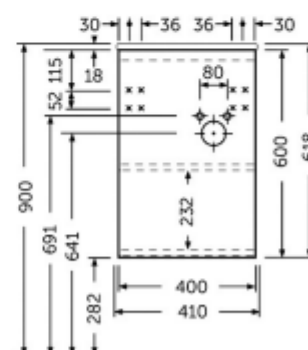

RAK-JOY - JOYWH040EGY

Wall Hung Vanity Unit, Grey Elm

RAK
CERAMICS

Technical specifications

Dimensions: 410 x 210 mm

Color: Grey Elm

Suites: [RAK-JOY](#)

Code	Name

JOYWH040EGY	40CM Wall Hung Vanity Unit - Grey Elm

Dimensions: All dimensions in mm tolerance +5% for below 200mm and +3% for above 200mm.
Note: Due to a continuing development programme to improve design and performance, the manufacturer reserves all rights to vary specifications without prior information.
Please note accessories are for photographic use only.