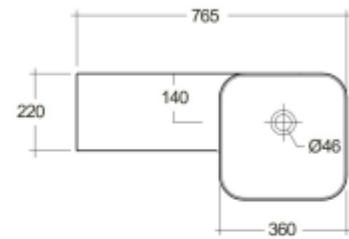

RAK-PETIT - PETWB37700AWHA

Wash basin | Wall Hung

RAK
CERAMICS

Technical specifications

Dimensions: 765 x 360 mm

Color: Alpine White

Shape of basin: Square

Ledge: yes

Overflow hole: yes

Suites: [RAK-Petit](#)

Code Name

PETWB37700AWHA RAK-PETIT WALL HUNG SQUARED WASH BASIN 77 CM
LEFT LEDGE - W/O TAP HOLE - PETWB37700AWHA

Dimensions: All dimensions in mm. Tolerance of vitreous china & fireclay items: $\pm 5\%$ for below 200mm and $\pm 3\%$ for above 200mm; for all other items tolerance $\pm 1\%$. Note: Due to a continuing development program to improve design and performance, the manufacturer reserves all rights to vary specifications without prior information. Please note accessories are for photographic use only.