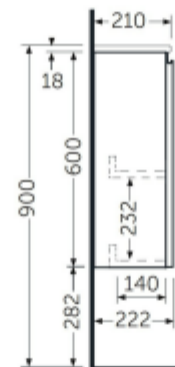

## Technical specifications

Dimensions: 765 x 360 mm

Color: Alpine White

Shape of basin: Square

Ledge: yes

Overflow hole: yes

Suites: [RAK-Petit](#)

## Code Name

PETWB37700AWHA RAK-PETIT WALL HUNG SQUARED WASH BASIN 77 CM  
LEFT LEDGE - W/O TAP HOLE - PETWB37700AWHA

Dimensions: All dimensions in mm. Tolerance of vitreous china & fireclay items:  $\pm 5\%$  for below 200mm and  $\pm 3\%$  for above 200mm; for all other items tolerance  $\pm 1\%$ . Note: Due to a continuing development program to improve design and performance, the manufacturer reserves all rights to vary specifications without prior information. Please note accessories are for photographic use only.

### Technical specifications

Dimensions: 400 x 220 mm

Weight: 11 Kg

Color: Pure White

Suites: [RAK-JOY UNO](#)  
[RAK-JOY](#)

Code	Name
JOYWH040PWH	40CM Wall Hung Vanity Unit

Dimensions: All dimensions in mm. Tolerance of vitreous china & fireclay items:  $\pm 5\%$  for below 200mm and  $\pm 3\%$  for above 200mm; for all other items tolerance  $\pm 1\%$ . Note: Due to a continuing development program to improve design and performance, the manufacturer reserves all rights to vary specifications without prior information. Please note accessories are for photographic use only.

### Technical specifications

Dimensions: 410 x 210 mm

Color: Urban Grey

Suites: [RAK-JOY](#)

Code	Name
JOYWH040PWH	40CM Wall Hung Vanity Unit

Dimensions: All dimensions in mm tolerance +5% for below 200mm and +3% for above 200mm.  
 Note: Due to a continuing development programme to improve design and performance, the manufacturer reserves all rights to vary specifications without prior information.  
 Please note accessories are for photographic use only.