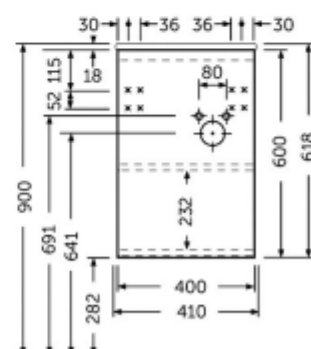

## Technical specifications

Dimensions: 765 x 360 mm

Color: Alpine White

Shape of basin: Square

Ledge: yes

Overflow hole: yes

Suites: [RAK-Petit](#)

### Technical specifications

Dimensions: 400 x 220 mm

Weight: 11 Kg

Color: Pure White

Suites: [RAK-JOY UNO](#)  
[RAK-JOY](#)

Code	Name
JOYWH040PWH	40CM Wall Hung Vanity Unit

Dimensions: All dimensions in mm. Tolerance of vitreous china & fireclay items:  $\pm 5\%$  for below 200mm and  $\pm 3\%$  for above 200mm; for all other items tolerance  $\pm 1\%$ . Note: Due to a continuing development program to improve design and performance, the manufacturer reserves all rights to vary specifications without prior information. Please note accessories are for photographic use only.

### Technical specifications

Dimensions: 410 x 210 mm

Color: Urban Grey

Suites: [RAK-JOY](#)

Code	Name
JOYWH040PWH	40CM Wall Hung Vanity Unit

Dimensions: All dimensions in mm tolerance +5% for below 200mm and +3% for above 200mm.  
 Note: Due to a continuing development programme to improve design and performance, the manufacturer reserves all rights to vary specifications without prior information.  
 Please note accessories are for photographic use only.

### Technical specifications

Dimensions: 410 x 210 mm

Color: Scandinavian Oak

Suites: [RAK-JOY](#)

Code	Name
------	------

JOYWH040SOK	40CM Wall Hung Vanity Unit - Scandinavian Oak
-------------	---

Dimensions: All dimensions in mm tolerance +5% for below 200mm and +3% for above 200mm.  
Note: Due to a continuing development programme to improve design and performance, the manufacturer reserves all rights to vary specifications without prior information.  
Please note accessories are for photographic use only.