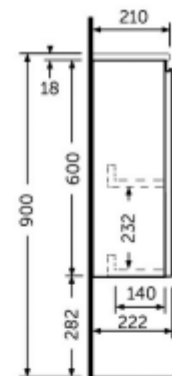

## Technical specifications

Dimensions: 765 x 360 mm

Color: Alpine White

Shape of basin: Square

Ledge: yes

Overflow hole: yes

Suites: [RAK-Petit](#)

### Technical specifications

Dimensions: 400 x 220 mm

Weight: 11 Kg

Color: Pure White

Suites: [RAK-JOY UNO](#)  
[RAK-JOY](#)

Code	Name
JOYWH040PWH	40CM Wall Hung Vanity Unit

Dimensions: All dimensions in mm. Tolerance of vitreous china & fireclay items:  $\pm 5\%$  for below 200mm and  $\pm 3\%$  for above 200mm; for all other items tolerance  $\pm 1\%$ . Note: Due to a continuing development program to improve design and performance, the manufacturer reserves all rights to vary specifications without prior information. Please note accessories are for photographic use only.

### Technical specifications

Dimensions: 410 x 210 mm

Color: Urban Grey

Suites: [RAK-JOY](#)

Code	Name
JOYWH040PWH	40CM Wall Hung Vanity Unit

Dimensions: All dimensions in mm tolerance +5% for below 200mm and +3% for above 200mm.  
 Note: Due to a continuing development programme to improve design and performance, the manufacturer reserves all rights to vary specifications without prior information.  
 Please note accessories are for photographic use only.

### Technical specifications

Dimensions: 410 x 210 mm

Color: Scandinavian Oak

Suites: [RAK-JOY](#)

Code	Name
------	------

JOYWH040SOK	40CM Wall Hung Vanity Unit - Scandinavian Oak
-------------	---

Dimensions: All dimensions in mm tolerance +5% for below 200mm and +3% for above 200mm.  
Note: Due to a continuing development programme to improve design and performance, the manufacturer reserves all rights to vary specifications without prior information.  
Please note accessories are for photographic use only.