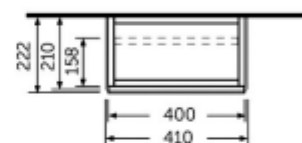

### Technical specifications

Dimensions: 400 x 220 mm

Weight: 11 Kg

Color: Pure White

Suites: [RAK-JOY UNO](#)  
[RAK-JOY](#)

Code	Name
JOYWH040PWH	40CM Wall Hung Vanity Unit

Dimensions: All dimensions in mm. Tolerance of vitreous china & fireclay items:  $\pm 5\%$  for below 200mm and  $\pm 3\%$  for above 200mm; for all other items tolerance  $\pm 1\%$ . Note: Due to a continuing development program to improve design and performance, the manufacturer reserves all rights to vary specifications without prior information. Please note accessories are for photographic use only.

### Technical specifications

Dimensions: 410 x 210 mm

Color: Urban Grey

Suites: [RAK-JOY](#)

Code	Name
JOYWH040PWH	40CM Wall Hung Vanity Unit

Dimensions: All dimensions in mm tolerance +5% for below 200mm and +3% for above 200mm.  
 Note: Due to a continuing development programme to improve design and performance, the manufacturer reserves all rights to vary specifications without prior information.  
 Please note accessories are for photographic use only.