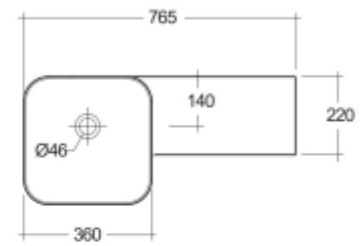

RAK-PETIT - PETWB47700AWHA

Wash basin | Wall Hung

RAK
CERAMICS

Technical specifications

Dimensions: 765 x 360 mm

Color: Alpine White

Shape of basin: Square

Ledge: yes

Overflow hole: yes

Suites: [RAK-Petit](#)

Code Name

PETWB47700AWHA RAK-PETIT WALL HUNG SQUARED WASH BASIN 77 CM
RIGHT LEDGE - W/O TAP HOLE - PETWB47700AWHA

Dimensions: All dimensions in mm. Tolerance of vitreous china & fireclay items: $\pm 5\%$ for below 200mm and $\pm 3\%$ for above 200mm; for all other items tolerance $\pm 1\%$. Note: Due to a continuing development program to improve design and performance, the manufacturer reserves all rights to vary specifications without prior information. Please note accessories are for photographic use only.

RAK-PETIT - PETWB37700AWHA

Wash basin | Wall Hung

RAK
CERAMICS

Technical specifications

Dimensions: 765 x 360 mm

Color: Alpine White

Shape of basin: Square

Ledge: yes

Overflow hole: yes

Suites: [RAK-Petit](#)

Code Name

PETWB37700AWHA RAK-PETIT WALL HUNG SQUARED WASH BASIN 77 CM
LEFT LEDGE - W/O TAP HOLE - PETWB37700AWHA

Dimensions: All dimensions in mm. Tolerance of vitreous china & fireclay items: $\pm 5\%$ for below 200mm and $\pm 3\%$ for above 200mm; for all other items tolerance $\pm 1\%$. Note: Due to a continuing development program to improve design and performance, the manufacturer reserves all rights to vary specifications without prior information. Please note accessories are for photographic use only.