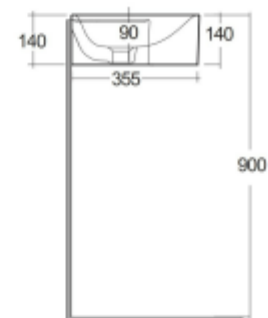

RAK-PETIT - PETWB47700AWHA

Wash basin | Wall Hung

RAK
CERAMICS

Technical specifications

Dimensions: 765 x 360 mm

Color: Alpine White

Shape of basin: Square

Ledge: yes

Overflow hole: yes

Suites: [RAK-Petit](#)

Code Name

PETWB47700AWHA RAK-PETIT WALL HUNG SQUARED WASH BASIN 77 CM
RIGHT LEDGE - W/O TAP HOLE - PETWB47700AWHA

Dimensions: All dimensions in mm. Tolerance of vitreous china & fireclay items: $\pm 5\%$ for below 200mm and $\pm 3\%$ for above 200mm; for all other items tolerance $\pm 1\%$. Note: Due to a continuing development program to improve design and performance, the manufacturer reserves all rights to vary specifications without prior information. Please note accessories are for photographic use only.

RAK-PETIT - PETWB37700AWHA

Wash basin | Wall Hung

RAK
CERAMICS

Technical specifications

Dimensions: 765 x 360 mm

Color: Alpine White

Shape of basin: Square

Ledge: yes

Overflow hole: yes

Suites: [RAK-Petit](#)

Code Name

PETWB37700AWHA RAK-PETIT WALL HUNG SQUARED WASH BASIN 77 CM
LEFT LEDGE - W/O TAP HOLE - PETWB37700AWHA

Dimensions: All dimensions in mm. Tolerance of vitreous china & fireclay items: $\pm 5\%$ for below 200mm and $\pm 3\%$ for above 200mm; for all other items tolerance $\pm 1\%$. Note: Due to a continuing development program to improve design and performance, the manufacturer reserves all rights to vary specifications without prior information. Please note accessories are for photographic use only.