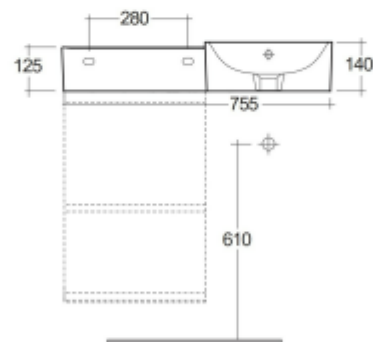

RAK-PETIT - PETWB47700AWHA

Wash basin | Wall Hung

RAK
CERAMICS

Technical specifications

Dimensions: 765 x 360 mm

Color: Alpine White

Shape of basin: Square

Ledge: yes

Overflow hole: yes

Suites: [RAK-Petit](#)

Code Name

PETWB47700AWHA RAK-PETIT WALL HUNG SQUARED WASH BASIN 77 CM
RIGHT LEDGE - W/O TAP HOLE - PETWB47700AWHA

Dimensions: All dimensions in mm. Tolerance of vitreous china & fireclay items: $\pm 5\%$ for below 200mm and $\pm 3\%$ for above 200mm; for all other items tolerance $\pm 1\%$. Note: Due to a continuing development program to improve design and performance, the manufacturer reserves all rights to vary specifications without prior information. Please note accessories are for photographic use only.

RAK-PETIT - PETWB37700AWHA

Wash basin | Wall Hung

RAK
CERAMICS

Technical specifications

Dimensions: 765 x 360 mm

Color: Alpine White

Shape of basin: Square

Ledge: yes

Overflow hole: yes

Suites: [RAK-Petit](#)

Code Name

PETWB37700AWHA RAK-PETIT WALL HUNG SQUARED WASH BASIN 77 CM
LEFT LEDGE - W/O TAP HOLE - PETWB37700AWHA

Dimensions: All dimensions in mm. Tolerance of vitreous china & fireclay items: $\pm 5\%$ for below 200mm and $\pm 3\%$ for above 200mm; for all other items tolerance $\pm 1\%$. Note: Due to a continuing development program to improve design and performance, the manufacturer reserves all rights to vary specifications without prior information. Please note accessories are for photographic use only.