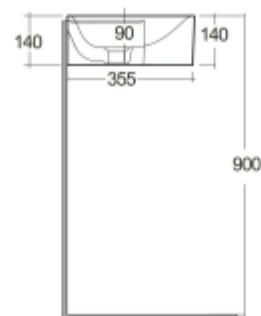

RAK-PETIT - PETWB47700AWHA

Wash basin | Wall Hung

RAK
CERAMICS

Technical specifications

Dimensions: 765 x 360 mm

Color: Alpine White

Shape of basin: Square

Ledge: yes

Overflow hole: yes

Suites: [RAK-Petit](#)

Code Name

PETWB47700AWHA RAK-PETIT WALL HUNG SQUARED WASH BASIN 77 CM
RIGHT LEDGE - W/O TAP HOLE - PETWB47700AWHA

Dimensions: All dimensions in mm. Tolerance of vitreous china & fireclay items: $\pm 5\%$ for below 200mm and $\pm 3\%$ for above 200mm; for all other items tolerance $\pm 1\%$. Note: Due to a continuing development program to improve design and performance, the manufacturer reserves all rights to vary specifications without prior information. Please note accessories are for photographic use only.

RAK-PETIT - PETWB37700AWHA

Wash basin | Wall Hung

RAK
CERAMICS

Technical specifications

Dimensions: 765 x 360 mm

Color: Alpine White

Shape of basin: Square

Ledge: yes

Overflow hole: yes

Suites: [RAK-Petit](#)

Code Name

PETWB37700AWHA RAK-PETIT WALL HUNG SQUARED WASH BASIN 77 CM
LEFT LEDGE - W/O TAP HOLE - PETWB37700AWHA

Dimensions: All dimensions in mm. Tolerance of vitreous china & fireclay items: $\pm 5\%$ for below 200mm and $\pm 3\%$ for above 200mm; for all other items tolerance $\pm 1\%$. Note: Due to a continuing development program to improve design and performance, the manufacturer reserves all rights to vary specifications without prior information. Please note accessories are for photographic use only.