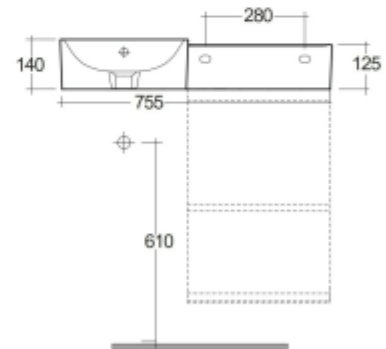

RAK-PETIT - PETWB47700AWHA

Wash basin | Wall Hung

RAK
CERAMICS

Technical specifications

Dimensions: 765 x 360 mm

Color: Alpine White

Shape of basin: Square

Ledge: yes

Overflow hole: yes

Suites: [RAK-Petit](#)

Code Name

PETWB47700AWHA RAK-PETIT WALL HUNG SQUARED WASH BASIN 77 CM
RIGHT LEDGE - W/O TAP HOLE - PETWB47700AWHA

Dimensions: All dimensions in mm. Tolerance of vitreous china & fireclay items: $\pm 5\%$ for below 200mm and $\pm 3\%$ for above 200mm; for all other items tolerance $\pm 1\%$. Note: Due to a continuing development program to improve design and performance, the manufacturer reserves all rights to vary specifications without prior information. Please note accessories are for photographic use only.

RAK-PETIT - PETWB37700AWHA

Wash basin | Wall Hung

RAK
CERAMICS

Technical specifications

Dimensions: 765 x 360 mm

Color: Alpine White

Shape of basin: Square

Ledge: yes

Overflow hole: yes

Suites: [RAK-Petit](#)

Code Name

PETWB37700AWHA RAK-PETIT WALL HUNG SQUARED WASH BASIN 77 CM
LEFT LEDGE - W/O TAP HOLE - PETWB37700AWHA

Dimensions: All dimensions in mm. Tolerance of vitreous china & fireclay items: $\pm 5\%$ for below 200mm and $\pm 3\%$ for above 200mm; for all other items tolerance $\pm 1\%$. Note: Due to a continuing development program to improve design and performance, the manufacturer reserves all rights to vary specifications without prior information. Please note accessories are for photographic use only.