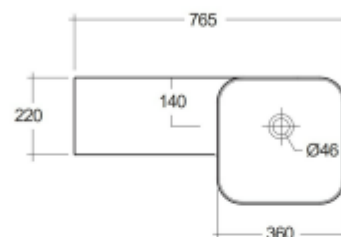

RAK-PETIT - PETWB47700AWHA

Wash basin | Wall Hung

RAK
CERAMICS

Technical specifications

Dimensions: 765 x 360 mm

Color: Alpine White

Shape of basin: Square

Ledge: yes

Overflow hole: yes

Suites: [RAK-Petit](#)

Code Name

PETWB47700AWHA RAK-PETIT WALL HUNG SQUARED WASH BASIN 77 CM
RIGHT LEDGE - W/O TAP HOLE - PETWB47700AWHA

Dimensions: All dimensions in mm. Tolerance of vitreous china & fireclay items: $\pm 5\%$ for below 200mm and $\pm 3\%$ for above 200mm; for all other items tolerance $\pm 1\%$. Note: Due to a continuing development program to improve design and performance, the manufacturer reserves all rights to vary specifications without prior information. Please note accessories are for photographic use only.

RAK-PETIT - PETWB37700AWHA

Wash basin | Wall Hung

RAK
CERAMICS

Technical specifications

Dimensions: 765 x 360 mm

Color: Alpine White

Shape of basin: Square

Ledge: yes

Overflow hole: yes

Suites: [RAK-Petit](#)

Code Name

PETWB37700AWHA RAK-PETIT WALL HUNG SQUARED WASH BASIN 77 CM
LEFT LEDGE - W/O TAP HOLE - PETWB37700AWHA

Dimensions: All dimensions in mm. Tolerance of vitreous china & fireclay items: $\pm 5\%$ for below 200mm and $\pm 3\%$ for above 200mm; for all other items tolerance $\pm 1\%$. Note: Due to a continuing development program to improve design and performance, the manufacturer reserves all rights to vary specifications without prior information. Please note accessories are for photographic use only.