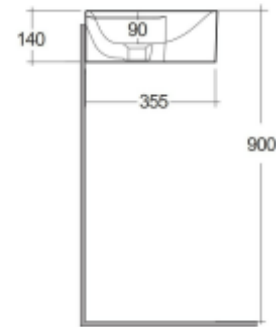

RAK-PETIT - PETWB27700AWHA

Wash basin | Wall Hung

RAK
CERAMICS

Technical specifications

Dimensions: 765 x 360 mm

Color: Alpine White

Shape of basin: Round

Ledge: yes

Overflow hole: yes

Suites: [RAK-Petit](#)

Code	Name
PETWB27700AWHA	RAK-PETIT WALL HUNG ROUND WASH BASIN 77 CM RIGHT LEDGE - W/O TAP HOLE - PETWB27700AWHA

Dimensions: All dimensions in mm. Tolerance of vitreous china & fireclay items: $\pm 5\%$ for below 200mm and $\pm 3\%$ for above 200mm; for all other items tolerance $\pm 1\%$. Note: Due to a continuing development program to improve design and performance, the manufacturer reserves all rights to vary specifications without prior information. Please note accessories are for photographic use only.

RAK-PETIT - PETWB17700AWHA

Wash basin | Wall Hung

RAK
CERAMICS

Technical specifications

Dimensions: 765 x 360 mm

Color: Alpine White

Shape of basin: Round

Ledge: yes

Code	Name
JOYWH040PWH	40CM Wall Hung Vanity Unit

Dimensions: All dimensions in mm. Tolerance of vitreous china & fireclay items: $\pm 5\%$ for below 200mm and $\pm 3\%$ for above 200mm; for all other items tolerance $\pm 1\%$. Note: Due to a continuing development program to improve design and performance, the manufacturer reserves all rights to vary specifications without prior information. Please note accessories are for photographic use only.