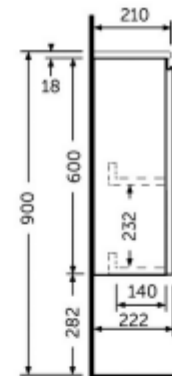

RAK-JOY - JOYWH040SOK

Wall Hung Vanity Unit, Scandinavian Oak

RAK
CERAMICS

Technical specifications

Dimensions:	410 x 210 mm
Color:	Scandinavian Oak
Suites:	RAK-JOY

Code	Name
JOYWH040SOK	40CM Wall Hung Vanity Unit - Scandinavian Oak

Dimensions: All dimensions in mm tolerance +5% for below 200mm and +3% for above 200mm.
Note: Due to a continuing development programme to improve design and performance, the manufacturer reserves all rights to vary specifications without prior information.
Please note accessories are for photographic use only.