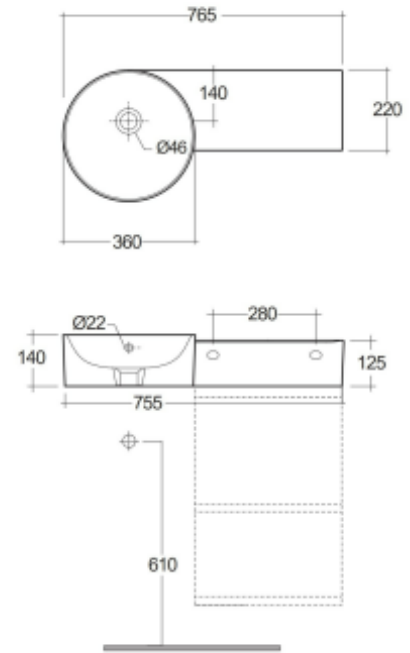

RAK-PETIT - PETWB27700AWHA

Wash basin | Wall Hung

RAK
CERAMICS

Technical specifications

Dimensions: 765 x 360 mm

Color: Alpine White

Shape of basin: Round

Ledge: yes

Overflow hole: yes

Suites: [RAK-Petit](#)

Code	Name
PETWB27700AWHA	RAK-PETIT WALL HUNG ROUND WASH BASIN 77 CM RIGHT LEDGE - W/O TAP HOLE - PETWB27700AWHA

Dimensions: All dimensions in mm. Tolerance of vitreous china & fireclay items: $\pm 5\%$ for below 200mm and $\pm 3\%$ for above 200mm; for all other items tolerance $\pm 1\%$. Note: Due to a continuing development program to improve design and performance, the manufacturer reserves all rights to vary specifications without prior information. Please note accessories are for photographic use only.

RAK-PETIT - PETWB17700AWHA

Wash basin | Wall Hung

RAK
CERAMICS

Technical specifications

Dimensions: 765 x 360 mm

Color: Alpine White

Shape of basin: Round

Ledge: yes

Code	Name
JOYWH040PWH	40CM Wall Hung Vanity Unit

Dimensions: All dimensions in mm. Tolerance of vitreous china & fireclay items: $\pm 5\%$ for below 200mm and $\pm 3\%$ for above 200mm; for all other items tolerance $\pm 1\%$. Note: Due to a continuing development program to improve design and performance, the manufacturer reserves all rights to vary specifications without prior information. Please note accessories are for photographic use only.