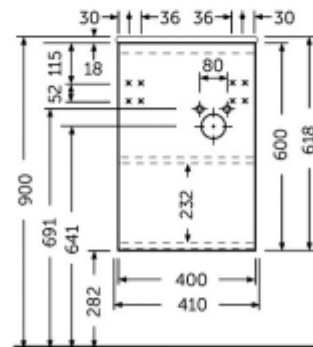

RAK-JOY - JOYWH040EGY

Wall Hung Vanity Unit, Grey Elm

RAK
CERAMICS

Technical specifications

Dimensions: 410 x 210 mm

Color: Grey Elm

Suites: [RAK-JOY](#)

Code	Name
JOYWH040EGY	40CM Wall Hung Vanity Unit - Grey Elm

Dimensions: All dimensions in mm tolerance +5% for below 200mm and +3% for above 200mm.
Note: Due to a continuing development programme to improve design and performance, the manufacturer reserves all rights to vary specifications without prior information.
Please note accessories are for photographic use only.