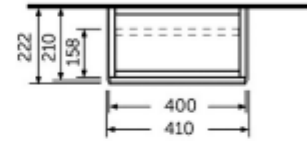

RAK-JOY - JOYWH040UGY

Wall Hung Vanity Unit, Urban Grey

RAK
CERAMICS

Technical specifications

Dimensions: 410 x 210 mm

Color: Urban Grey

Suites: [RAK-JOY](#)

Code	Name
JOYWH040PWH	40CM Wall Hung Vanity Unit

Dimensions: All dimensions in mm tolerance +5% for below 200mm and +3% for above 200mm.
Note: Due to a continuing development programme to improve design and performance, the manufacturer reserves all rights to vary specifications without prior information.
Please note accessories are for photographic use only.