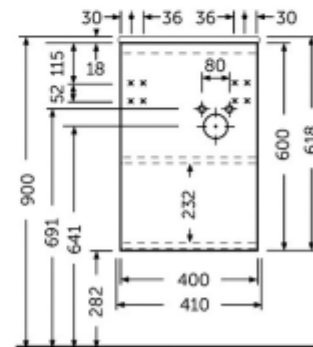

RAK-JOY - JOYWH040SOK

Wall Hung Vanity Unit, Scandinavian Oak

RAK
CERAMICS

Technical specifications

Dimensions:	410 x 210 mm
Color:	Scandinavian Oak
Suites:	RAK-JOY

Code	Name
JOYWH040SOK	40CM Wall Hung Vanity Unit - Scandinavian Oak

Dimensions: All dimensions in mm tolerance +5% for below 200mm and +3% for above 200mm.
Note: Due to a continuing development programme to improve design and performance, the manufacturer reserves all rights to vary specifications without prior information.
Please note accessories are for photographic use only.