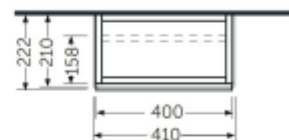

RAK-PETIT - PETWB17700AWHA

Wash basin | Wall Hung

RAK
CERAMICS

Technical specifications

Dimensions: 765 x 360 mm

Color: Alpine White

Shape of basin: Round

Ledge: yes

Overflow hole: yes

Suites: [RAK-Petit](#)

Code Name

PETWB17700AWHA RAK-PETIT WALL HUNG ROUND WASH BASIN 77 CM LEFT
LEDGE - W/O TAP HOLE - PETWB17700AWHA

Dimensions: All dimensions in mm. Tolerance of vitreous china & fireclay items: $\pm 5\%$ for below 200mm and $\pm 3\%$ for above 200mm; for all other items tolerance $\pm 1\%$. Note: Due to a continuing development program to improve design and performance, the manufacturer reserves all rights to vary specifications without prior information. Please note accessories are for photographic use only.

RAK-JOY - JOYWH040PWH

Wall Hung Vanity Unit, Pure White

RAK
CERAMICS

Technical specifications

Dimensions: 400 x 220 mm

Weight: 11 Kg

Color: Pure White

Suites: [RAK-JOY UNO](#)
[RAK-JOY](#)

Code	Name
JOYWH040PWH	40CM Wall Hung Vanity Unit

Dimensions: All dimensions in mm. Tolerance of vitreous china & fireclay items: $\pm 5\%$ for below 200mm and $\pm 3\%$ for above 200mm; for all other items tolerance $\pm 1\%$. Note: Due to a continuing development program to improve design and performance, the manufacturer reserves all rights to vary specifications without prior information. Please note accessories are for photographic use only.