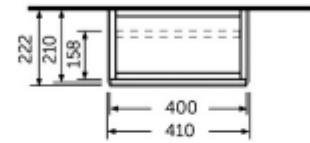

RAK-JOY - JOYWH040EGY

Wall Hung Vanity Unit, Grey Elm

RAK
CERAMICS

Technical specifications

Dimensions: 410 x 210 mm

Color: Grey Elm

Suites: [RAK-JOY](#)

Code	Name
JOYWH040EGY	40CM Wall Hung Vanity Unit - Grey Elm

Dimensions: All dimensions in mm tolerance +5% for below 200mm and +3% for above 200mm.
Note: Due to a continuing development programme to improve design and performance, the manufacturer reserves all rights to vary specifications without prior information.
Please note accessories are for photographic use only.