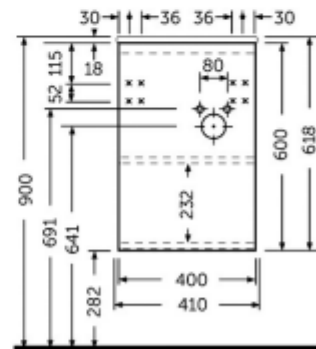

RAK-JOY - JOYWH040UGY

Wall Hung Vanity Unit, Urban Grey

RAK
CERAMICS

Technical specifications

Dimensions: 410 x 210 mm

Color: Urban Grey

Suites: [RAK-JOY](#)

Code	Name
JOYWH040PWH	40CM Wall Hung Vanity Unit

Dimensions: All dimensions in mm tolerance +5% for below 200mm and +3% for above 200mm.
Note: Due to a continuing development programme to improve design and performance, the manufacturer reserves all rights to vary specifications without prior information.
Please note accessories are for photographic use only.