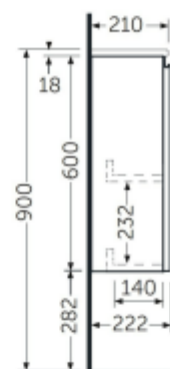

Overflow hole: yes

Suites: [RAK-Petit](#)

Code Name

PETWB17700AWHA RAK-PETIT WALL HUNG ROUND WASH BASIN 77 CM LEFT
LEDGE - W/O TAP HOLE - PETWB17700AWHA

Dimensions: All dimensions in mm. Tolerance of vitreous china & fireclay items: $\pm 5\%$ for below 200mm and $\pm 3\%$ for above 200mm; for all other items tolerance $\pm 1\%$. Note: Due to a continuing development program to improve design and performance, the manufacturer reserves all rights to vary specifications without prior information. Please note accessories are for photographic use only.

RAK-JOY - JOYWH040PWH

Wall Hung Vanity Unit, Pure White

RAK
CERAMICS

Technical specifications

Dimensions: 400 x 220 mm

Weight: 11 Kg

Color: Pure White

Suites: [RAK-JOY UNO](#)
[RAK-JOY](#)

Code	Name
JOYWH040PWH	40CM Wall Hung Vanity Unit

Dimensions: All dimensions in mm. Tolerance of vitreous china & fireclay items: $\pm 5\%$ for below 200mm and $\pm 3\%$ for above 200mm; for all other items tolerance $\pm 1\%$. Note: Due to a continuing development program to improve design and performance, the manufacturer reserves all rights to vary specifications without prior information. Please note accessories are for photographic use only.

Dimensions: All dimensions in mm tolerance +5% for below 200mm and +3% for above 200mm.
 Note: Due to a continuing development programme to improve design and performance, the manufacturer reserves all rights to vary specifications without prior information.
 Please note accessories are for photographic use only.