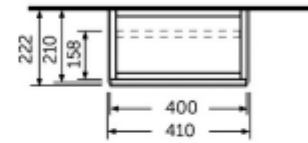

RAK-JOY - JOYWH040SOK

Wall Hung Vanity Unit, Scandinavian Oak

RAK
CERAMICS

Technical specifications

Dimensions:	410 x 210 mm
Color:	Scandinavian Oak
Suites:	RAK-JOY

Code	Name
JOYWH040SOK	40CM Wall Hung Vanity Unit - Scandinavian Oak

Dimensions: All dimensions in mm tolerance +5% for below 200mm and +3% for above 200mm.
Note: Due to a continuing development programme to improve design and performance, the manufacturer reserves all rights to vary specifications without prior information.
Please note accessories are for photographic use only.