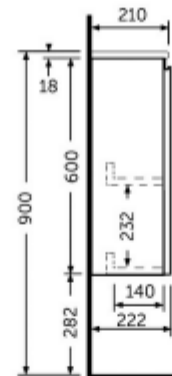

RAK-JOY - JOYWH040EGY

Wall Hung Vanity Unit, Grey Elm

RAK
CERAMICS

Technical specifications

Dimensions: 410 x 210 mm

Color: Grey Elm

Suites: [RAK-JOY](#)

Code	Name
JOYWH040EGY	40CM Wall Hung Vanity Unit - Grey Elm

Dimensions: All dimensions in mm tolerance +5% for below 200mm and +3% for above 200mm.
Note: Due to a continuing development programme to improve design and performance, the manufacturer reserves all rights to vary specifications without prior information.
Please note accessories are for photographic use only.