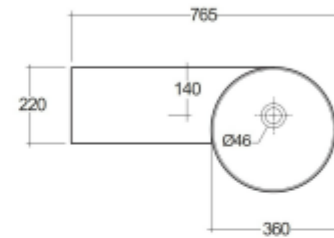

RAK-PETIT - PETWB27700AWHA

Wash basin | Wall Hung

RAK
CERAMICS

Technical specifications

Dimensions: 765 x 360 mm

Color: Alpine White

Shape of basin: Round

Ledge: yes

Overflow hole: yes

Suites: [RAK-Petit](#)

Code	Name
PETWB27700AWHA	RAK-PETIT WALL HUNG ROUND WASH BASIN 77 CM RIGHT LEDGE - W/O TAP HOLE - PETWB27700AWHA

Dimensions: All dimensions in mm. Tolerance of vitreous china & fireclay items: $\pm 5\%$ for below 200mm and $\pm 3\%$ for above 200mm; for all other items tolerance $\pm 1\%$. Note: Due to a continuing development program to improve design and performance, the manufacturer reserves all rights to vary specifications without prior information. Please note accessories are for photographic use only.

RAK-PETIT - PETWB17700AWHA

Wash basin | Wall Hung

RAK
CERAMICS

Technical specifications

Dimensions: 765 x 360 mm

Color: Alpine White

Shape of basin: Round

Ledge: yes

Code	Name
JOYWH040PWH	40CM Wall Hung Vanity Unit

Dimensions: All dimensions in mm. Tolerance of vitreous china & fireclay items: $\pm 5\%$ for below 200mm and $\pm 3\%$ for above 200mm; for all other items tolerance $\pm 1\%$. Note: Due to a continuing development program to improve design and performance, the manufacturer reserves all rights to vary specifications without prior information. Please note accessories are for photographic use only.