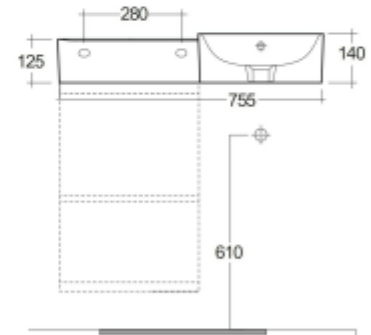

RAK-PETIT - PETWB27700AWHA

Wash basin | Wall Hung

RAK
CERAMICS

Technical specifications

Dimensions: 765 x 360 mm

Color: Alpine White

Shape of basin: Round

Ledge: yes

Overflow hole: yes

Suites: [RAK-Petit](#)

Code	Name
PETWB27700AWHA	RAK-PETIT WALL HUNG ROUND WASH BASIN 77 CM RIGHT LEDGE - W/O TAP HOLE - PETWB27700AWHA

Dimensions: All dimensions in mm. Tolerance of vitreous china & fireclay items: $\pm 5\%$ for below 200mm and $\pm 3\%$ for above 200mm; for all other items tolerance $\pm 1\%$. Note: Due to a continuing development program to improve design and performance, the manufacturer reserves all rights to vary specifications without prior information. Please note accessories are for photographic use only.

RAK-PETIT - PETWB17700AWHA

Wash basin | Wall Hung

RAK
CERAMICS

Technical specifications

Dimensions: 765 x 360 mm

Color: Alpine White

Shape of basin: Round

Ledge: yes

RAK-JOY - JOYWH040PWH

Wall Hung Vanity Unit, Pure White

RAK
CERAMICS

Technical specifications

Dimensions: 400 x 220 mm

Weight: 11 Kg

Color: Pure White

Suites: [RAK-JOY UNO](#)
[RAK-JOY](#)