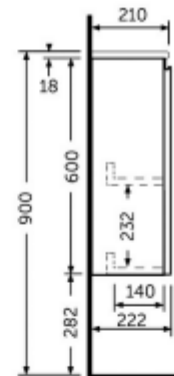

RAK-JOY - JOYWH040UGY

Wall Hung Vanity Unit, Urban Grey

RAK
CERAMICS

Technical specifications

Dimensions: 410 x 210 mm

Color: Urban Grey

Suites: [RAK-JOY](#)

Code	Name
JOYWH040PWH	40CM Wall Hung Vanity Unit

Dimensions: All dimensions in mm tolerance +5% for below 200mm and +3% for above 200mm.
Note: Due to a continuing development programme to improve design and performance, the manufacturer reserves all rights to vary specifications without prior information.
Please note accessories are for photographic use only.