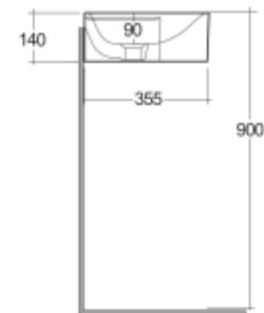

RAK-PETIT - PETWB27700AWHA

Wash basin | Wall Hung

RAK
CERAMICS

Technical specifications

Dimensions: 765 x 360 mm

Color: Alpine White

Shape of basin: Round

Ledge: yes

Overflow hole: yes

Suites: [RAK-Petit](#)

Code	Name
PETWB27700AWHA	RAK-PETIT WALL HUNG ROUND WASH BASIN 77 CM RIGHT LEDGE - W/O TAP HOLE - PETWB27700AWHA

Dimensions: All dimensions in mm. Tolerance of vitreous china & fireclay items: $\pm 5\%$ for below 200mm and $\pm 3\%$ for above 200mm; for all other items tolerance $\pm 1\%$. Note: Due to a continuing development program to improve design and performance, the manufacturer reserves all rights to vary specifications without prior information. Please note accessories are for photographic use only.

RAK-PETIT - PETWB17700AWHA

Wash basin | Wall Hung

RAK
CERAMICS

Technical specifications

Dimensions: 765 x 360 mm

Color: Alpine White

Shape of basin: Round

Ledge: yes

Code	Name
JOYWH040PWH	40CM Wall Hung Vanity Unit

Dimensions: All dimensions in mm. Tolerance of vitreous china & fireclay items: $\pm 5\%$ for below 200mm and $\pm 3\%$ for above 200mm; for all other items tolerance $\pm 1\%$. Note: Due to a continuing development program to improve design and performance, the manufacturer reserves all rights to vary specifications without prior information. Please note accessories are for photographic use only.