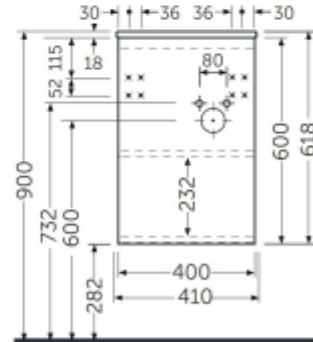

RAK-JOY - JOYWH040MOK

Cloakroom Vanity Unit, MOKA WALNUT

RAK
CERAMICS

Technical specifications

Dimensions:	400 x 220 mm
Weight:	11 Kg
Color:	MOKA WALNUT
Suites:	RAK-JOY UNO RAK-JOY

Code	Name
JOYWH040MOK	RAK-JOY 40 CM WALL HUNG VANITY UNIT - MOKA

Dimensions: All dimensions in mm. Tolerance of vitreous china & fireclay items: $\pm 5\%$ for below 200mm and $\pm 3\%$ for above 200mm; for all other items tolerance $\pm 1\%$. Note: Due to a continuing development program to improve design and performance, the manufacturer reserves all rights to vary specifications without prior information. Please note accessories are for photographic use only.