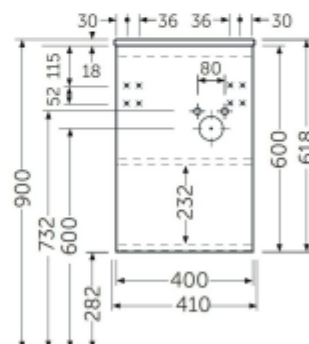

Overflow hole: yes

Suites: [RAK-Petit](#)

Code Name

PETWB17700AWHA RAK-PETIT WALL HUNG ROUND WASH BASIN 77 CM LEFT
LEDGE - W/O TAP HOLE - PETWB17700AWHA

Dimensions: All dimensions in mm. Tolerance of vitreous china & fireclay items: $\pm 5\%$ for below 200mm and $\pm 3\%$ for above 200mm; for all other items tolerance $\pm 1\%$. Note: Due to a continuing development program to improve design and performance, the manufacturer reserves all rights to vary specifications without prior information. Please note accessories are for photographic use only.

RAK-JOY - JOYWH040PWH

Wall Hung Vanity Unit, Pure White

RAK
CERAMICS

Technical specifications

Dimensions: 400 x 220 mm

Weight: 11 Kg

Color: Pure White

Suites: [RAK-JOY UNO](#)
[RAK-JOY](#)

Code	Name
JOYWH040PWH	40CM Wall Hung Vanity Unit

Dimensions: All dimensions in mm. Tolerance of vitreous china & fireclay items: $\pm 5\%$ for below 200mm and $\pm 3\%$ for above 200mm; for all other items tolerance $\pm 1\%$. Note: Due to a continuing development program to improve design and performance, the manufacturer reserves all rights to vary specifications without prior information. Please note accessories are for photographic use only.

Dimensions: All dimensions in mm tolerance +5% for below 200mm and +3% for above 200mm.
 Note: Due to a continuing development programme to improve design and performance, the manufacturer reserves all rights to vary specifications without prior information.
 Please note accessories are for photographic use only.