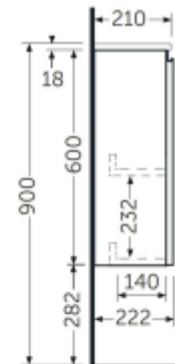

RAK-JOY - JOYWH040MOK

Cloakroom Vanity Unit, MOKA WALNUT

RAK
CERAMICS

Technical specifications

Dimensions:	400 x 220 mm
Weight:	11 Kg
Color:	MOKA WALNUT
Suites:	RAK-JOY UNO RAK-JOY

Code	Name
JOYWH040MOK	RAK-JOY 40 CM WALL HUNG VANITY UNIT - MOKA

Dimensions: All dimensions in mm. Tolerance of vitreous china & fireclay items: $\pm 5\%$ for below 200mm and $\pm 3\%$ for above 200mm; for all other items tolerance $\pm 1\%$. Note: Due to a continuing development program to improve design and performance, the manufacturer reserves all rights to vary specifications without prior information. Please note accessories are for photographic use only.