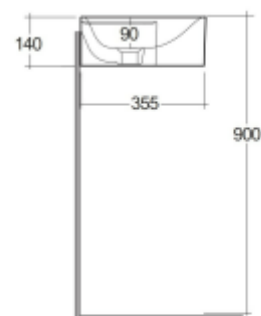

## Technical specifications

Dimensions: 765 x 360 mm

Color: Alpine White

Shape of basin: Round

Ledge: yes

Overflow hole: yes

Suites: [RAK-Petit](#)

Code	Name
PETWB27700AWHA	RAK-PETIT WALL HUNG ROUND WASH BASIN 77 CM RIGHT LEDGE - W/O TAP HOLE - PETWB27700AWHA

Dimensions: All dimensions in mm. Tolerance of vitreous china & fireclay items:  $\pm 5\%$  for below 200mm and  $\pm 3\%$  for above 200mm; for all other items tolerance  $\pm 1\%$ . Note: Due to a continuing development program to improve design and performance, the manufacturer reserves all rights to vary specifications without prior information. Please note accessories are for photographic use only.

## Technical specifications

Dimensions: 765 x 360 mm

Color: Alpine White

Shape of basin: Round

Ledge: yes

Overflow hole: yes

Suites: [RAK-Petit](#)

Code	Name
PETWB17700AWHA	RAK-PETIT WALL HUNG ROUND WASH BASIN 77 CM LEFT LEDGE - W/O TAP HOLE - PETWB17700AWHA