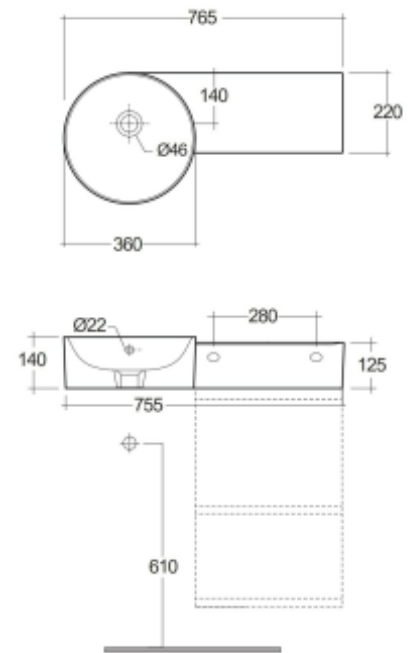

## Technical specifications

Dimensions: 765 x 360 mm

Color: Alpine White

Shape of basin: Round

Ledge: yes

Overflow hole: yes

Suites: [RAK-Petit](#)

Code	Name
PETWB27700AWHA	RAK-PETIT WALL HUNG ROUND WASH BASIN 77 CM RIGHT LEDGE - W/O TAP HOLE - PETWB27700AWHA

Dimensions: All dimensions in mm. Tolerance of vitreous china & fireclay items:  $\pm 5\%$  for below 200mm and  $\pm 3\%$  for above 200mm; for all other items tolerance  $\pm 1\%$ . Note: Due to a continuing development program to improve design and performance, the manufacturer reserves all rights to vary specifications without prior information. Please note accessories are for photographic use only.

## Technical specifications

Dimensions: 765 x 360 mm

Color: Alpine White

Shape of basin: Round

Ledge: yes

Overflow hole: yes

Suites: [RAK-Petit](#)

Code	Name
PETWB17700AWHA	RAK-PETIT WALL HUNG ROUND WASH BASIN 77 CM LEFT LEDGE - W/O TAP HOLE - PETWB17700AWHA