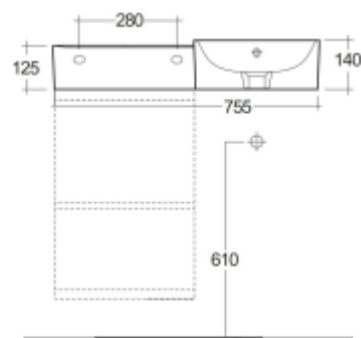

## Technical specifications

Dimensions: 765 x 360 mm

Color: Alpine White

Shape of basin: Round

Ledge: yes

Overflow hole: yes

Suites: [RAK-Petit](#)

Code	Name
PETWB27700AWHA	RAK-PETIT WALL HUNG ROUND WASH BASIN 77 CM RIGHT LEDGE - W/O TAP HOLE - PETWB27700AWHA

Dimensions: All dimensions in mm. Tolerance of vitreous china & fireclay items:  $\pm 5\%$  for below 200mm and  $\pm 3\%$  for above 200mm; for all other items tolerance  $\pm 1\%$ . Note: Due to a continuing development program to improve design and performance, the manufacturer reserves all rights to vary specifications without prior information. Please note accessories are for photographic use only.

## Technical specifications

Dimensions: 765 x 360 mm

Color: Alpine White

Shape of basin: Round

Ledge: yes

Overflow hole: yes

Suites: [RAK-Petit](#)

Code	Name
PETWB17700AWHA	RAK-PETIT WALL HUNG ROUND WASH BASIN 77 CM LEFT LEDGE - W/O TAP HOLE - PETWB17700AWHA