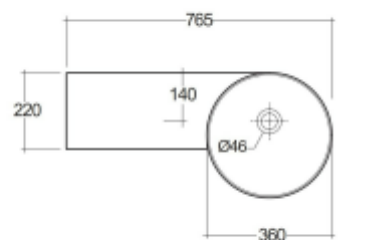

## Technical specifications

Dimensions: 765 x 360 mm

Color: Alpine White

Shape of basin: Round

Ledge: yes

Overflow hole: yes

Suites: [RAK-Petit](#)

Code	Name
PETWB27700AWHA	RAK-PETIT WALL HUNG ROUND WASH BASIN 77 CM RIGHT LEDGE - W/O TAP HOLE - PETWB27700AWHA

Dimensions: All dimensions in mm. Tolerance of vitreous china & fireclay items:  $\pm 5\%$  for below 200mm and  $\pm 3\%$  for above 200mm; for all other items tolerance  $\pm 1\%$ . Note: Due to a continuing development program to improve design and performance, the manufacturer reserves all rights to vary specifications without prior information. Please note accessories are for photographic use only.

## Technical specifications

Dimensions: 765 x 360 mm

Color: Alpine White

Shape of basin: Round

Ledge: yes

Overflow hole: yes

Suites: [RAK-Petit](#)

Code	Name
PETWB17700AWHA	RAK-PETIT WALL HUNG ROUND WASH BASIN 77 CM LEFT LEDGE - W/O TAP HOLE - PETWB17700AWHA