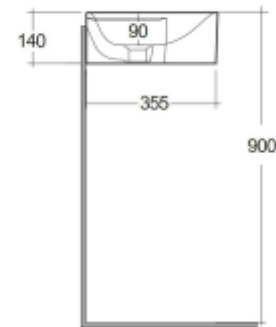

## Technical specifications

Dimensions: 765 x 360 mm

Color: Alpine White

Shape of basin: Round

Ledge: yes

Overflow hole: yes

Suites: [RAK-Petit](#)

Code	Name
PETWB27700AWHA	RAK-PETIT WALL HUNG ROUND WASH BASIN 77 CM RIGHT LEDGE - W/O TAP HOLE - PETWB27700AWHA

Dimensions: All dimensions in mm. Tolerance of vitreous china & fireclay items:  $\pm 5\%$  for below 200mm and  $\pm 3\%$  for above 200mm; for all other items tolerance  $\pm 1\%$ . Note: Due to a continuing development program to improve design and performance, the manufacturer reserves all rights to vary specifications without prior information. Please note accessories are for photographic use only.

## Technical specifications

Dimensions: 765 x 360 mm

Color: Alpine White

Shape of basin: Round

Ledge: yes

Overflow hole: yes

Suites: [RAK-Petit](#)

Code	Name
PETWB17700AWHA	RAK-PETIT WALL HUNG ROUND WASH BASIN 77 CM LEFT LEDGE - W/O TAP HOLE - PETWB17700AWHA