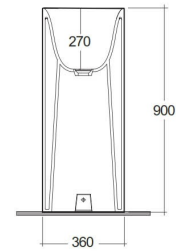

## Technical specifications

Dimensions: 360 x 360 mm

Color: Alpine White

Shape of basin: Square

Suites: [RAK-Petit](#)

Code	Name
PETFS23600AWHA	RAK-PETIT SUARED FREE STANDING WASHBASIN 36 CM W/O TAP HOLE - PETFS23600AWHA

Dimensions: All dimensions in mm. Tolerance of vitreous china & fireclay items:  $\pm 5\%$  for below 200mm and  $\pm 3\%$  for above 200mm; for all other items tolerance  $\pm 1\%$ . Note: Due to a continuing development program to improve design and performance, the manufacturer reserves all rights to vary specifications without prior information. Please note accessories are for photographic use only.