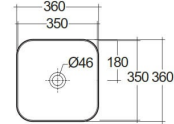

## Technical specifications

Dimensions: 360 x 360 mm

Color: Alpine White

Shape of basin: Square

Suites: [RAK-Petit](#)

Code	Name
PETFS23600AWHA	RAK-PETIT SUARED FREE STANDING WASHBASIN 36 CM W/O TAP HOLE - PETFS23600AWHA

Dimensions: All dimensions in mm. Tolerance of vitreous china & fireclay items:  $\pm 5\%$  for below 200mm and  $\pm 3\%$  for above 200mm; for all other items tolerance  $\pm 1\%$ . Note: Due to a continuing development program to improve design and performance, the manufacturer reserves all rights to vary specifications without prior information. Please note accessories are for photographic use only.