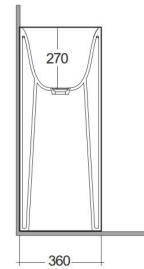

## Technical specifications

Dimensions: 360 x 360 mm

Color: Alpine White

Shape of basin: Square

Suites: [RAK-Petit](#)

Code	Name
PETFS23600AWHA	RAK-PETIT SUARED FREE STANDING WASHBASIN 36 CM W/O TAP HOLE - PETFS23600AWHA

Dimensions: All dimensions in mm. Tolerance of vitreous china & fireclay items:  $\pm 5\%$  for below 200mm and  $\pm 3\%$  for above 200mm; for all other items tolerance  $\pm 1\%$ . Note: Due to a continuing development program to improve design and performance, the manufacturer reserves all rights to vary specifications without prior information. Please note accessories are for photographic use only.