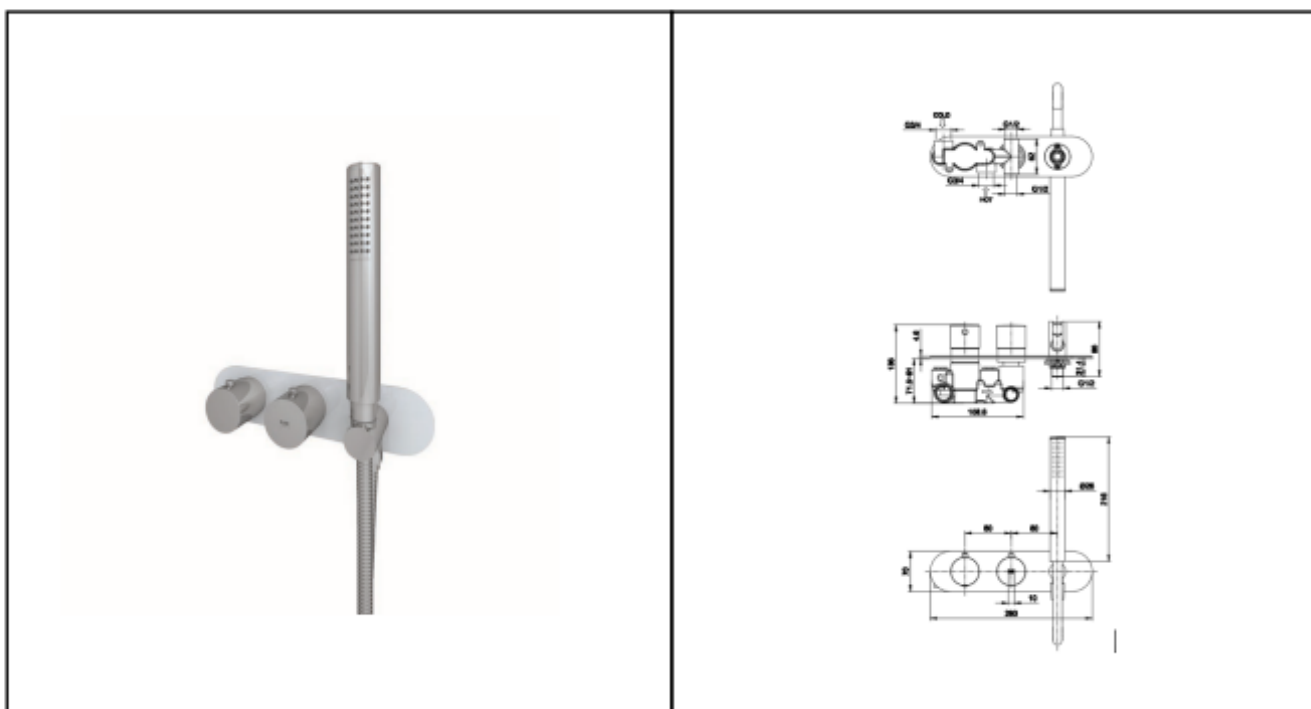

RAK FEELING

2 Outlet | 2 Handle Inc Shower Kit | Horizontal | Thermostatic |
Round

RAK
CERAMICS

Dimensions: 158.8w x 96d x 136h mm

Colour: WHITE/GREIGE/CAPPUCCINO
GREY/BLACK

Code: RAKFSV2XXXRHS

Warranty: 15 YEARS

Weight: 4.60 KG

Dimensions: All Dimensions in mm tolerance $\pm 5\%$ for below 200mm and $\pm 3\%$ for above 200mm.

Note: Due to a continuing development programme to improve design and performance the manufacturer reserves all rights to vary specifications without prior information.

Please note accessories are for photographic use only.