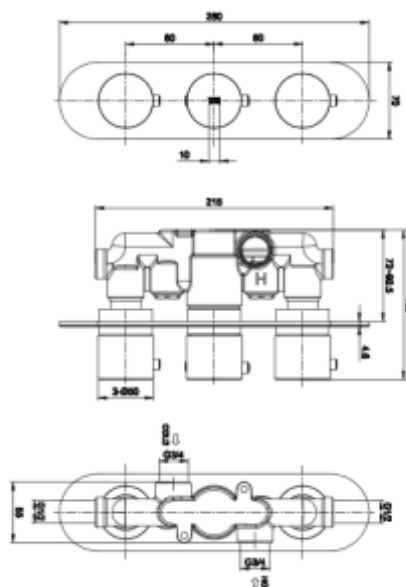

RAK FEELING

2 Outlet | 3 Handle | Thermostatic | Round

RAK
CERAMICS

Dimensions: 280w x 136d x 70h mm

Colour: WHITE/GREIGE/CAPPUCCINO
GREY/BLACK

Code: RAKFSV2XXXR

Warranty: 15 YEARS

Weight: 3.80 KG

Dimensions: All Dimensions in mm tolerance $\pm 5\%$ for below 200mm and $\pm 3\%$ for above 200mm.

Note: Due to a continuing development programme to improve design and performance the manufacturer reserves all rights to vary specifications without prior information.

Please note accessories are for photographic use only.

RAK-FEELING - RAKFSV2500R

Round Dual Outlet Thermostatic Concealed Shower Valve in White

RAK
CERAMICS

N/A

Technical specifications

Dimensions:	220 x 70 mm
Weight:	3.8 Kg
Color:	MATT WHITE - 500
Code:	
Suites:	RAK-FEELING SHOWERTRAYS

Code	Name
RAKFSV2500R	RAK-Feeling Round Dual Outlet Thermostatic Concealed Shower Valve in White

Dimensions: All dimensions in mm. Tolerance of vitreous china & fireclay items: $\pm 5\%$ for below 200mm and $\pm 3\%$ for above 200mm; for all other items tolerance $\pm 1\%$. Note: Due to a continuing development program to improve design and performance, the manufacturer reserves all rights to vary specifications without prior information. Please note accessories are for photographic use only.