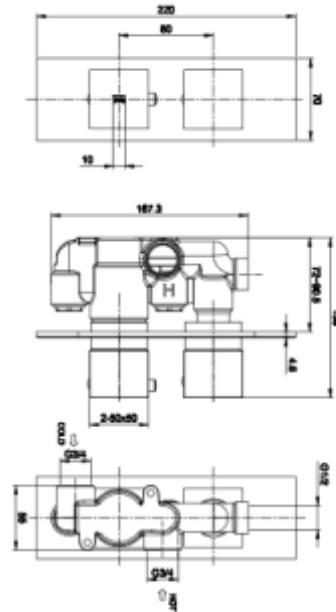

RAK FEELING

1 Outlet | 2 Handle | Thermostatic Round

RAK
CERAMICS

Dimensions: 220w x 55d x 70h mm

Colour: WHITE/GREIGE/CAPPUCCINO
GREY/BLACK

Code: RAKFSV1XXXR

Warranty: 15 YEARS

Weight: 2.80 KG

Dimensions: All Dimensions in mm tolerance $\pm 5\%$ for below 200mm and $\pm 3\%$ for above 200mm.

Note: Due to a continuing development programme to improve design and performance the manufacturer reserves all rights to vary specifications without prior information.

Please note accessories are for photographic use only.