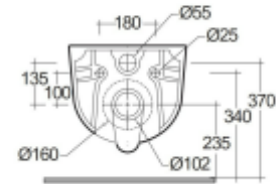

RAK-DES - DESWC1446AWHA - W/HIDDEN FIXATIONS

Wall Hung | Water Closet

RAK
CERAMICS

Technical specifications

Dimensions:	520 x 380 mm
Weight:	24 Kg
Color:	Alpine White
Trap type:	P Trap
Trapway type:	Concealed
Seat cover options:	Urea
Bowl shape:	Round
Suites:	RAK-DES

Code	Name
DESWC1446AWHA	RAK-DES RIMLESS WALL HUNG WC P-TRAP 52 CM P TRAP
DESSC3901WH	RAK-DES SOFT CLOSE UREA SEAT COVER
DESSC3900WH	RAK-DES UREA SEAT COVER

Dimensions: All dimensions in mm. Tolerance of vitreous china & fireclay items: $\pm 5\%$ for below 200mm and $\pm 3\%$ for above 200mm; for all other items tolerance $\pm 1\%$. Note: Due to a continuing development program to improve design and performance, the manufacturer reserves all rights to vary specifications without prior information. Please note accessories are for photographic use only.