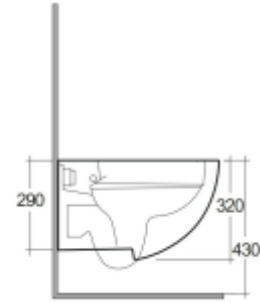

RAK-DES - DESWC1446AWHA - W/HIDDEN FIXATIONS

Wall Hung | Water Closet

RAK
CERAMICS

Technical specifications

Dimensions:	520 x 380 mm
Weight:	24 Kg
Color:	Alpine White
Trap type:	P Trap
Trapway type:	Concealed
Seat cover options:	Urea
Bowl shape:	Round
Suites:	RAK-DES

Code	Name
DESWC1446AWHA	RAK-DES RIMLESS WALL HUNG WC P-TRAP 52 CM P TRAP
DESSC3901WH	RAK-DES SOFT CLOSE UREA SEAT COVER
DESSC3900WH	RAK-DES UREA SEAT COVER

Dimensions: All dimensions in mm. Tolerance of vitreous china & fireclay items: $\pm 5\%$ for below 200mm and $\pm 3\%$ for above 200mm; for all other items tolerance $\pm 1\%$. Note: Due to a continuing development program to improve design and performance, the manufacturer reserves all rights to vary specifications without prior information. Please note accessories are for photographic use only.