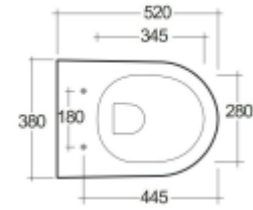

RAK-DES - DESWC1446AWHA - W/HIDDEN FIXATIONS

Wall Hung | Water Closet

RAK
CERAMICS

Technical specifications

Dimensions:	520 x 380 mm
Weight:	24 Kg
Color:	Alpine White
Trap type:	P Trap
Trapway type:	Concealed
Seat cover options:	Urea
Bowl shape:	Round
Suites:	RAK-DES

Code	Name
DESWC1446AWHA	RAK-DES RIMLESS WALL HUNG WC P-TRAP 52 CM P TRAP
DESSC3901WH	RAK-DES SOFT CLOSE UREA SEAT COVER
DESSC3900WH	RAK-DES UREA SEAT COVER

Dimensions: All dimensions in mm. Tolerance of vitreous china & fireclay items: $\pm 5\%$ for below 200mm and $\pm 3\%$ for above 200mm; for all other items tolerance $\pm 1\%$. Note: Due to a continuing development program to improve design and performance, the manufacturer reserves all rights to vary specifications without prior information. Please note accessories are for photographic use only.