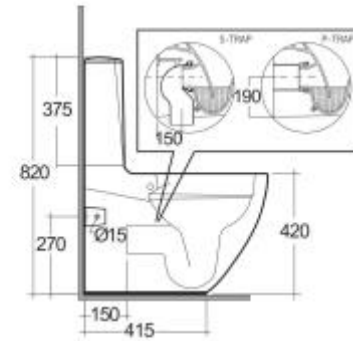

RAK-DES - DESWC1146AWHA - W/HIDDEN FIXATIONS

Close Coupled | Water Closet

RAK
CERAMICS

Technical specifications

Dimensions:	640 x 380 mm
Weight:	30 Kg
Color:	Alpine White
Trap type:	P Trap & S Trap
Trapway type:	Concealed
Seat cover options:	Urea
Bowl shape:	Round
Soft close:	yes
Suites:	RAK-DES

Code	Name
DESWC1146AWHA	RAK-DES RIMLESS BACK TO WALL CLOSE COUPLED WC 64 CM P & S TRAP
DESSC3901WH	RAK-DES SOFT CLOSE UREA SEAT COVER
DESSC3900WH	RAK-DES UREA SEAT COVER
SENWT1801AWHA	RAK-Sensation Side Inlet
SENWT1800AWHA	RAK-Sensation Water Tank with bottom inlet

Dimensions: All dimensions in mm. Tolerance of vitreous china & fireclay items: $\pm 5\%$ for below 200mm and $\pm 3\%$ for above 200mm; for all other items tolerance $\pm 1\%$. Note: Due to a continuing development program to improve design and performance, the manufacturer reserves all rights to vary specifications without prior information. Please note accessories are for photographic use only.