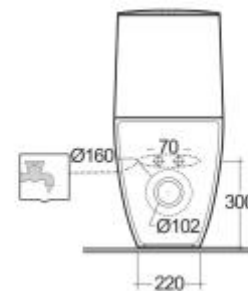

RAK-DES - DESWC1146AWHA - W/HIDDEN FIXATIONS

Close Coupled | Water Closet

RAK
CERAMICS

Technical specifications

Dimensions:	640 x 380 mm
Weight:	30 Kg
Color:	Alpine White
Trap type:	P Trap & S Trap
Trapway type:	Concealed
Seat cover options:	Urea
Bowl shape:	Round
Soft close:	yes
Suites:	RAK-DES

Code	Name
DESWC1146AWHA	RAK-DES RIMLESS BACK TO WALL CLOSE COUPLED WC 64 CM P & S TRAP
DESSC3901WH	RAK-DES SOFT CLOSE UREA SEAT COVER
DESSC3900WH	RAK-DES UREA SEAT COVER
SENWT1801AWHA	RAK-Sensation Side Inlet
SENWT1800AWHA	RAK-Sensation Water Tank with bottom inlet

Dimensions: All dimensions in mm. Tolerance of vitreous china & fireclay items: $\pm 5\%$ for below 200mm and $\pm 3\%$ for above 200mm; for all other items tolerance $\pm 1\%$. Note: Due to a continuing development program to improve design and performance, the manufacturer reserves all rights to vary specifications without prior information. Please note accessories are for photographic use only.