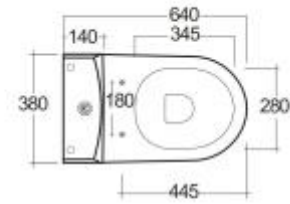

RAK-DES - DESWC1146AWHA - W/HIDDEN FIXATIONS

Close Coupled | Water Closet

RAK
CERAMICS

Technical specifications

Dimensions:	640 x 380 mm
Weight:	30 Kg
Color:	Alpine White
Trap type:	P Trap & S Trap
Trapway type:	Concealed
Seat cover options:	Urea
Bowl shape:	Round
Soft close:	yes
Suites:	RAK-DES

Code	Name
DESWC1146AWHA	RAK-DES RIMLESS BACK TO WALL CLOSE COUPLED WC 64 CM P & S TRAP
DESSC3901WH	RAK-DES SOFT CLOSE UREA SEAT COVER
DESSC3900WH	RAK-DES UREA SEAT COVER
SENWT1801AWHA	RAK-Sensation Side Inlet
SENWT1800AWHA	RAK-Sensation Water Tank with bottom inlet

Dimensions: All dimensions in mm. Tolerance of vitreous china & fireclay items: $\pm 5\%$ for below 200mm and $\pm 3\%$ for above 200mm; for all other items tolerance $\pm 1\%$. Note: Due to a continuing development program to improve design and performance, the manufacturer reserves all rights to vary specifications without prior information. Please note accessories are for photographic use only.