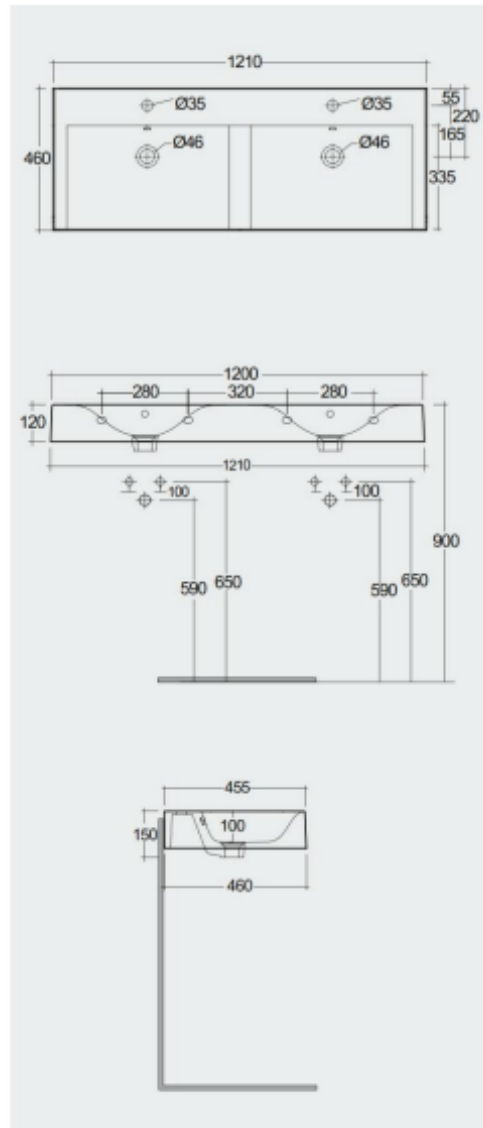

RAK-DES - DESWB12100AWHA - W/O TAP HOLE

Wash basin | Wall Hung

RAK
CERAMICS

Technical specifications

Dimensions: 1210 x 460 mm

Weight: 40 Kg

Color: Alpine White

Shape of basin: Rectangle

Overflow hole: yes

Suites: [RAK-DES](#)

Code Name

DESWB12100AWHA RAK-DES WALL HUNG WASH BASIN ALPINE WHITE 121
CM W/O TAP HOLE

Dimensions: All dimensions in mm. Tolerance of vitreous china & fireclay items: $\pm 5\%$ for below 200mm and $\pm 3\%$ for above 200mm; for all other items tolerance $\pm 1\%$. Note: Due to a continuing development program to improve design and performance, the manufacturer reserves all rights to vary specifications without prior information. Please note accessories are for photographic use only.

RAK-DES - DESWB12101AWHA

Wash basin | Wall Hung

RAK
CERAMICS

Technical specifications

Dimensions: 1210 x 460 mm

Weight: 40 Kg

Color: Alpine White

Shape of basin: Rectangle

Dimensions: All dimensions in mm. Tolerance of vitreous china & fireclay items: $\pm 5\%$ for below 200mm and $\pm 3\%$ for above 200mm; for all other items tolerance $\pm 1\%$. Note: Due to a continuing development program to improve design and performance, the manufacturer reserves all rights to vary specifications without prior information. Please note accessories are for photographic use only.