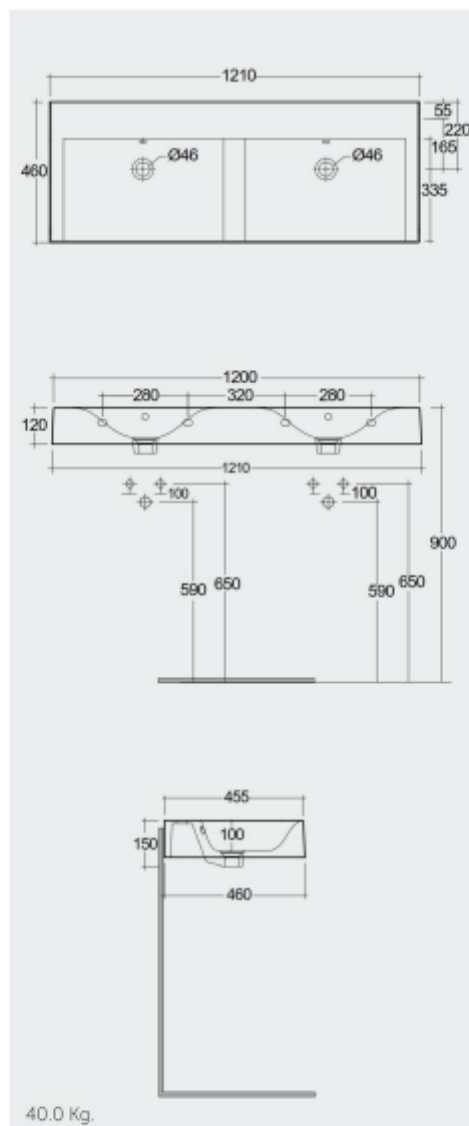

RAK-DES - DESWB12100AWHA - W/O TAP HOLE

Wash basin | Wall Hung

RAK
CERAMICS

Technical specifications

Dimensions: 1210 x 460 mm

Weight: 40 Kg

Color: Alpine White

Shape of basin: Rectangle

Overflow hole: yes

Suites: [RAK-DES](#)

Code Name

DESWB12100AWHA RAK-DES WALL HUNG WASH BASIN ALPINE WHITE 121
CM W/O TAP HOLE

Dimensions: All dimensions in mm. Tolerance of vitreous china & fireclay items: $\pm 5\%$ for below 200mm and $\pm 3\%$ for above 200mm; for all other items tolerance $\pm 1\%$. Note: Due to a continuing development program to improve design and performance, the manufacturer reserves all rights to vary specifications without prior information. Please note accessories are for photographic use only.

RAK-DES - DESWB12101AWHA

Wash basin | Wall Hung

RAK
CERAMICS

Technical specifications

Dimensions: 1210 x 460 mm

Weight: 40 Kg

Color: Alpine White

Shape of basin: Rectangle

Dimensions: All dimensions in mm. Tolerance of vitreous china & fireclay items: $\pm 5\%$ for below 200mm and $\pm 3\%$ for above 200mm; for all other items tolerance $\pm 1\%$. Note: Due to a continuing development program to improve design and performance, the manufacturer reserves all rights to vary specifications without prior information. Please note accessories are for photographic use only.