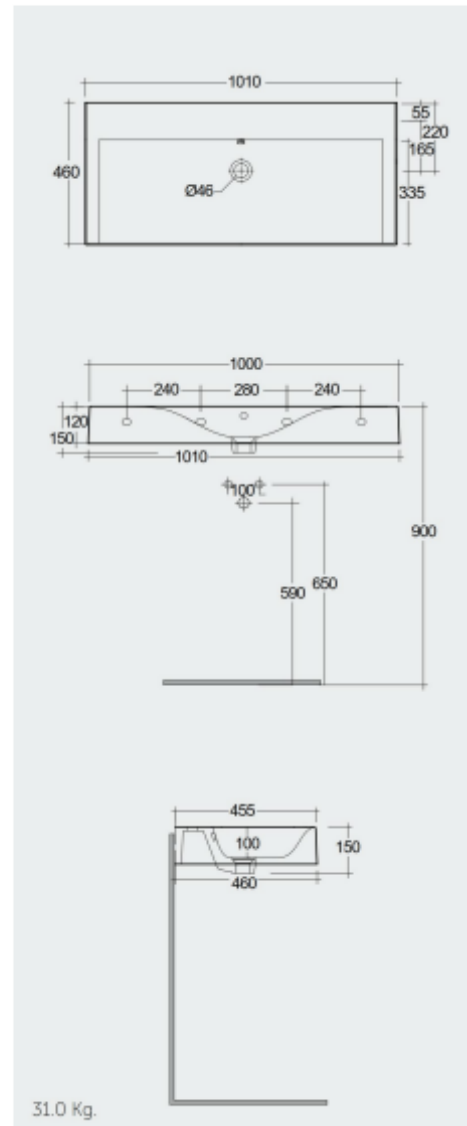

RAK-DES - DESWB10100AWHA - W/O TAP HOLE

Wash basin | Wall Hung

RAK
CERAMICS

Technical specifications

Dimensions: 1010 x 460 mm

Weight: 31 Kg

Color: Alpine White

Shape of basin: Rectangle

Overflow hole: yes

Suites: [RAK-DES](#)

Code	Name
DESWB10100AWHA	RAK-DES WALL HUNG WASH BASIN ALPINE WHITE 101 CM W/O TAP HOLE

Dimensions: All dimensions in mm. Tolerance of vitreous china & fireclay items: $\pm 5\%$ for below 200mm and $\pm 3\%$ for above 200mm; for all other items tolerance $\pm 1\%$. Note: Due to a continuing development program to improve design and performance, the manufacturer reserves all rights to vary specifications without prior information. Please note accessories are for photographic use only.

RAK-DES - DESWB10101AWHA

Wash basin | Wall Hung

RAK
CERAMICS

Technical specifications

Dimensions: 1010 x 460 mm

Weight: 31 Kg

Color: Alpine White

Shape of basin: Rectangle

Dimensions: All dimensions in mm. Tolerance of vitreous china & fireclay items: $\pm 5\%$ for below 200mm and $\pm 3\%$ for above 200mm; for all other items tolerance $\pm 1\%$. Note: Due to a continuing development program to improve design and performance, the manufacturer reserves all rights to vary specifications without prior information. Please note accessories are for photographic use only.