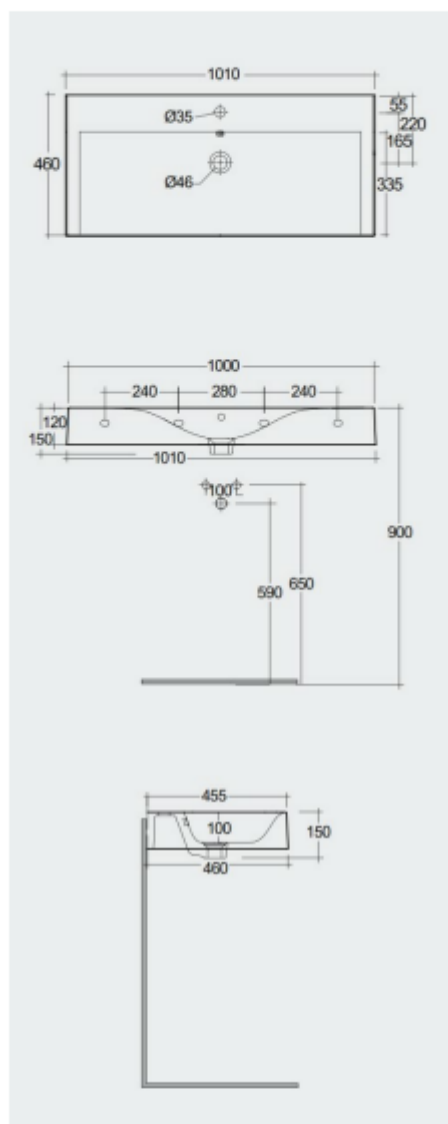

RAK-DES - DESWB10100AWHA - W/O TAP HOLE

Wash basin | Wall Hung

RAK
CERAMICS

Technical specifications

Dimensions: 1010 x 460 mm

Weight: 31 Kg

Color: Alpine White

Shape of basin: Rectangle

Overflow hole: yes

Suites: [RAK-DES](#)

Code	Name
DESWB10100AWHA	RAK-DES WALL HUNG WASH BASIN ALPINE WHITE 101 CM W/O TAP HOLE

Dimensions: All dimensions in mm. Tolerance of vitreous china & fireclay items: $\pm 5\%$ for below 200mm and $\pm 3\%$ for above 200mm; for all other items tolerance $\pm 1\%$. Note: Due to a continuing development program to improve design and performance, the manufacturer reserves all rights to vary specifications without prior information. Please note accessories are for photographic use only.

RAK-DES - DESWB10101AWHA

Wash basin | Wall Hung

RAK
CERAMICS

Technical specifications

Dimensions: 1010 x 460 mm

Weight: 31 Kg

Color: Alpine White

Shape of basin: Rectangle

Dimensions: All dimensions in mm. Tolerance of vitreous china & fireclay items: $\pm 5\%$ for below 200mm and $\pm 3\%$ for above 200mm; for all other items tolerance $\pm 1\%$. Note: Due to a continuing development program to improve design and performance, the manufacturer reserves all rights to vary specifications without prior information. Please note accessories are for photographic use only.