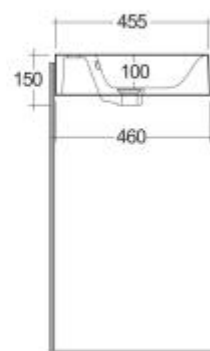

RAK-DES - DESWB08100AWHA - W/O TAP HOLE

Wash basin | Wall Hung

RAK
CERAMICS

Technical specifications

Dimensions: 810 x 460 mm

Weight: 27 Kg

Color: Alpine White

Shape of basin: Rectangle

Overflow hole: yes

Suites: [RAK-DES](#)

Code	Name
DESWB08100AWHA	RAK-DES WALL HUNG WASH BASIN ALPINE WHITE 81 CM W/O TAP HOLE

Dimensions: All dimensions in mm. Tolerance of vitreous china & fireclay items: $\pm 5\%$ for below 200mm and $\pm 3\%$ for above 200mm; for all other items tolerance $\pm 1\%$. Note: Due to a continuing development program to improve design and performance, the manufacturer reserves all rights to vary specifications without prior information. Please note accessories are for photographic use only.

RAK-DES - DESWB08101AWHA

Wash basin | Cloakroom

RAK
CERAMICS

Technical specifications

Dimensions: 810 x 460 mm

Weight: 27 Kg

Color: Alpine White

Shape of basin: Rectangle

Dimensions: All dimensions in mm. Tolerance of vitreous china & fireclay items: $\pm 5\%$ for below 200mm and $\pm 3\%$ for above 200mm; for all other items tolerance $\pm 1\%$. Note: Due to a continuing development program to improve design and performance, the manufacturer reserves all rights to vary specifications without prior information. Please note accessories are for photographic use only.