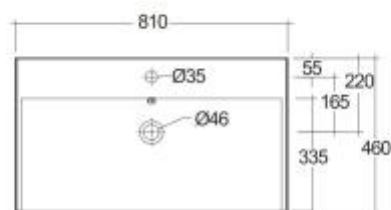

RAK-DES - DESWB08100AWHA - W/O TAP HOLE

Wash basin | Wall Hung

RAK
CERAMICS

Technical specifications

Dimensions: 810 x 460 mm

Weight: 27 Kg

Color: Alpine White

Shape of basin: Rectangle

Overflow hole: yes

Suites: [RAK-DES](#)

Code	Name
DESWB08100AWHA	RAK-DES WALL HUNG WASH BASIN ALPINE WHITE 81 CM W/O TAP HOLE

Dimensions: All dimensions in mm. Tolerance of vitreous china & fireclay items: $\pm 5\%$ for below 200mm and $\pm 3\%$ for above 200mm; for all other items tolerance $\pm 1\%$. Note: Due to a continuing development program to improve design and performance, the manufacturer reserves all rights to vary specifications without prior information. Please note accessories are for photographic use only.

RAK-DES - DESWB08101AWHA

Wash basin | Cloakroom

RAK
CERAMICS

Technical specifications

Dimensions: 810 x 460 mm

Weight: 27 Kg

Color: Alpine White

Shape of basin: Rectangle

Dimensions: All dimensions in mm. Tolerance of vitreous china & fireclay items: $\pm 5\%$ for below 200mm and $\pm 3\%$ for above 200mm; for all other items tolerance $\pm 1\%$. Note: Due to a continuing development program to improve design and performance, the manufacturer reserves all rights to vary specifications without prior information. Please note accessories are for photographic use only.