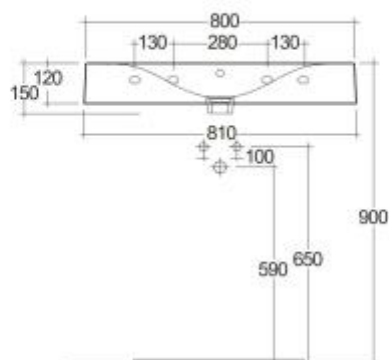

RAK-DES - DESWB08100AWHA - W/O TAP HOLE

Wash basin | Wall Hung

RAK
CERAMICS

Technical specifications

Dimensions: 810 x 460 mm

Weight: 27 Kg

Color: Alpine White

Shape of basin: Rectangle

Overflow hole: yes

Suites: [RAK-DES](#)

Code	Name
DESWB08100AWHA	RAK-DES WALL HUNG WASH BASIN ALPINE WHITE 81 CM W/O TAP HOLE

Dimensions: All dimensions in mm. Tolerance of vitreous china & fireclay items: $\pm 5\%$ for below 200mm and $\pm 3\%$ for above 200mm; for all other items tolerance $\pm 1\%$. Note: Due to a continuing development program to improve design and performance, the manufacturer reserves all rights to vary specifications without prior information. Please note accessories are for photographic use only.

RAK-DES - DESWB08101AWHA

Wash basin | Cloakroom

RAK
CERAMICS

Technical specifications

Dimensions: 810 x 460 mm

Weight: 27 Kg

Color: Alpine White

Shape of basin: Rectangle

Dimensions: All dimensions in mm. Tolerance of vitreous china & fireclay items: $\pm 5\%$ for below 200mm and $\pm 3\%$ for above 200mm; for all other items tolerance $\pm 1\%$. Note: Due to a continuing development program to improve design and performance, the manufacturer reserves all rights to vary specifications without prior information. Please note accessories are for photographic use only.