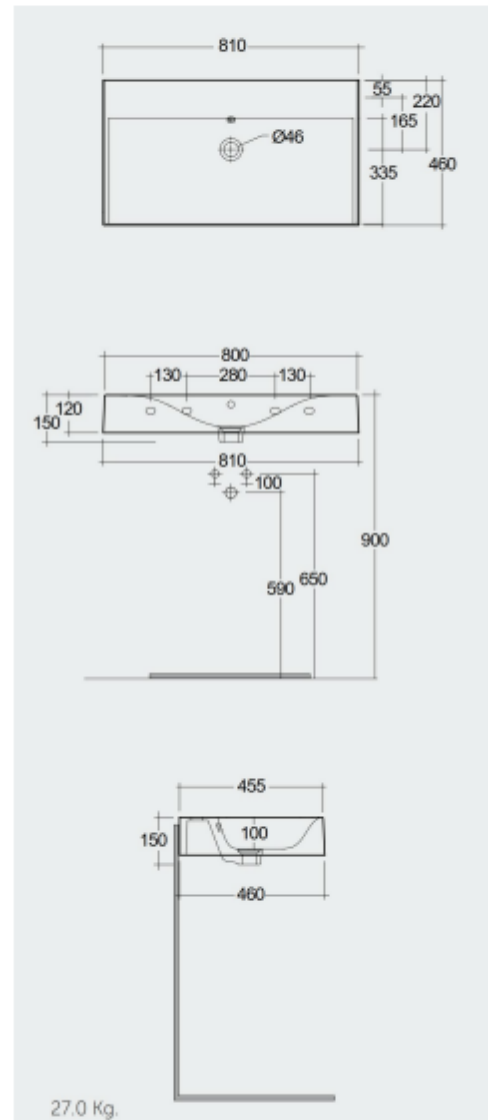

RAK-DES - DESWB08100AWHA - W/O TAP HOLE

Wash basin | Wall Hung

RAK
CERAMICS

Technical specifications

Dimensions: 810 x 460 mm

Weight: 27 Kg

Color: Alpine White

Shape of basin: Rectangle

Overflow hole: yes

Suites: [RAK-DES](#)

Code	Name
DESWB08100AWHA	RAK-DES WALL HUNG WASH BASIN ALPINE WHITE 81 CM W/O TAP HOLE

Dimensions: All dimensions in mm. Tolerance of vitreous china & fireclay items: $\pm 5\%$ for below 200mm and $\pm 3\%$ for above 200mm; for all other items tolerance $\pm 1\%$. Note: Due to a continuing development program to improve design and performance, the manufacturer reserves all rights to vary specifications without prior information. Please note accessories are for photographic use only.

RAK-DES - DESWB08101AWHA

Wash basin | Cloakroom

RAK
CERAMICS

Technical specifications

Dimensions: 810 x 460 mm

Weight: 27 Kg

Color: Alpine White

Shape of basin: Rectangle

Dimensions: All dimensions in mm. Tolerance of vitreous china & fireclay items: $\pm 5\%$ for below 200mm and $\pm 3\%$ for above 200mm; for all other items tolerance $\pm 1\%$. Note: Due to a continuing development program to improve design and performance, the manufacturer reserves all rights to vary specifications without prior information. Please note accessories are for photographic use only.