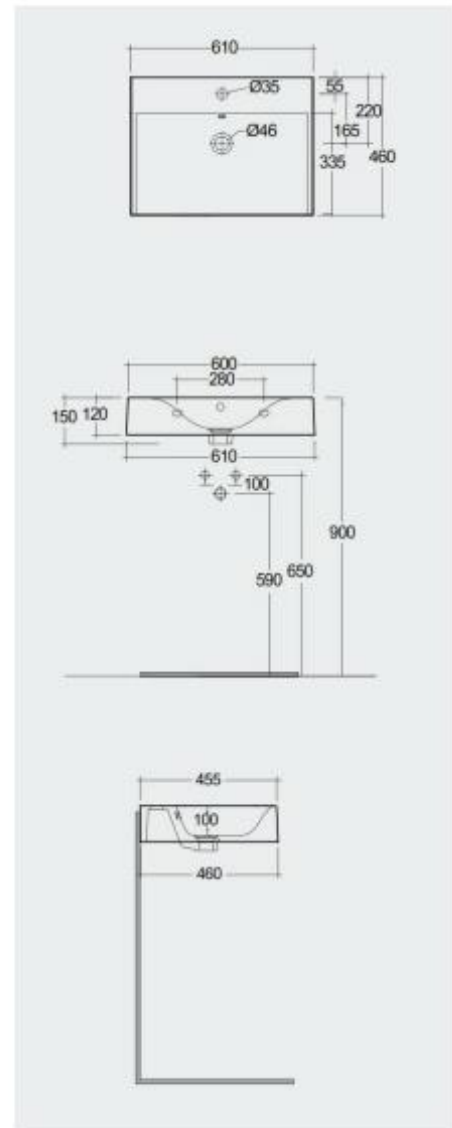

## Technical specifications

Dimensions: 610 x 460 mm

Weight: 20 Kg

Color: Alpine White

Shape of basin: Rectangle

Overflow hole: yes

Suites: [RAK-DES](#)

Code	Name
DESWB06100AWHA	RAK-DES WALL HUNG WASH BASIN ALPINE WHITE 61 CM W/O TAP HOLE

Dimensions: All dimensions in mm. Tolerance of vitreous china & fireclay items:  $\pm 5\%$  for below 200mm and  $\pm 3\%$  for above 200mm; for all other items tolerance  $\pm 1\%$ . Note: Due to a continuing development program to improve design and performance, the manufacturer reserves all rights to vary specifications without prior information. Please note accessories are for photographic use only.

## Technical specifications

Dimensions: 610 x 460 mm

Weight: 20 Kg

Color: Alpine White

Shape of basin: Rectangle

Overflow hole: yes

Suites: [RAK-DES](#)  
[RAK-JOY UNO](#)

Code	Name
DESWB06101AWHA	RAK-DES WALL HUNG WASH BASIN ALPINE WHITE 61 CM
DESWB06100AWHA	RAK-DES WALL HUNG WASH BASIN ALPINE WHITE 61 CM W/O TAP HOLE