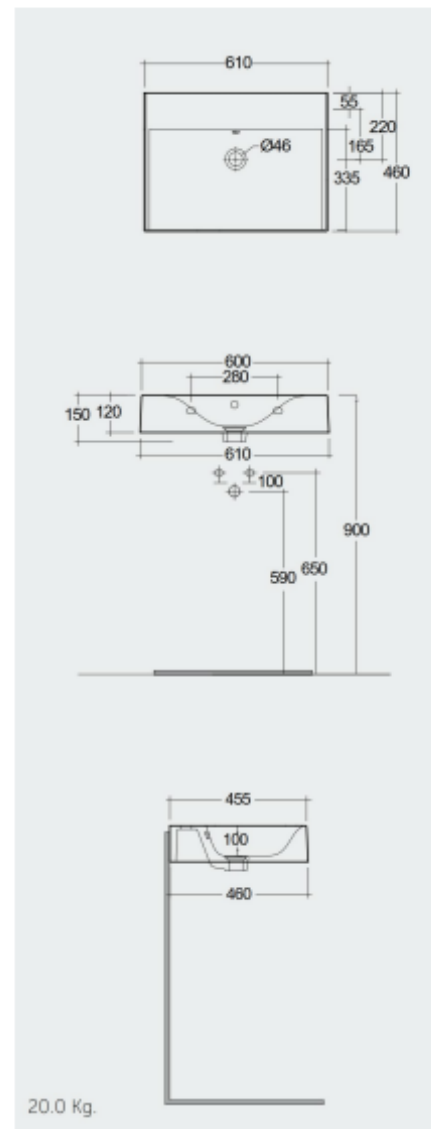

## Technical specifications

Dimensions: 610 x 460 mm

Weight: 20 Kg

Color: Alpine White

Shape of basin: Rectangle

Overflow hole: yes

Suites: [RAK-DES](#)

Code	Name
DESWB06100AWHA	RAK-DES WALL HUNG WASH BASIN ALPINE WHITE 61 CM W/O TAP HOLE

Dimensions: All dimensions in mm. Tolerance of vitreous china & fireclay items:  $\pm 5\%$  for below 200mm and  $\pm 3\%$  for above 200mm; for all other items tolerance  $\pm 1\%$ . Note: Due to a continuing development program to improve design and performance, the manufacturer reserves all rights to vary specifications without prior information. Please note accessories are for photographic use only.

## Technical specifications

Dimensions: 610 x 460 mm

Weight: 20 Kg

Color: Alpine White

Shape of basin: Rectangle

Overflow hole: yes

Suites: [RAK-DES](#)  
[RAK-JOY UNO](#)

Code	Name
DESWB06101AWHA	RAK-DES WALL HUNG WASH BASIN ALPINE WHITE 61 CM
DESWB06100AWHA	RAK-DES WALL HUNG WASH BASIN ALPINE WHITE 61 CM W/O TAP HOLE