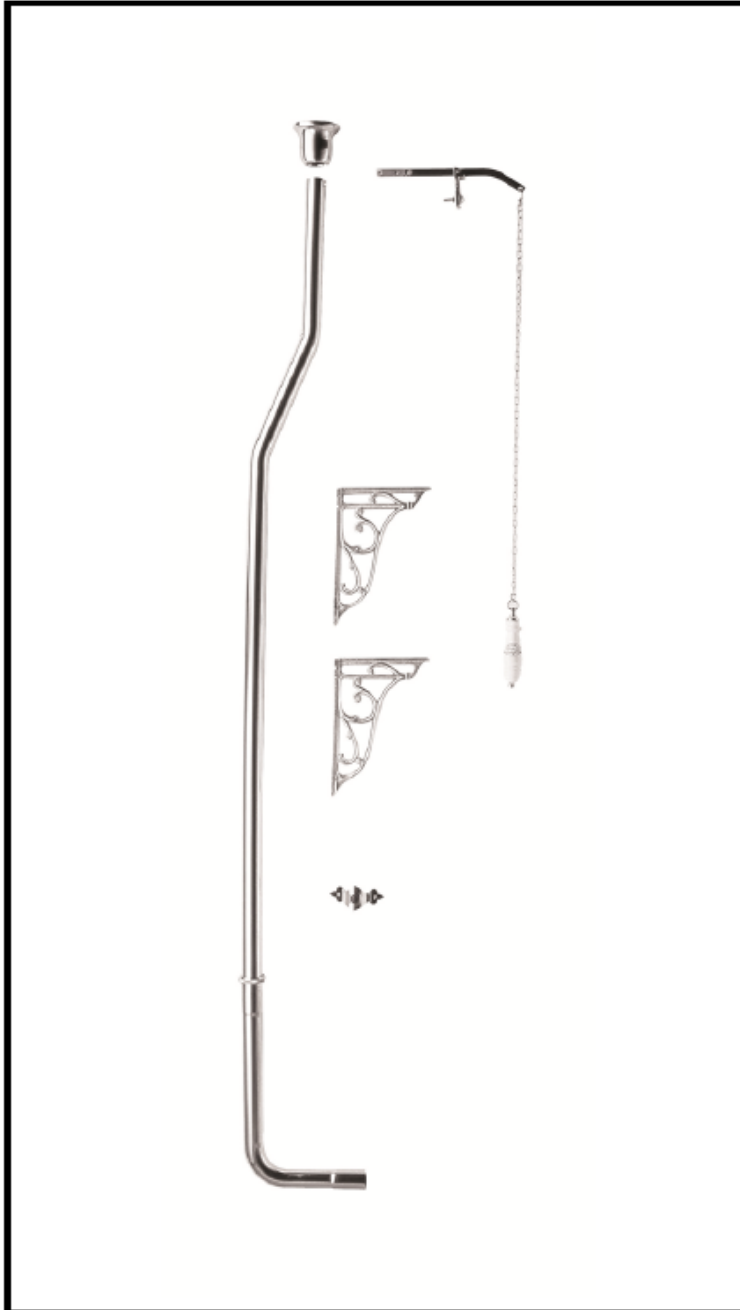

BASINS			
Tap Hole	Not Applicable	Chain Stay Hole	Not Applicable
Template	Not Applicable	Waste Type Req'd	Not Applicable
Overflow Incl.	Not Applicable	Overflow Cover	Not Applicable
Inner Bowl Depth	N/A	Inner Bowl Width	N/A
Inner Bowl Height	N/A		

GENERAL			
Fixing Supplied	Yes		

B A Y S W A T E R

London W.2

CODE: BAYA015

DESCRIPTION: High Level Flush Pipe Pack

CATEGORY: Wastes & Extras

PRODUCT DIMENSIONS				
Height (mm)	Width (mm)	Length (mm)	Depth (mm)	Nett Wgt Kg
1683	80		205	3.07