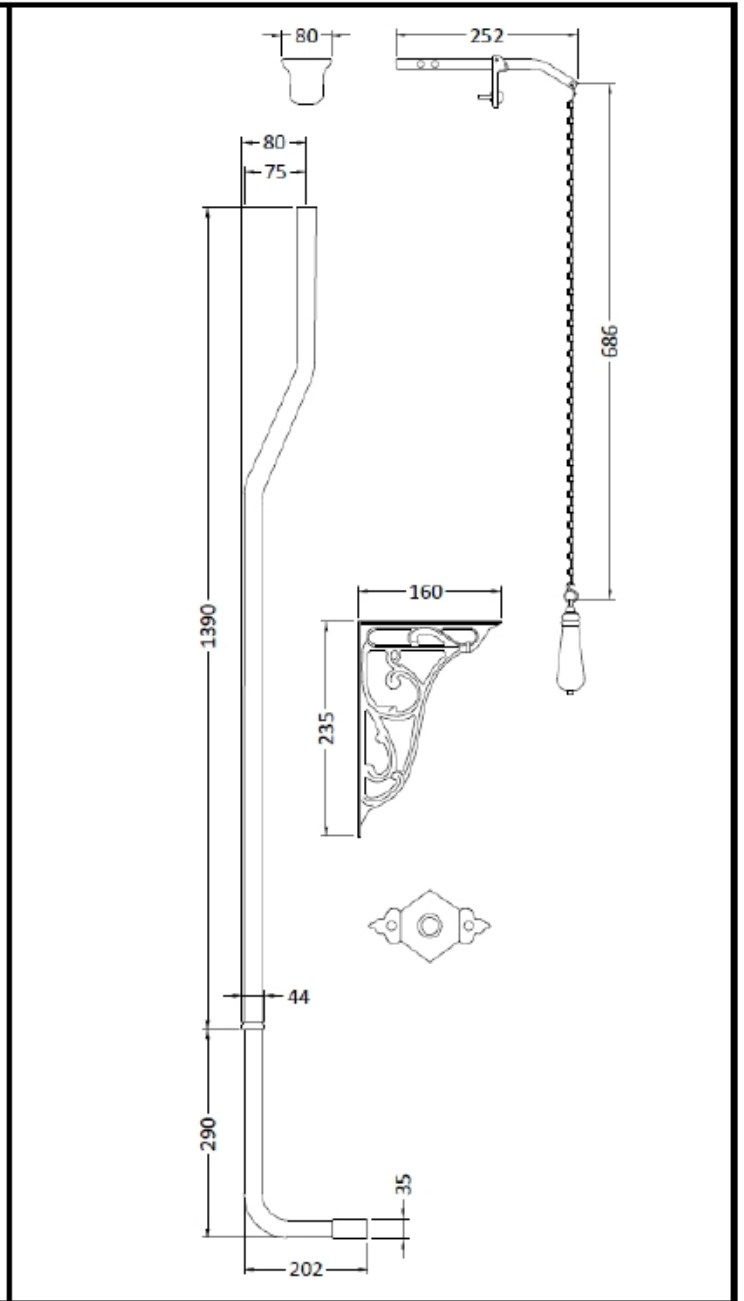

GENERAL	
Fixing Supplied	No

B A Y S W A T E R

London W.2

CODE: BAYC019

DESCRIPTION: Fitzroy C/Hgt High/Low Pan (Exc' Seat)

CATEGORY: Ceramics

PRODUCT DIMENSIONS			
Height (mm)	Width (mm)	Depth (mm)	Nett Wgt Kg
466	370	515	20

OUTER BOX DIMENSIONS (If Applicable)			
Height (mm)	Width (mm)	Depth (mm)	Gross Wgt Kg
Barcode	5055275892312		

PRODUCT DETAILS			
Country of Origin	China		
Fitting Instruction	No	Colour	White

Certification	CE	N/A	WRAS	N/A	WRAS Number	N/A
Product Material	Vitreous China					

OUTER BOX DIMENSIONS (If Applicable)				
Height (mm)	Width (mm)	Length (mm)	Depth (mm)	Gross Wgt Kg
Barcode	5055275890417			

PRODUCT DETAILS			
Country of Origin	China	CE Certification	N/A
Fitting Instruction	No	Colour/Finish	Chrome
Product Material	Brass	Product Diameter	35mm
Heating Element Wattage	Not Applicable	Connection Size	11/2"

B A Y S W A T E R

London W.2

CODE: BAYA415

DESCRIPTION: High Level Flush Pipe Pack

CATEGORY: Wastes & Extras

PRODUCT DIMENSIONS

Height (mm)	Width (mm)	Length (mm)	Depth (mm)	Nett Wgt Kg
1680	80		202	3.07

PACKAGING DIMENSIONS