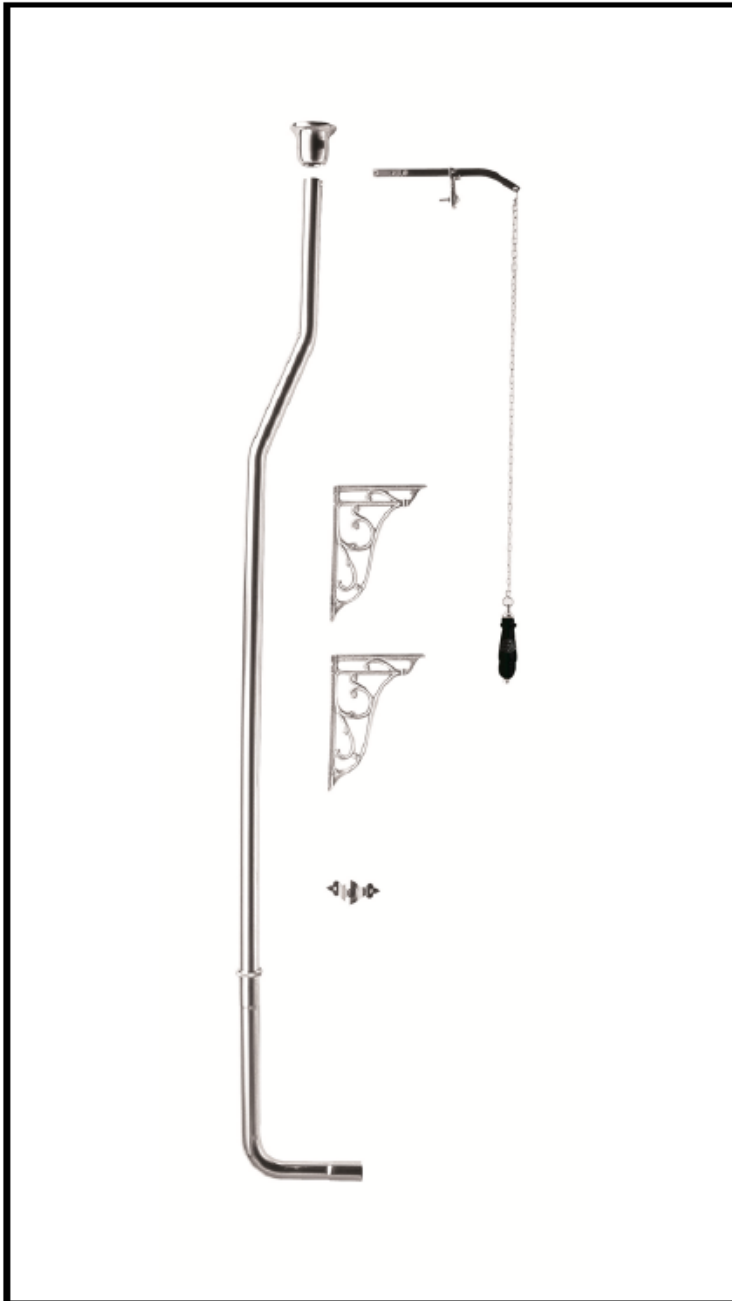

OUTER BOX DIMENSIONS (If Applicable)				
Height (mm)	Width (mm)	Length (mm)	Depth (mm)	Gross Wgt Kg
Barcode	5055275890417			

PRODUCT DETAILS			
Country of Origin	China	CE Certification	N/A
Fitting Instruction	No	Colour/Finish	Chrome
Product Material	Brass	Product Diameter	35mm
Heating Element Wattage	Not Applicable	Connection Size	11/2"

B A Y S W A T E R

London W.2

CODE: BAYA415

DESCRIPTION: High Level Flush Pipe Pack

CATEGORY: Wastes & Extras

PRODUCT DIMENSIONS

Height (mm)	Width (mm)	Length (mm)	Depth (mm)	Nett Wgt Kg
1680	80		202	3.07

PACKAGING DIMENSIONS