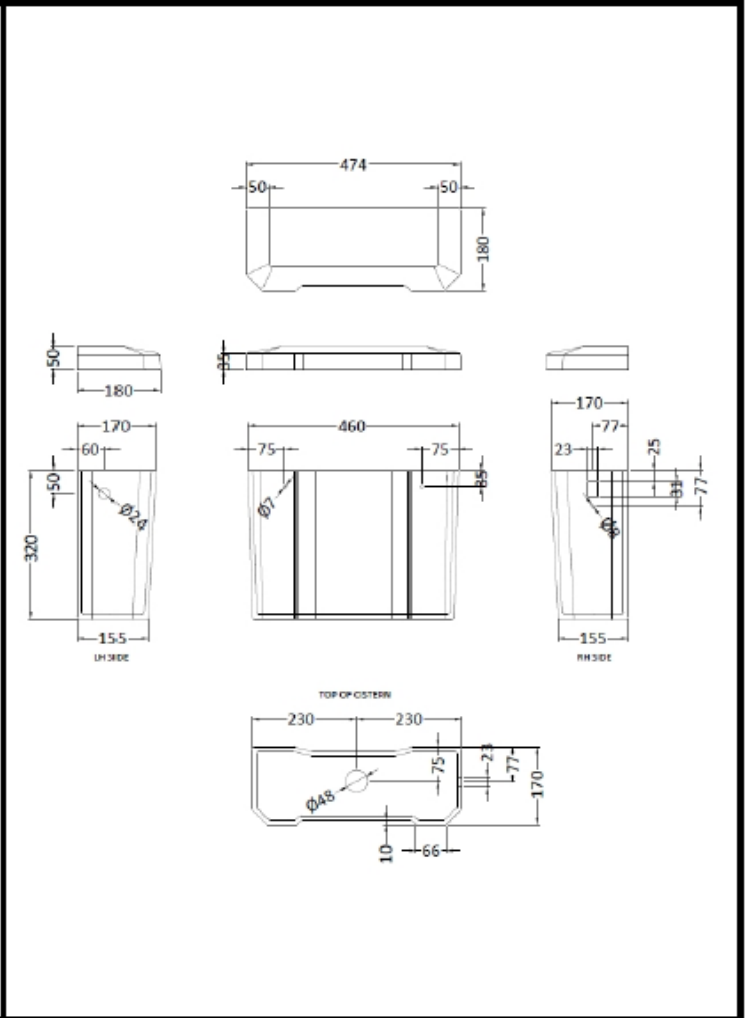

B A Y S W A T E R

London W.2

CODE: BAYC020

DESCRIPTION: Fitzroy High Level Cistern (Inc' Fittg)

CATEGORY: Ceramics

PRODUCT DIMENSIONS			
Height (mm)	Width (mm)	Depth (mm)	Nett Wgt Kg
370	474	180	14.5

PACKAGING DIMENSIONS			
Height (mm)	Width (mm)	Depth (mm)	Gross Wgt Kg
390	494	200	16

PACKAGING DATA			
Box Colour	White Cardboard Box		
Box Qty	1	Label Colour	Not Applicable
Label Size	x	Label Qty	0

OUTER BOX DIMENSIONS (If Applicable)			
Height (mm)	Width (mm)	Depth (mm)	Gross Wgt Kg
Barcode	5055275892329		

GENERAL	
Fixing Supplied	No

B A Y S W A T E R

London W.2

CODE: BAYC019

DESCRIPTION: Fitzroy C/Hgt High/Low Pan (Exc' Seat)

CATEGORY: Ceramics

PRODUCT DIMENSIONS			
Height (mm)	Width (mm)	Depth (mm)	Nett Wgt Kg
466	370	515	20

OUTER BOX DIMENSIONS (If Applicable)			
Height (mm)	Width (mm)	Depth (mm)	Gross Wgt Kg
Barcode	5055275892312		

PRODUCT DETAILS			
Country of Origin	China		
Fitting Instruction	No	Colour	White

Certification	CE	N/A	WRAS	N/A	WRAS Number	N/A
Product Material	Vitreous China					