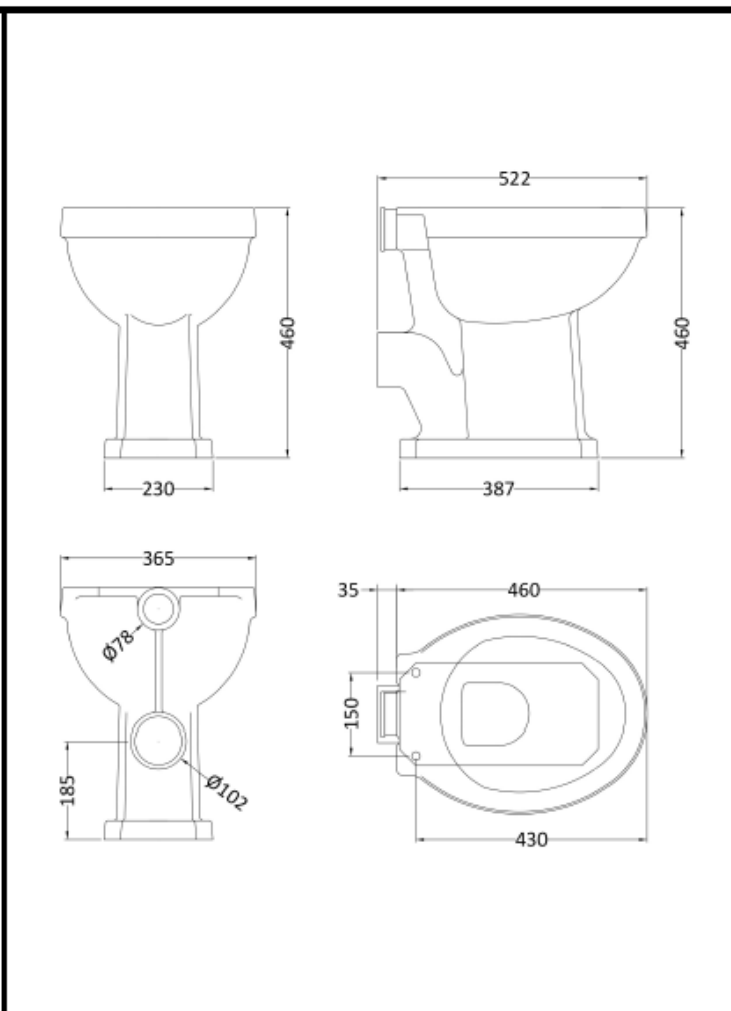

B A Y S W A T E R

London W.2

CODE: BAYC020

DESCRIPTION: Fitzroy High Level Cistern (Inc' Fittg)

CATEGORY: Ceramics

PRODUCT DIMENSIONS			
Height (mm)	Width (mm)	Depth (mm)	Nett Wgt Kg
370	474	180	14.5

PACKAGING DIMENSIONS			
Height (mm)	Width (mm)	Depth (mm)	Gross Wgt Kg
390	494	200	16

GENERAL	
Fixing Supplied	No

B A Y S W A T E R

London W.2

CODE: BAYC019

DESCRIPTION: Fitzroy C/Hgt High/Low Pan (Exc' Seat)

CATEGORY: Ceramics

PRODUCT DIMENSIONS			
Height (mm)	Width (mm)	Depth (mm)	Nett Wgt Kg
466	370	515	20

PACKAGING DIMENSIONS			
Height (mm)	Width (mm)	Depth (mm)	Gross Wgt Kg
500	380	515	21

PACKAGING DATA			
Box Colour	White Cardboard Box		
Box Qty	1	Label Colour	Not Applicable
Label Size	100 x 50	Label Qty	0

OUTER BOX DIMENSIONS (If Applicable)			
Height (mm)	Width (mm)	Depth (mm)	Gross Wgt Kg
Barcode	5055275892312		

PRODUCT DETAILS			
Country of Origin	China		
Fitting Instruction	No	Colour	White

Certification	CE	N/A	WRAS	N/A	WRAS Number	N/A
Product Material	Vitreous China					