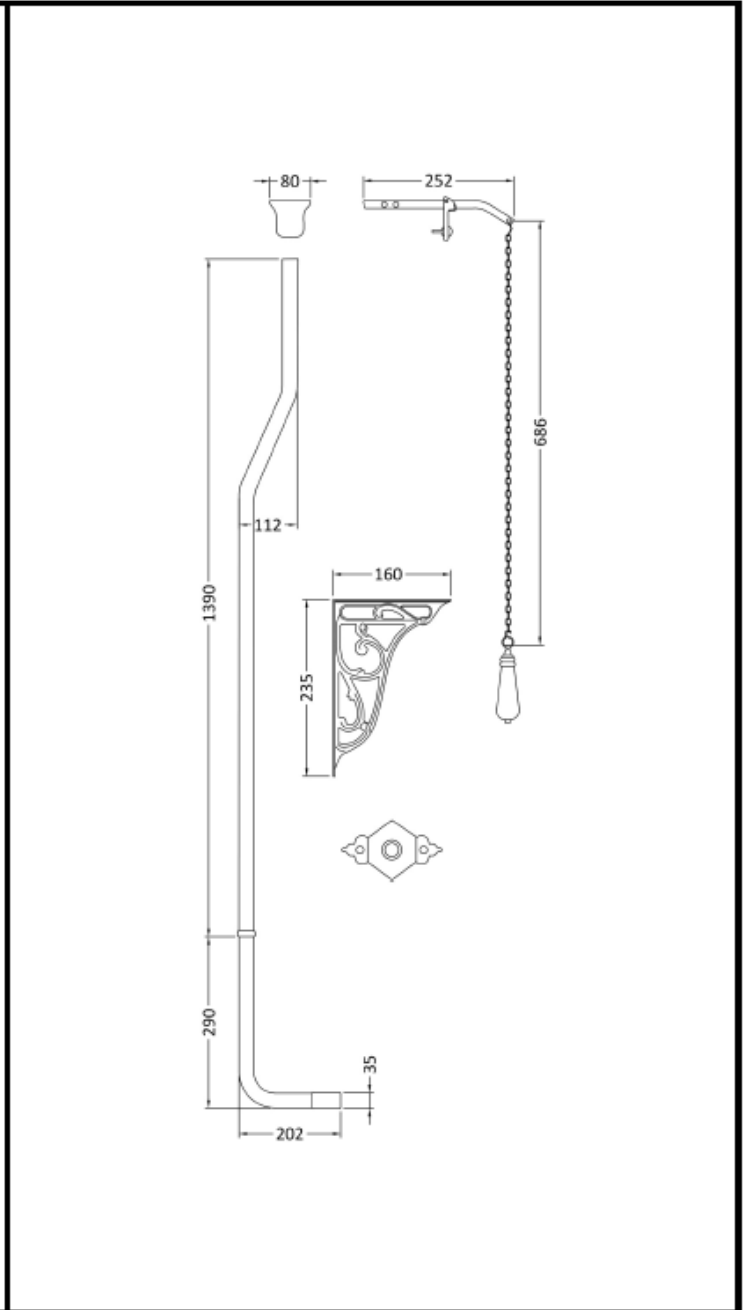

OUTER BOX DIMENSIONS (If Applicable)			
Height (mm)	Width (mm)	Depth (mm)	Gross Wgt Kg
Barcode	5055275892312		

PRODUCT DETAILS			
Country of Origin	China		
Fitting Instruction	No	Colour	White

Certification	CE	N/A	WRAS	N/A	WRAS Number	N/A
Product Material	Vitreous China					

BASINS			
Tap Hole	Not Applicable	Chain Stay Hole	Not Applicable
Template	Not Applicable	Waste Type Req'd	Not Applicable
Overflow Incl.	Not Applicable	Overflow Cover	Not Applicable
Inner Bowl Depth	N/A	Inner Bowl Width	N/A
Inner Bowl Height	N/A		

GENERAL			
Fixing Supplied	Yes		

B A Y S W A T E R

London W.2

CODE: BAYA015

DESCRIPTION: High Level Flush Pipe Pack

CATEGORY: Wastes & Extras

PRODUCT DIMENSIONS				
Height (mm)	Width (mm)	Length (mm)	Depth (mm)	Nett Wgt Kg
1683	80		205	3.07

OUTER BOX DIMENSIONS (If Applicable)				
Height (mm)	Width (mm)	Length (mm)	Depth (mm)	Gross Wgt Kg
Barcode	5055275890417			

PRODUCT DETAILS			
Country of Origin	China	CE Certification	N/A
Fitting Instruction	No	Colour/Finish	Chrome
Product Material	Brass	Product Diameter	35mm
Heating Element Wattage	Not Applicable	Connection Size	11/2"