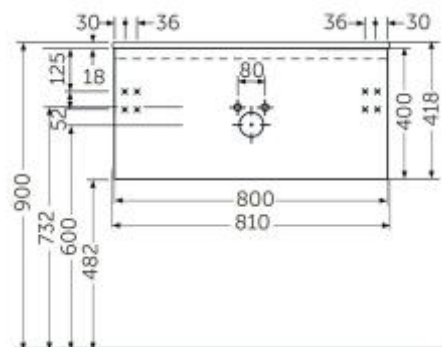

RAK-JOY UNO - UNOWH080UGY

Wall Hung Vanity Unit, Urban Grey

RAK
CERAMICS

Technical specifications

Dimensions: 810 x 418 mm

Weight: 19.5 Kg

Color: Urban Grey

Suites: [RAK-JOY UNO](#)

Code Name

UNOWH080UGY RAK-JOY UNO WALL HUNG VANITY UNITS URBAN GREY 80 CM

Dimensions: All dimensions in mm. Tolerance of vitreous china & fireclay items: $\pm 5\%$ for below 200mm and $\pm 3\%$ for above 200mm; for all other items tolerance $\pm 1\%$. Note: Due to a continuing development program to improve design and performance, the manufacturer reserves all rights to vary specifications without prior information. Please note accessories are for photographic use only.