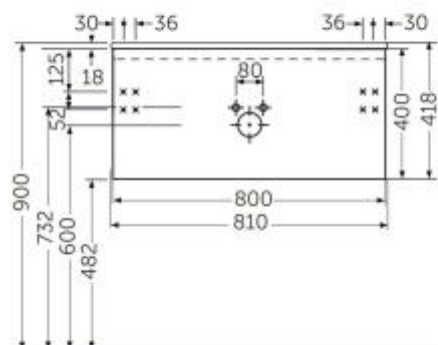

### Technical specifications

Dimensions: 810 x 418 mm

Weight: 19.5 Kg

Color: Urban Grey

Suites: [RAK-JOY UNO](#)

### Code Name

UNOWH080UGY RAK-JOY UNO WALL HUNG VANITY UNITS URBAN GREY 80 CM

Dimensions: All dimensions in mm. Tolerance of vitreous china & fireclay items:  $\pm 5\%$  for below 200mm and  $\pm 3\%$  for above 200mm; for all other items tolerance  $\pm 1\%$ . Note: Due to a continuing development program to improve design and performance, the manufacturer reserves all rights to vary specifications without prior information. Please note accessories are for photographic use only.

### Technical specifications

Dimensions: 810 x 418 mm

Weight: 19.5 Kg

Color: MOKA WALNUT

Suites: [RAK-JOY UNO](#)

Code	Name
UNOWH080MOK	RAK-JOY UNO WALL HUNG VANITY UNITS MOKA 80 CM

Dimensions: All dimensions in mm. Tolerance of vitreous china & fireclay items:  $\pm 5\%$  for below 200mm and  $\pm 3\%$  for above 200mm; for all other items tolerance  $\pm 1\%$ . Note: Due to a continuing development program to improve design and performance, the manufacturer reserves all rights to vary specifications without prior information. Please note accessories are for photographic use only.