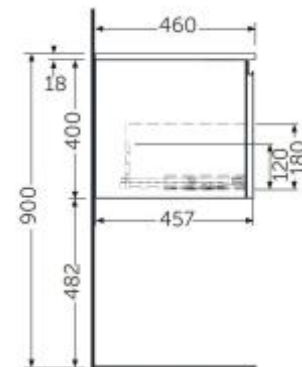

### Technical specifications

Dimensions:	810 x 418 mm
Weight:	19.5 Kg
Color:	Pure White
Suites:	<a href="#">RAK-JOY UNO</a>

Code	Name
UNOWH080PWH	RAK-JOY UNO WALL HUNG VANITY UNITS PURE WHITE 80 CM

Dimensions: All dimensions in mm. Tolerance of vitreous china & fireclay items:  $\pm 5\%$  for below 200mm and  $\pm 3\%$  for above 200mm; for all other items tolerance  $\pm 1\%$ . Note: Due to a continuing development program to improve design and performance, the manufacturer reserves all rights to vary specifications without prior information. Please note accessories are for photographic use only.

### Technical specifications

Dimensions:	810 x 418 mm
Weight:	19.5 Kg
Color:	Grey Elm
Suites:	<a href="#">RAK-JOY UNO</a>

Code	Name
UNOWH080EGY	RAK-JOY UNO WALL HUNG VANITY UNITS GREY ELM 80 CM

Dimensions: All dimensions in mm. Tolerance of vitreous china & fireclay items:  $\pm 5\%$  for below 200mm and  $\pm 3\%$  for above 200mm; for all other items tolerance  $\pm 1\%$ . Note: Due to a continuing development program to improve design and performance, the manufacturer reserves all rights to vary specifications without prior information. Please note accessories are for photographic use only.

### Technical specifications

Dimensions:	810 x 418 mm
Weight:	19.5 Kg
Color:	Scandinavian Oak
Suites:	<a href="#">RAK-JOY UNO</a>

Code	Name
UNOWH080SOK	RAK-JOY UNO WALL HUNG VANITY UNITS SCANDINAVIAN OAK 80 CM

### Technical specifications

Dimensions: 810 x 418 mm

Weight: 19.5 Kg

Color: Urban Grey

Suites: [RAK-JOY UNO](#)