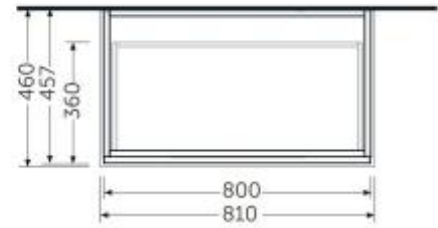

### Technical specifications

Dimensions:	810 x 418 mm
Weight:	19.5 Kg
Color:	Pure White
Suites:	<a href="#">RAK-JOY UNO</a>

Code	Name
UNOWH080PWH	RAK-JOY UNO WALL HUNG VANITY UNITS PURE WHITE 80 CM

Dimensions: All dimensions in mm. Tolerance of vitreous china & fireclay items:  $\pm 5\%$  for below 200mm and  $\pm 3\%$  for above 200mm; for all other items tolerance  $\pm 1\%$ . Note: Due to a continuing development program to improve design and performance, the manufacturer reserves all rights to vary specifications without prior information. Please note accessories are for photographic use only.

### Technical specifications

Dimensions:	810 x 418 mm
Weight:	19.5 Kg
Color:	Grey Elm
Suites:	<a href="#">RAK-JOY UNO</a>

Code	Name
UNOWH080EGY	RAK-JOY UNO WALL HUNG VANITY UNITS GREY ELM 80 CM

Dimensions: All dimensions in mm. Tolerance of vitreous china & fireclay items:  $\pm 5\%$  for below 200mm and  $\pm 3\%$  for above 200mm; for all other items tolerance  $\pm 1\%$ . Note: Due to a continuing development program to improve design and performance, the manufacturer reserves all rights to vary specifications without prior information. Please note accessories are for photographic use only.

### Technical specifications

Dimensions: 810 x 418 mm

Weight: 19.5 Kg

Color: Urban Grey

Suites: [RAK-JOY UNO](#)