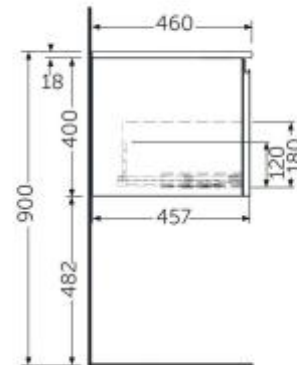

## Technical specifications

Dimensions: 810 x 460 mm

Weight: 27 Kg

Color: Alpine White

Shape of basin: Rectangle

Overflow hole: yes

Suites: [RAK-DES](#)  
[RAK-JOY\\_UNO](#)

Code	Name
DESWB08101AWHA	RAK-DES WALL HUNG WASH BASIN ALPINE WHITE 81 CM
DESWB08100AWHA	RAK-DES WALL HUNG WASH BASIN ALPINE WHITE 81 CM W/O TAP HOLE

Dimensions: All dimensions in mm. Tolerance of vitreous china & fireclay items:  $\pm 5\%$  for below 200mm and  $\pm 3\%$  for above 200mm; for all other items tolerance  $\pm 1\%$ . Note: Due to a continuing development program to improve design and performance, the manufacturer reserves all rights to vary specifications without prior information. Please note accessories are for photographic use only.

### Technical specifications

Dimensions:	810 x 418 mm
Weight:	19.5 Kg
Color:	Pure White
Suites:	<a href="#">RAK-JOY UNO</a>

Code	Name
UNOWH080PWH	RAK-JOY UNO WALL HUNG VANITY UNITS PURE WHITE 80 CM

Dimensions: All dimensions in mm. Tolerance of vitreous china & fireclay items:  $\pm 5\%$  for below 200mm and  $\pm 3\%$  for above 200mm; for all other items tolerance  $\pm 1\%$ . Note: Due to a continuing development program to improve design and performance, the manufacturer reserves all rights to vary specifications without prior information. Please note accessories are for photographic use only.

### Technical specifications

Dimensions:	810 x 418 mm
Weight:	19.5 Kg
Color:	Grey Elm
Suites:	<a href="#">RAK-JOY UNO</a>

Code	Name
UNOWH080EGY	RAK-JOY UNO WALL HUNG VANITY UNITS GREY ELM 80 CM

Dimensions: All dimensions in mm. Tolerance of vitreous china & fireclay items:  $\pm 5\%$  for below 200mm and  $\pm 3\%$  for above 200mm; for all other items tolerance  $\pm 1\%$ . Note: Due to a continuing development program to improve design and performance, the manufacturer reserves all rights to vary specifications without prior information. Please note accessories are for photographic use only.