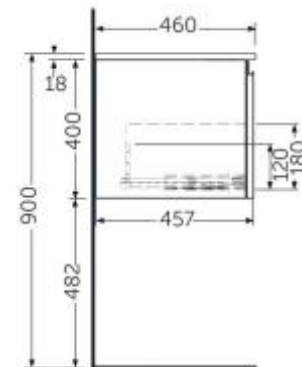

Dimensions: All dimensions in mm. Tolerance of vitreous china & fireclay items:  $\pm 5\%$  for below 200mm and  $\pm 3\%$  for above 200mm; for all other items tolerance  $\pm 1\%$ . Note: Due to a continuing development program to improve design and performance, the manufacturer reserves all rights to vary specifications without prior information. Please note accessories are for photographic use only.

### Technical specifications

Dimensions:	810 x 418 mm
Weight:	19.5 Kg
Color:	Pure White
Suites:	<a href="#">RAK-JOY UNO</a>

Code	Name
UNOWH080PWH	RAK-JOY UNO WALL HUNG VANITY UNITS PURE WHITE 80 CM

Dimensions: All dimensions in mm. Tolerance of vitreous china & fireclay items:  $\pm 5\%$  for below 200mm and  $\pm 3\%$  for above 200mm; for all other items tolerance  $\pm 1\%$ . Note: Due to a continuing development program to improve design and performance, the manufacturer reserves all rights to vary specifications without prior information. Please note accessories are for photographic use only.

### Technical specifications

Dimensions:	810 x 418 mm
Weight:	19.5 Kg
Color:	Grey Elm
Suites:	<a href="#">RAK-JOY UNO</a>

Code	Name
UNOWH080EGY	RAK-JOY UNO WALL HUNG VANITY UNITS GREY ELM 80 CM

Dimensions: All dimensions in mm. Tolerance of vitreous china & fireclay items:  $\pm 5\%$  for below 200mm and  $\pm 3\%$  for above 200mm; for all other items tolerance  $\pm 1\%$ . Note: Due to a continuing development program to improve design and performance, the manufacturer reserves all rights to vary specifications without prior information. Please note accessories are for photographic use only.

### Technical specifications

Dimensions: 810 x 418 mm

Weight: 19.5 Kg

Color: Urban Grey

Suites: [RAK-JOY UNO](#)