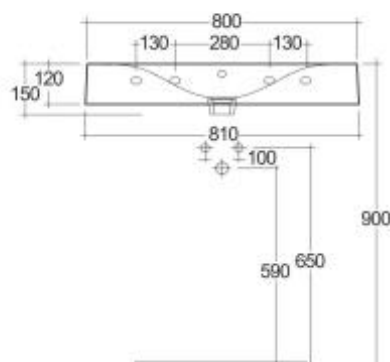

## Technical specifications

Dimensions: 810 x 460 mm

Weight: 27 Kg

Color: Alpine White

Shape of basin: Rectangle

Overflow hole: yes

Suites: [RAK-DES](#)  
[RAK-JOY\\_UNO](#)

Code	Name
DESWB08101AWHA	RAK-DES WALL HUNG WASH BASIN ALPINE WHITE 81 CM
DESWB08100AWHA	RAK-DES WALL HUNG WASH BASIN ALPINE WHITE 81 CM W/O TAP HOLE

Dimensions: All dimensions in mm. Tolerance of vitreous china & fireclay items:  $\pm 5\%$  for below 200mm and  $\pm 3\%$  for above 200mm; for all other items tolerance  $\pm 1\%$ . Note: Due to a continuing development program to improve design and performance, the manufacturer reserves all rights to vary specifications without prior information. Please note accessories are for photographic use only.

### Technical specifications

Dimensions:	810 x 418 mm
Weight:	19.5 Kg
Color:	Pure White
Suites:	<a href="#">RAK-JOY UNO</a>

Code	Name
UNOWH080PWH	RAK-JOY UNO WALL HUNG VANITY UNITS PURE WHITE 80 CM

Dimensions: All dimensions in mm. Tolerance of vitreous china & fireclay items:  $\pm 5\%$  for below 200mm and  $\pm 3\%$  for above 200mm; for all other items tolerance  $\pm 1\%$ . Note: Due to a continuing development program to improve design and performance, the manufacturer reserves all rights to vary specifications without prior information. Please note accessories are for photographic use only.

### Technical specifications

Dimensions: 810 x 418 mm

Weight: 19.5 Kg

Color: Urban Grey

Suites: [RAK-JOY UNO](#)