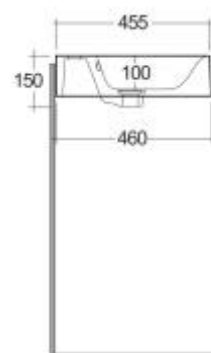

## Technical specifications

Dimensions: 810 x 460 mm

Weight: 27 Kg

Color: Alpine White

Shape of basin: Rectangle

Overflow hole: yes

Suites: [RAK-DES](#)  
[RAK-JOY\\_UNO](#)

Code	Name
DESWB08101AWHA	RAK-DES WALL HUNG WASH BASIN ALPINE WHITE 81 CM
DESWB08100AWHA	RAK-DES WALL HUNG WASH BASIN ALPINE WHITE 81 CM W/O TAP HOLE

### Technical specifications

Dimensions:	810 x 418 mm
Weight:	19.5 Kg
Color:	Pure White
Suites:	<a href="#">RAK-JOY UNO</a>

Code	Name
UNOWH080PWH	RAK-JOY UNO WALL HUNG VANITY UNITS PURE WHITE 80 CM

Dimensions: All dimensions in mm. Tolerance of vitreous china & fireclay items:  $\pm 5\%$  for below 200mm and  $\pm 3\%$  for above 200mm; for all other items tolerance  $\pm 1\%$ . Note: Due to a continuing development program to improve design and performance, the manufacturer reserves all rights to vary specifications without prior information. Please note accessories are for photographic use only.