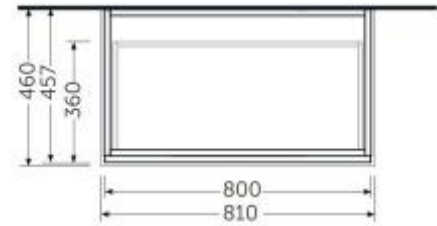

## Technical specifications

Dimensions: 810 x 460 mm

Weight: 27 Kg

Color: Alpine White

Shape of basin: Rectangle

Overflow hole: yes

Suites: [RAK-DES](#)  
[RAK-JOY\\_UNO](#)

Code	Name
DESWB08101AWHA	RAK-DES WALL HUNG WASH BASIN ALPINE WHITE 81 CM
DESWB08100AWHA	RAK-DES WALL HUNG WASH BASIN ALPINE WHITE 81 CM W/O TAP HOLE

Dimensions: All dimensions in mm. Tolerance of vitreous china & fireclay items:  $\pm 5\%$  for below 200mm and  $\pm 3\%$  for above 200mm; for all other items tolerance  $\pm 1\%$ . Note: Due to a continuing development program to improve design and performance, the manufacturer reserves all rights to vary specifications without prior information. Please note accessories are for photographic use only.

### Technical specifications

Dimensions:	810 x 418 mm
Weight:	19.5 Kg
Color:	Pure White
Suites:	<a href="#">RAK-JOY UNO</a>

Code	Name
UNOWH080PWH	RAK-JOY UNO WALL HUNG VANITY UNITS PURE WHITE 80 CM

Dimensions: All dimensions in mm. Tolerance of vitreous china & fireclay items:  $\pm 5\%$  for below 200mm and  $\pm 3\%$  for above 200mm; for all other items tolerance  $\pm 1\%$ . Note: Due to a continuing development program to improve design and performance, the manufacturer reserves all rights to vary specifications without prior information. Please note accessories are for photographic use only.

### Technical specifications

Dimensions: 810 x 418 mm

Weight: 19.5 Kg

Color: Urban Grey

Suites: [RAK-JOY UNO](#)