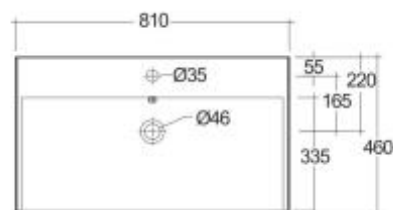

## Technical specifications

Dimensions: 810 x 460 mm

Weight: 27 Kg

Color: Alpine White

Shape of basin: Rectangle

Overflow hole: yes

Suites: [RAK-DES](#)  
[RAK-JOY\\_UNO](#)

Code	Name
DESWB08101AWHA	RAK-DES WALL HUNG WASH BASIN ALPINE WHITE 81 CM
DESWB08100AWHA	RAK-DES WALL HUNG WASH BASIN ALPINE WHITE 81 CM W/O TAP HOLE

Dimensions: All dimensions in mm. Tolerance of vitreous china & fireclay items:  $\pm 5\%$  for below 200mm and  $\pm 3\%$  for above 200mm; for all other items tolerance  $\pm 1\%$ . Note: Due to a continuing development program to improve design and performance, the manufacturer reserves all rights to vary specifications without prior information. Please note accessories are for photographic use only.

### Technical specifications

Dimensions:	810 x 418 mm
Weight:	19.5 Kg
Color:	Pure White
Suites:	<a href="#">RAK-JOY UNO</a>

Code	Name
UNOWH080PWH	RAK-JOY UNO WALL HUNG VANITY UNITS PURE WHITE 80 CM

Dimensions: All dimensions in mm. Tolerance of vitreous china & fireclay items:  $\pm 5\%$  for below 200mm and  $\pm 3\%$  for above 200mm; for all other items tolerance  $\pm 1\%$ . Note: Due to a continuing development program to improve design and performance, the manufacturer reserves all rights to vary specifications without prior information. Please note accessories are for photographic use only.

### Technical specifications

Dimensions: 810 x 418 mm

Weight: 19.5 Kg

Color: Urban Grey

Suites: [RAK-JOY UNO](#)