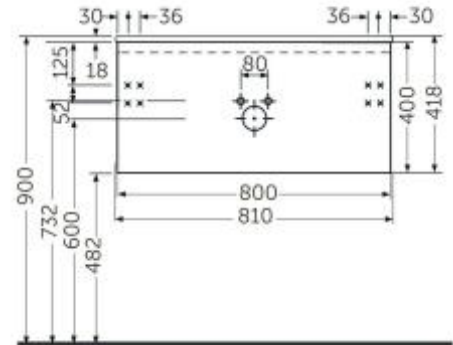

## Technical specifications

Dimensions: 810 x 460 mm

Weight: 27 Kg

Color: Alpine White

Shape of basin: Rectangle

Overflow hole: yes

Suites: [RAK-DES](#)  
[RAK-JOY\\_UNO](#)

Code	Name
DESWB08101AWHA	RAK-DES WALL HUNG WASH BASIN ALPINE WHITE 81 CM
DESWB08100AWHA	RAK-DES WALL HUNG WASH BASIN ALPINE WHITE 81 CM W/O TAP HOLE

Dimensions: All dimensions in mm. Tolerance of vitreous china & fireclay items:  $\pm 5\%$  for below 200mm and  $\pm 3\%$  for above 200mm; for all other items tolerance  $\pm 1\%$ . Note: Due to a continuing development program to improve design and performance, the manufacturer reserves all rights to vary specifications without prior information. Please note accessories are for photographic use only.

### Technical specifications

Dimensions:	810 x 418 mm
Weight:	19.5 Kg
Color:	Pure White
Suites:	<a href="#">RAK-JOY UNO</a>

Code	Name
UNOWH080PWH	RAK-JOY UNO WALL HUNG VANITY UNITS PURE WHITE 80 CM

Dimensions: All dimensions in mm. Tolerance of vitreous china & fireclay items:  $\pm 5\%$  for below 200mm and  $\pm 3\%$  for above 200mm; for all other items tolerance  $\pm 1\%$ . Note: Due to a continuing development program to improve design and performance, the manufacturer reserves all rights to vary specifications without prior information. Please note accessories are for photographic use only.