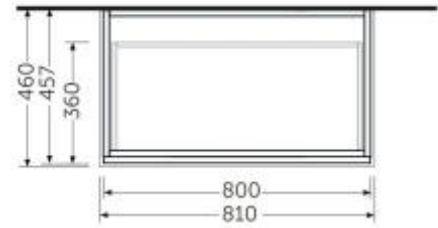

### Technical specifications

Dimensions:	810 x 418 mm
Weight:	19.5 Kg
Color:	Pure White
Suites:	<a href="#">RAK-JOY UNO</a>

Code	Name
UNOWH080PWH	RAK-JOY UNO WALL HUNG VANITY UNITS PURE WHITE 80 CM

Dimensions: All dimensions in mm. Tolerance of vitreous china & fireclay items:  $\pm 5\%$  for below 200mm and  $\pm 3\%$  for above 200mm; for all other items tolerance  $\pm 1\%$ . Note: Due to a continuing development program to improve design and performance, the manufacturer reserves all rights to vary specifications without prior information. Please note accessories are for photographic use only.

### Technical specifications

Dimensions:	810 x 418 mm
Weight:	19.5 Kg
Color:	Grey Elm
Suites:	<a href="#">RAK-JOY UNO</a>

Code	Name
UNOWH080EGY	RAK-JOY UNO WALL HUNG VANITY UNITS GREY ELM 80 CM

Dimensions: All dimensions in mm. Tolerance of vitreous china & fireclay items:  $\pm 5\%$  for below 200mm and  $\pm 3\%$  for above 200mm; for all other items tolerance  $\pm 1\%$ . Note: Due to a continuing development program to improve design and performance, the manufacturer reserves all rights to vary specifications without prior information. Please note accessories are for photographic use only.

### Technical specifications

Dimensions:	810 x 418 mm
Weight:	19.5 Kg
Color:	Scandinavian Oak
Suites:	<a href="#">RAK-JOY UNO</a>

Code	Name
UNOWH080SOK	RAK-JOY UNO WALL HUNG VANITY UNITS SCANDINAVIAN OAK 80 CM

### Technical specifications

Dimensions: 810 x 418 mm

Weight: 19.5 Kg

Color: Urban Grey

Suites: [RAK-JOY UNO](#)