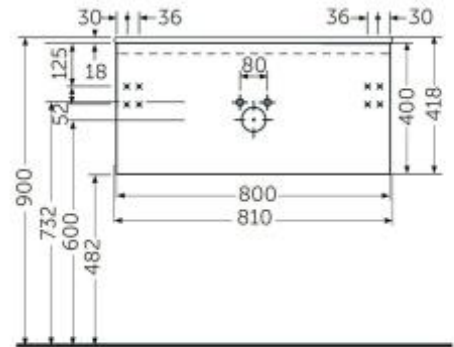

RAK-JOY UNO - UNOWH080SOK

Wall Hung Vanity Unit, Scandinavian Oak

RAK
CERAMICS

Technical specifications

Dimensions:	810 x 418 mm
Weight:	19.5 Kg
Color:	Scandinavian Oak
Suites:	RAK-JOY UNO

Code	Name
UNOWH080SOK	RAK-JOY UNO WALL HUNG VANITY UNITS SCANDINAVIAN OAK 80 CM

Dimensions: All dimensions in mm. Tolerance of vitreous china & fireclay items: $\pm 5\%$ for below 200mm and $\pm 3\%$ for above 200mm; for all other items tolerance $\pm 1\%$. Note: Due to a continuing development program to improve design and performance, the manufacturer reserves all rights to vary specifications without prior information. Please note accessories are for photographic use only.