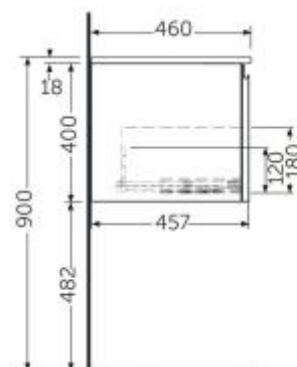

RAK-JOY UNO - UNOWH080UGY

Wall Hung Vanity Unit, Urban Grey

RAK
CERAMICS

Technical specifications

Dimensions: 810 x 418 mm

Weight: 19.5 Kg

Color: Urban Grey

Suites: [RAK-JOY UNO](#)

Code Name

UNOWH080UGY RAK-JOY UNO WALL HUNG VANITY UNITS URBAN GREY 80 CM

Dimensions: All dimensions in mm. Tolerance of vitreous china & fireclay items: $\pm 5\%$ for below 200mm and $\pm 3\%$ for above 200mm; for all other items tolerance $\pm 1\%$. Note: Due to a continuing development program to improve design and performance, the manufacturer reserves all rights to vary specifications without prior information. Please note accessories are for photographic use only.