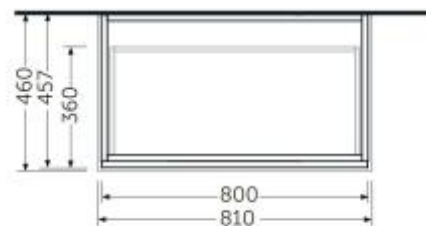

RAK-JOY UNO - UNOWH080UGY

Wall Hung Vanity Unit, Urban Grey

RAK
CERAMICS

Technical specifications

Dimensions: 810 x 418 mm

Weight: 19.5 Kg

Color: Urban Grey

Suites: [RAK-JOY UNO](#)

Code Name

UNOWH080UGY RAK-JOY UNO WALL HUNG VANITY UNITS URBAN GREY 80 CM

Dimensions: All dimensions in mm. Tolerance of vitreous china & fireclay items: $\pm 5\%$ for below 200mm and $\pm 3\%$ for above 200mm; for all other items tolerance $\pm 1\%$. Note: Due to a continuing development program to improve design and performance, the manufacturer reserves all rights to vary specifications without prior information. Please note accessories are for photographic use only.