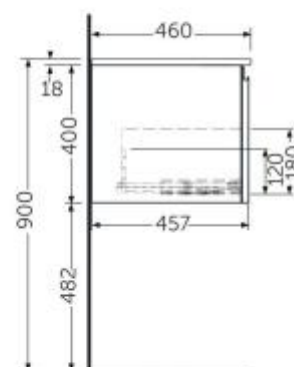

Dimensions: All dimensions in mm. Tolerance of vitreous china & fireclay items:  $\pm 5\%$  for below 200mm and  $\pm 3\%$  for above 200mm; for all other items tolerance  $\pm 1\%$ . Note: Due to a continuing development program to improve design and performance, the manufacturer reserves all rights to vary specifications without prior information. Please note accessories are for photographic use only.

### Technical specifications

Dimensions: 810 x 418 mm

Weight: 19.5 Kg

Color: Urban Grey

Suites: [RAK-JOY UNO](#)

### Code Name

UNOWH080UGY RAK-JOY UNO WALL HUNG VANITY UNITS URBAN GREY 80 CM

Dimensions: All dimensions in mm. Tolerance of vitreous china & fireclay items:  $\pm 5\%$  for below 200mm and  $\pm 3\%$  for above 200mm; for all other items tolerance  $\pm 1\%$ . Note: Due to a continuing development program to improve design and performance, the manufacturer reserves all rights to vary specifications without prior information. Please note accessories are for photographic use only.

### Technical specifications

Dimensions: 810 x 418 mm

Weight: 19.5 Kg

Color: MOKA WALNUT

Suites: [RAK-JOY UNO](#)

Code	Name
UNOWH080MOK	RAK-JOY UNO WALL HUNG VANITY UNITS MOKA 80 CM

Dimensions: All dimensions in mm. Tolerance of vitreous china & fireclay items:  $\pm 5\%$  for below 200mm and  $\pm 3\%$  for above 200mm; for all other items tolerance  $\pm 1\%$ . Note: Due to a continuing development program to improve design and performance, the manufacturer reserves all rights to vary specifications without prior information. Please note accessories are for photographic use only.