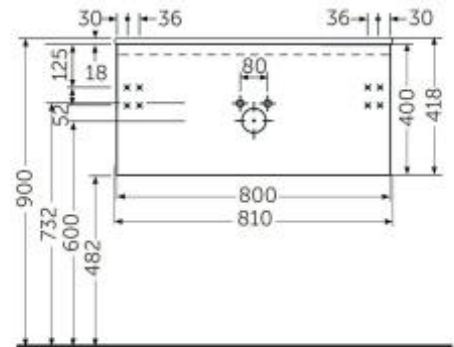

### Technical specifications

Dimensions:	810 x 418 mm
Weight:	19.5 Kg
Color:	Pure White
Suites:	<a href="#">RAK-JOY UNO</a>

Code	Name
UNOWH080PWH	RAK-JOY UNO WALL HUNG VANITY UNITS PURE WHITE 80 CM

Dimensions: All dimensions in mm. Tolerance of vitreous china & fireclay items:  $\pm 5\%$  for below 200mm and  $\pm 3\%$  for above 200mm; for all other items tolerance  $\pm 1\%$ . Note: Due to a continuing development program to improve design and performance, the manufacturer reserves all rights to vary specifications without prior information. Please note accessories are for photographic use only.

### Technical specifications

Dimensions:	810 x 418 mm
Weight:	19.5 Kg
Color:	Grey Elm
Suites:	<a href="#">RAK-JOY UNO</a>

Code	Name
UNOWH080EGY	RAK-JOY UNO WALL HUNG VANITY UNITS GREY ELM 80 CM

Dimensions: All dimensions in mm. Tolerance of vitreous china & fireclay items:  $\pm 5\%$  for below 200mm and  $\pm 3\%$  for above 200mm; for all other items tolerance  $\pm 1\%$ . Note: Due to a continuing development program to improve design and performance, the manufacturer reserves all rights to vary specifications without prior information. Please note accessories are for photographic use only.