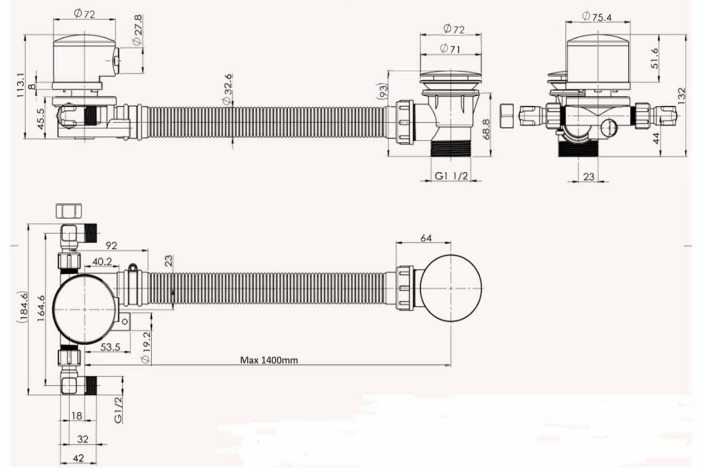

### PRODUCT DIMENSIONS

Height (mm)	Width (mm)	Length (mm)	Depth (mm)	Nett Wgt Kg
1400	72		72	1

### PACKAGING DIMENSIONS

Height (mm)	Width (mm)	Depth (mm)	Gross Wgt Kg
	153	112	1.14

### OUTER BOX DIMENSIONS (If Applicable)

Height (mm)	Width (mm)	Length (mm)	Depth (mm)	Gross Wgt Kg
Barcode	5056462620954			

### PRODUCT DETAILS

Country of Origin	United Kingdom	CE Certification	N/A
Fitting Instruction	No	Colour/Finish	Chrome
Product Material	Brass	Product Diameter	72mm
Heating Element Wattage	Not Applicable	Connection Size	1/2"